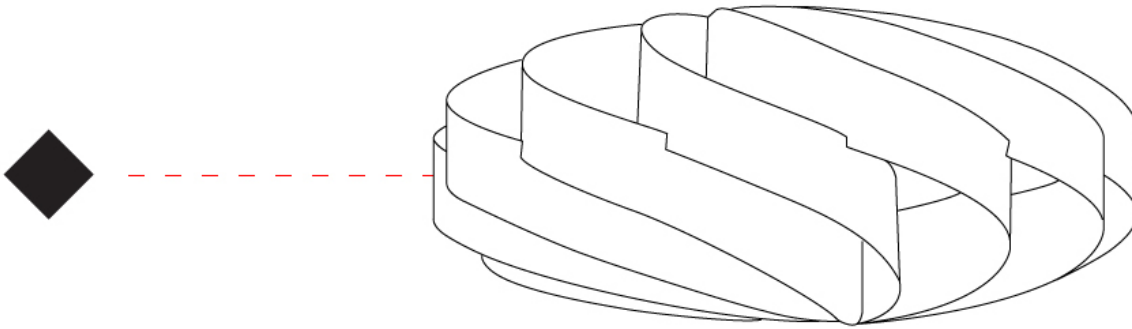

Certified By: Certified for North American Standards
 IP rating: IP20

Ø700mm 27 ⁹/₁₆"

SWIRL SURFACE

D62010-

PROJECT	_____
TYPE	_____
SPECIFIER	_____
QUANTITY	_____
DATE	_____

SWIRL COLOR FINISH CHART

PROJECT	_____
TYPE	_____
SPECIFIER	_____
QUANTITY	_____
DATE	_____