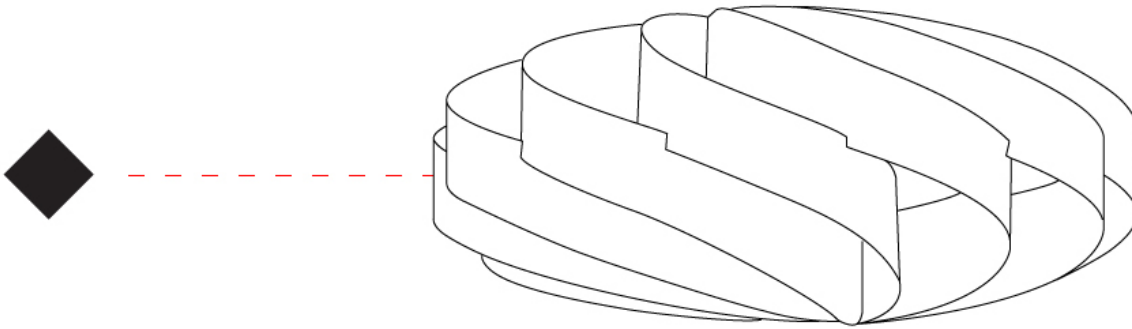

SWIRL SURFACE

D62008-

PROJECT	_____
TYPE	_____
SPECIFIER	_____
QUANTITY	_____
DATE	_____