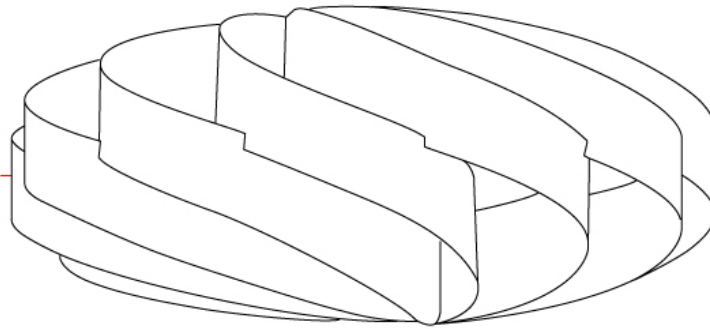

SWIRL PORTABLE

D64003-

PROJECT

TYPE

SPECIFIER

QUANTITY

DATE