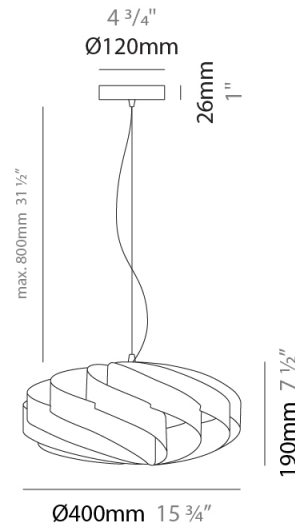

PROJECT	
TYPE	
SPECIFIER	
QUANTITY	
DATE	

SWIRL SUSPENSION

D61009-

base number   Finish
Options

1. To build a product code in our configurator select the specify button on the base model # product page
2. To build a manual product code on this datasheet choose from the options listed below in blue font and add the suffix to the base model #

GENERAL

Series: Swirl
Brand: Linea Zero
Division: Design
Mounting Type: Suspension
Mounting Location: Ceiling
Subcategory: Pendant

PHYSICAL

Shape: Round
Diameter (mm): 400
Diameter (in): 15 ³/₄
Height (mm): 190
Height (in): 7 ¹/₂
Max. Overall Height (mm): 990
Max. Overall Height (in): 39
Light Distribution: Omnidirectional
Diffuser: Polilux™ Shade - See Finish Options
Fixture Finish: WHI / BLK / SIL / NGD / COP / PKM
Fixture Material: Polilux™/ Metal holder

ELECTRICAL

Number of Lamps: 1
Lamp Type: LED Retrofit
Bulb Included: Bulb Not Included
Max. Wattage Per Lamp (W): 7
Lamp Base: E26
Input Voltage (V): 120
Upon Request: 277Vac / GU24

LED

OPTICAL

RATINGS AND CERTIFICATIONS

Certified By: Certified for North American Standards
IP rating: IP20