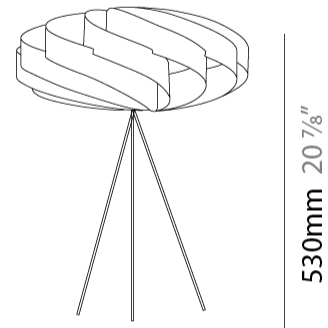

PROJECT _____
TYPE _____
SPECIFIER _____
QUANTITY _____
DATE _____

SWIRL PORTABLE

D64005-

base number _____
Finish _____
Options _____

1. To build a product code in our configurator select the specify button on the base model # product page
2. To build a manual product code on this datasheet choose from the options listed below in blue font and add the suffix to the base model #

GENERAL

Series: Swirl _____
Brand: Linea Zero _____
Division: Design _____
Mounting Type: Portable _____
Mounting Location: Table _____
Subcategory: Table _____

PHYSICAL

Shape: Round _____
Diameter (mm): 400 _____
Diameter (in): 15 ³/₄ _____
Height (mm): 530 _____
Height (in): 20 ⁷/₈ _____
Light Distribution: Omnidirectional _____
Diffuser: Polilux™ Shade - See Finish Options _____
Fixture Finish: WHI / BLK / SIL / NGD / COP / PKM _____
Fixture Material: Polilux™/ Metal holder _____

ELECTRICAL

Number of Lamps: 1 _____
Lamp Type: LED Retrofit _____
Bulb Included: Bulb Not Included _____
Max. Wattage Per Lamp (W): 7 _____
Lamp Base: E26 _____
Input Voltage (V): 120 _____
Upon Request: 277Vac / GU24 _____

LED

OPTICAL

RATINGS AND CERTIFICATIONS

Certified By: Certified for North American Standards _____
IP rating: IP20 _____