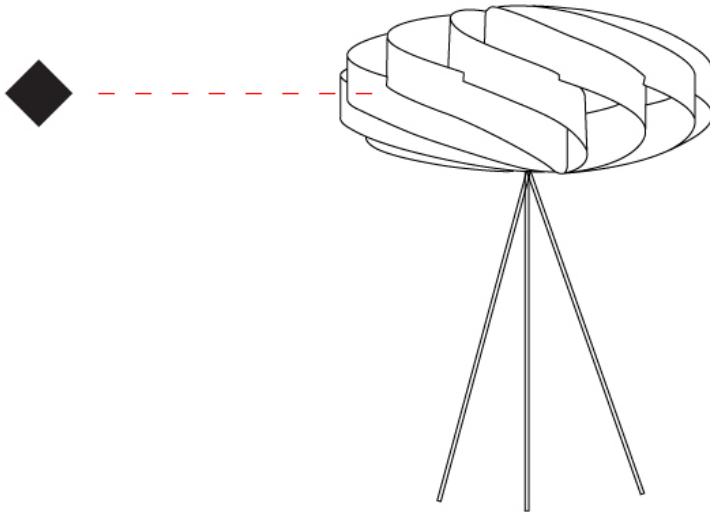

SWIRL PORTABLE

D64005-

PROJECT

TYPE

SPECIFIER

QUANTITY

DATE