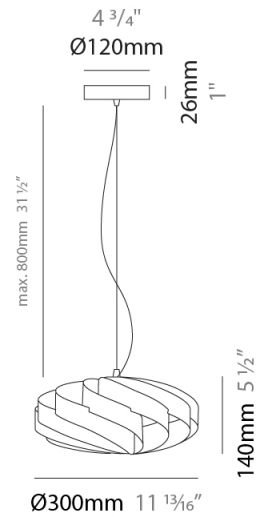

GENERAL

Series: Swirl
 Brand: Linea Zero
 Division: Design
 Mounting Type: Suspension
 Mounting Location: Ceiling
 Subcategory: Pendant

PHYSICAL

Shape: Round
 Diameter (mm): 300
 Diameter (in): 11 ¹³/₁₆
 Height (mm): 140
 Height (in): 5 ¹/₂
 Max. Overall Height (mm): 940
 Max. Overall Height (in): 37
 Light Distribution: Omnidirectional
 Diffuser: Polilux™ Shade - See Finish Options
 Fixture Finish: WHI / BLK / SIL / NGD / COP / PKM
 Fixture Material: Polilux™/ Metal holder

ELECTRICAL

Number of Lamps: 1
 Lamp Type: LED Retrofit
 Bulb Included: Bulb Not Included
 Max. Wattage Per Lamp (W): 3
 Lamp Base: E12
 Input Voltage (V): 120

LED

OPTICAL

RATINGS AND CERTIFICATIONS

Certified By: Certified for North American Standards
 IP rating: IP20

GENERAL

Series: Swirl
 Brand: Linea Zero
 Division: Design
 Mounting Type: Surface
 Mounting Location: Ceiling
 Subcategory: Ambient

PHYSICAL

Shape: Round
 Diameter (mm): 300
 Diameter (in): 11 ¹³/₁₆
 Height (mm): 140
 Height (in): 5 ¹/₂
 Light Distribution: Omnidirectional
 Diffuser: Polilux™ Shade - See Finish Options
[Fixture Finish: WHI / BLK / SIL / NGD / COP / PKM](#)
 Fixture Material: Polilux™/ Metal holder

GENERAL

Series: Swirl
Brand: Linea Zero
Division: Design
Mounting Type: Portable
Mounting Location: Table
Subcategory: Table

PHYSICAL

Shape: Round
Diameter (mm): 300
Diameter (in): 11 ¹³/₁₆
Height (mm): 140
Height (in): 5 ¹/₂
Light Distribution: Omnidirectional
Diffuser: Polilux™ Shade - See Finish Options
[Fixture Finish: WHI / BLK / SIL / NGD / COP / PKM](#)
Fixture Material: Polilux™/ Metal holder
Upon Request: Bolt Down