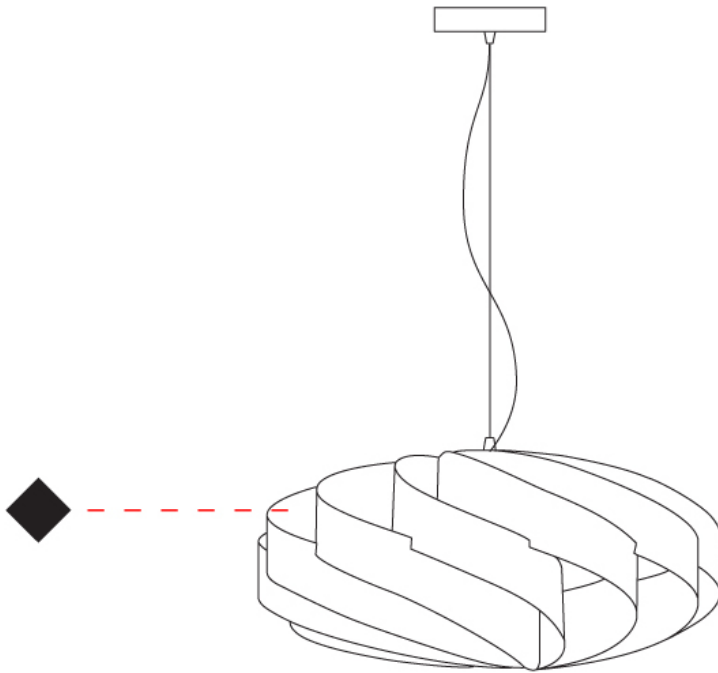

GENERAL

Series: Swirl
 Brand: Linea Zero
 Division: Design
 Mounting Type: Suspension
 Mounting Location: Ceiling
 Subcategory: Pendant

PHYSICAL

Shape: Round
 Diameter (mm): 500
 Diameter (in): 19 11/16
 Height (mm): 220
 Height (in): 8 11/16
 Max. Overall Height (mm): 1020
 Max. Overall Height (in): 40 3/16
 Light Distribution: Omnidirectional
 Diffuser: Polilux™ Shade - See Finish Options
 Fixture Finish: WHI / BLK / SIL / NGD / COP / PKM
 Fixture Material: Polilux™/ Metal holder
 Cable Details: Cable length 31" - Transparent

PROJECT
TYPE
SPECIFIER
QUANTITY
DATE

SWIRL SURFACE

D62007-

base number Finish
Options

- To build a product code in our configurator select the specify button on the base model # product page
- To build a manual product code on this datasheet choose from the options listed below in blue font and add the suffix to the base model #

GENERAL

Series: Swirl
 Brand: Linea Zero
 Division: Design
 Mounting Type: Surface
 Mounting Location: Ceiling
 Subcategory: Ambient

PHYSICAL

Shape: Round
 Diameter (mm): 500
 Diameter (in): 19 11/16
 Height (mm): 220
 Height (in): 8 11/16
 Light Distribution: Omnidirectional
 Diffuser: Polilux™ Shade - See Finish Options
 Fixture Finish: WHI / BLK / SIL / NGD / COP / PKM
 Fixture Material: Polilux™/ Metal holder

GENERAL

Series: Swirl
Brand: Linea Zero
Division: Design
Mounting Type: Portable
Mounting Location: Table
Subcategory: Table

PHYSICAL

Shape: Round
Diameter (mm): 500
Diameter (in): 19 11/16
Height (mm): 220
Height (in): 8 11/16
Light Distribution: Omnidirectional
Diffuser: Polilux™ Shade - See Finish Options
Fixture Finish: WHI / BLK / SIL / NGD / COP / PKM
Fixture Material: Polilux™/ Metal holder