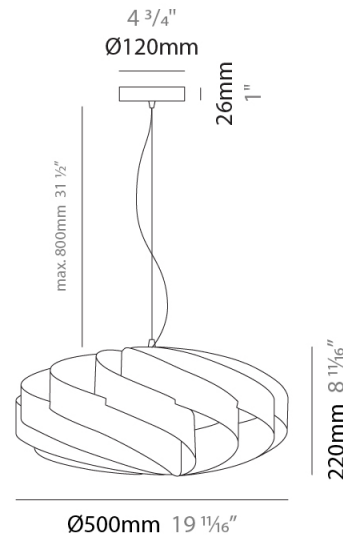

PROJECT	
TYPE	
SPECIFIER	
QUANTITY	
DATE	

SWIRL SUSPENSION

D61010-

base number   Finish
Options

1. To build a product code in our configurator select the specify button on the base model # product page
2. To build a manual product code on this datasheet choose from the options listed below in blue font and add the suffix to the base model #

GENERAL

Series: Swirl
Brand: Linea Zero
Division: Design
Mounting Type: Suspension
Mounting Location: Ceiling
Subcategory: Pendant

PHYSICAL

Shape: Round
Diameter (mm): 500
Diameter (in): 19 11/16
Height (mm): 220
Height (in): 8 11/16
Max. Overall Height (mm): 1020
Max. Overall Height (in): 40 3/16
Light Distribution: Omnidirectional
Diffuser: Polilux™ Shade - See Finish Options
Fixture Finish: WHI / BLK / SIL / NGD / COP / PKM
Fixture Material: Polilux™/ Metal holder
Cable Details: Cable length 31" - Transparent

ELECTRICAL

Number of Lamps: 1
Lamp Type: LED Retrofit
Bulb Included: Bulb Not Included
Max. Wattage Per Lamp (W): 7
Lamp Base: E26
Input Voltage (V): 120
Upon Request: 277Vac / GU24

LED

OPTICAL

RATINGS AND CERTIFICATIONS

Certified By: Certified for North American Standards
IP rating: IP20