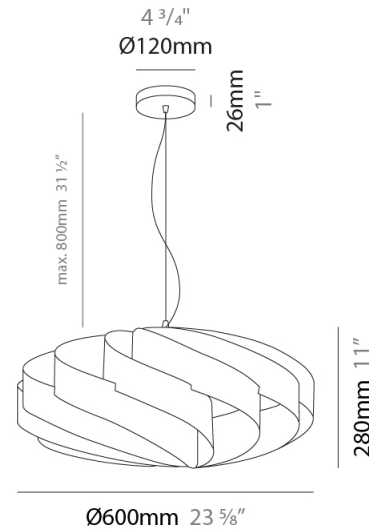

PROJECT	
TYPE	
SPECIFIER	
QUANTITY	
DATE	

SWIRL SUSPENSION

D61011-

base number   Finish
Options

1. To build a product code in our configurator select the specify button on the base model # product page
2. To build a manual product code on this datasheet choose from the options listed below in blue font and add the suffix to the base model #

GENERAL

Series: Swirl
Brand: Linea Zero
Division: Design
Mounting Type: Suspension
Mounting Location: Ceiling
Subcategory: Pendant

PHYSICAL

Shape: Round
Diameter (mm): 600
Diameter (in): 23 ⁵/₈
Height (mm): 280
Height (in): 11
Max. Overall Height (mm): 1080
Max. Overall Height (in): 42 ¹/₂
Light Distribution: Omnidirectional
Diffuser: Polilux™ Shade - See Finish Options
Fixture Finish: WHI / BLK / SIL / NGD / COP / PKM
Fixture Material: Polilux™/ Metal holder

ELECTRICAL

Number of Lamps: 1
Lamp Type: LED Retrofit
Bulb Included: Bulb Not Included
Max. Wattage Per Lamp (W): 7
Lamp Base: E26
Input Voltage (V): 120
Lamp Voltage (V): 120
Upon Request: 277Vac / GU24

LED

OPTICAL

RATINGS AND CERTIFICATIONS

Certified By: Certified for North American Standards
IP rating: IP20