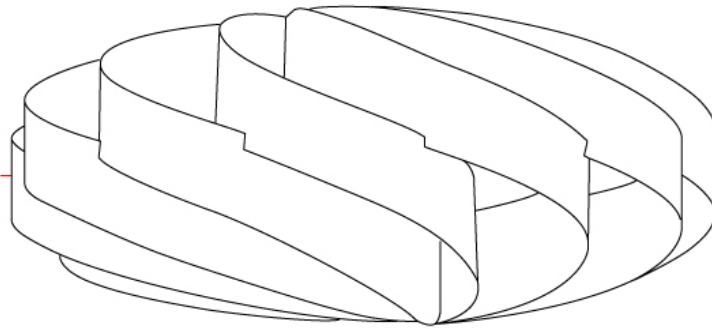

SWIRL SURFACE

D62006-

PROJECT

TYPE

SPECIFIER

QUANTITY

DATE