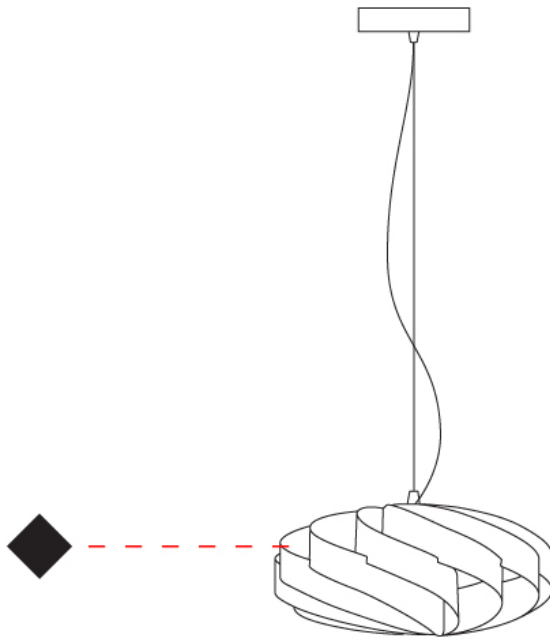

SWIRL SUSPENSION

D61008-

PROJECT

TYPE

SPECIFIER

QUANTITY

DATE

D