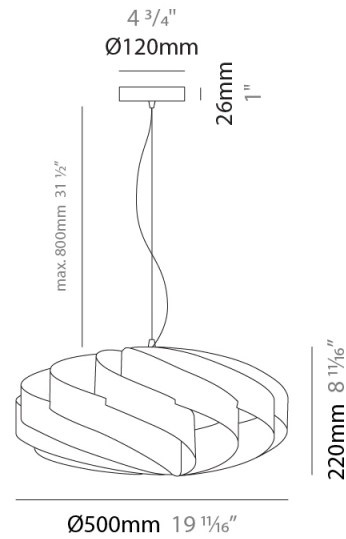

PROJECT	
TYPE	
SPECIFIER	
QUANTITY	
DATE	

SWIRL SUSPENSION

D61010-

base number   Finish
Options

1. To build a product code in our configurator select the specify button on the base model # product page
2. To build a manual product code on this datasheet choose from the options listed below in blue font and add the suffix to the base model #

GENERAL

Series: Swirl
Brand: Linea Zero
Division: Design
Mounting Type: Suspension
Mounting Location: Ceiling
Subcategory: Pendant

PHYSICAL

Shape: Round
Diameter (mm): 500
Diameter (in): 19 11/16
Height (mm): 220
Height (in): 8 11/16
Max. Overall Height (mm): 1020
Max. Overall Height (in): 40 3/16
Light Distribution: Omnidirectional
Diffuser: Polilux™ Shade - See Finish Options
Fixture Finish: WHI / BLK / SIL / NGD / COP / PKM
Fixture Material: Polilux™/ Metal holder
Cable Details: Cable length 31" - Transparent

ELECTRICAL

Number of Lamps: 1
Lamp Type: LED Retrofit
Bulb Included: Bulb Not Included
Max. Wattage Per Lamp (W): 7
Lamp Base: E26
Input Voltage (V): 120
Upon Request: 277Vac / GU24

LED

OPTICAL

RATINGS AND CERTIFICATIONS

Certified By: Certified for North American Standards
IP rating: IP20