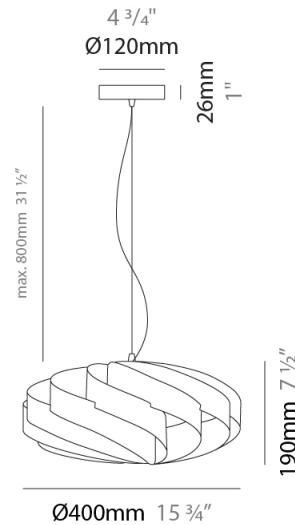

SWIRL SUSPENSION

D61009-

base number   Finish
Options

1. To build a product code in our configurator select the specify button on the base model # product page
2. To build a manual product code on this datasheet choose from the options listed below in blue font and add the suffix to the base model #

GENERAL

Series: Swirl
Brand: Linea Zero
Division: Design
Mounting Type: Suspension
Mounting Location: Ceiling
Subcategory: Pendant

PHYSICAL

Shape: Round
Diameter (mm): 400
Diameter (in): 15 3/4
Height (mm): 190
Height (in): 7 1/2
Max. Overall Height (mm): 990
Max. Overall Height (in): 39
Light Distribution: Omnidirectional
Diffuser: Polilux™ Shade - See Finish Options
Fixture Finish: WHI / BLK / SIL / NGD / COP / PKM
Fixture Material: Polilux™/ Metal holder

ELECTRICAL

Number of Lamps: 1
Lamp Type: LED Retrofit
Bulb Included: Bulb Not Included
Max. Wattage Per Lamp (W): 7
Lamp Base: E26
Input Voltage (V): 120
Upon Request: 277Vac / GU24

LED

OPTICAL

RATINGS AND CERTIFICATIONS

Certified By: Certified for North American Standards
IP rating: IP20

PROJECT	_____
TYPE	_____
SPECIFIER	_____
QUANTITY	_____
DATE	_____