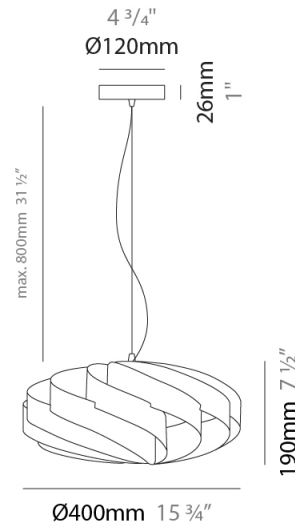

PROJECT	_____
TYPE	_____
SPECIFIER	_____
QUANTITY	_____
DATE	_____

SWIRL SUSPENSION

D61009-

base number   Finish
Options

1. To build a product code in our configurator select the specify button on the base model # product page
2. To build a manual product code on this datasheet choose from the options listed below in blue font and add the suffix to the base model #

GENERAL

Series: Swirl
Brand: Linea Zero
Division: Design
Mounting Type: Suspension
Mounting Location: Ceiling
Subcategory: Pendant

PHYSICAL

Shape: Round
Diameter (mm): 400
Diameter (in): 15 3/4
Height (mm): 190
Height (in): 7 1/2
Max. Overall Height (mm): 990
Max. Overall Height (in): 39
Light Distribution: Omnidirectional
Diffuser: Polilux™ Shade - See Finish Options
Fixture Finish: WHI / BLK / SIL / NGD / COP / PKM
Fixture Material: Polilux™/ Metal holder

ELECTRICAL

Number of Lamps: 1
Lamp Type: LED Retrofit
Bulb Included: Bulb Not Included
Max. Wattage Per Lamp (W): 7
Lamp Base: E26
Input Voltage (V): 120
Upon Request: 277Vac / GU24

LED

OPTICAL

RATINGS AND CERTIFICATIONS

Certified By: Certified for North American Standards
IP rating: IP20