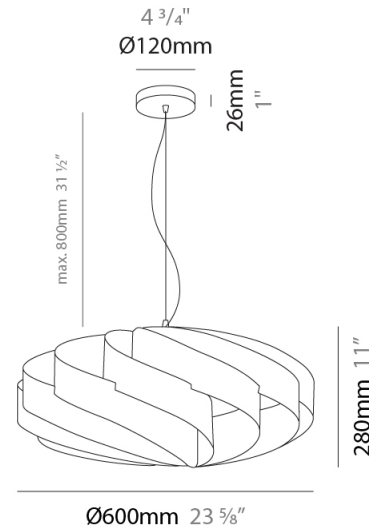

PROJECT	_____
TYPE	_____
SPECIFIER	_____
QUANTITY	_____
DATE	_____

SWIRL SUSPENSION

D61011-

base number   Finish
Options

1. To build a product code in our configurator select the specify button on the base model # product page
2. To build a manual product code on this datasheet choose from the options listed below in blue font and add the suffix to the base model #

GENERAL

Series: Swirl _____
Brand: Linea Zero _____
Division: Design _____
Mounting Type: Suspension _____
Mounting Location: Ceiling _____
Subcategory: Pendant _____

PHYSICAL

Shape: Round _____
Diameter (mm): 600 _____
Diameter (in): 23 ⁵/₈ _____
Height (mm): 280 _____
Height (in): 11 _____
Max. Overall Height (mm): 1080 _____
Max. Overall Height (in): 42 ¹/₂ _____
Light Distribution: Omnidirectional _____
Diffuser: Polilux™ Shade - See Finish Options _____
Fixture Finish: WHI / BLK / SIL / NGD / COP / PKM _____
Fixture Material: Polilux™/ Metal holder _____

ELECTRICAL

Number of Lamps: 1 _____
Lamp Type: LED Retrofit _____
Bulb Included: Bulb Not Included _____
Max. Wattage Per Lamp (W): 7 _____
Lamp Base: E26 _____
Input Voltage (V): 120 _____
Lamp Voltage (V): 120 _____
Upon Request: 277Vac / GU24 _____

LED

OPTICAL

RATINGS AND CERTIFICATIONS

Certified By: Certified for North American Standards _____
IP rating: IP20 _____