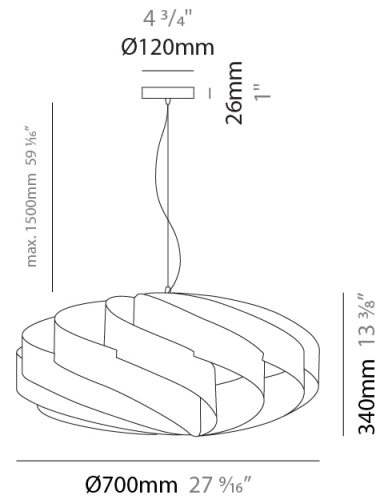

PROJECT	_____
TYPE	_____
SPECIFIER	_____
QUANTITY	_____
DATE	_____

SWIRL SUSPENSION

D61012-

base number   Finish
Options

1. To build a product code in our configurator select the specify button on the base model # product page
2. To build a manual product code on this datasheet choose from the options listed below in blue font and add the suffix to the base model #

GENERAL

Series: Swirl
Brand: Linea Zero
Division: Design
Mounting Type: Suspension
Mounting Location: Ceiling
Subcategory: Pendant

PHYSICAL

Shape: Round
Diameter (mm): 700
Diameter (in): 27 ⁹/₁₆
Height (mm): 340
Height (in): 13 ³/₈
Max. Overall Height (mm): 1840
Max. Overall Height (in): 72 ⁷/₁₆
Light Distribution: Omnidirectional
Diffuser: Polilux™ Shade - See Finish Options
Fixture Finish: WHI / BLK / SIL / NGD / COP / PKM
Fixture Material: Polilux™/ Metal holder

ELECTRICAL

Number of Lamps: 3
Lamp Type: LED Retrofit
Bulb Included: Bulb Not Included
Max. Wattage Per Lamp (W): 7
Lamp Base: E26
Input Voltage (V): 120
Upon Request: 277Vac / GU24

LED

OPTICAL

RATINGS AND CERTIFICATIONS

Certified By: Certified for North American Standards
IP rating: IP20