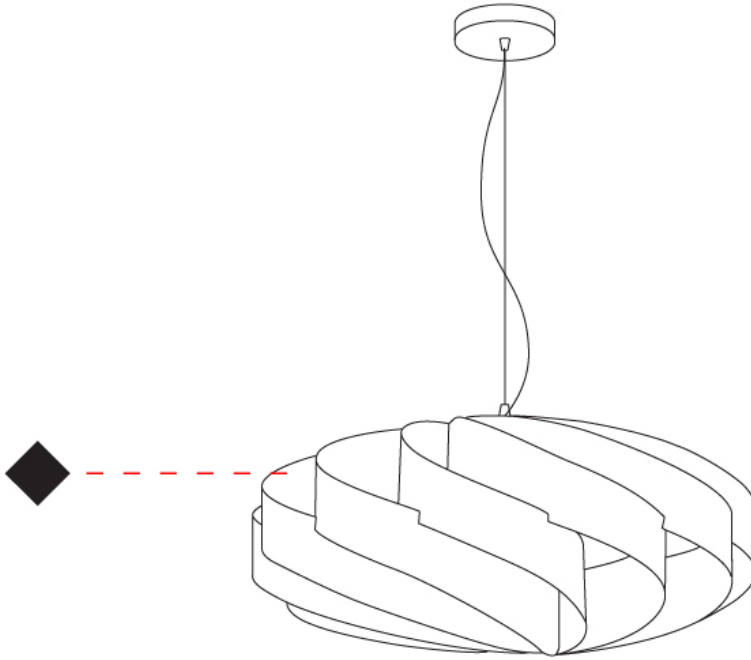

SWIRL SUSPENSION

D61011-

PROJECT _____

TYPE _____

SPECIFIER _____

QUANTITY _____

DATE _____