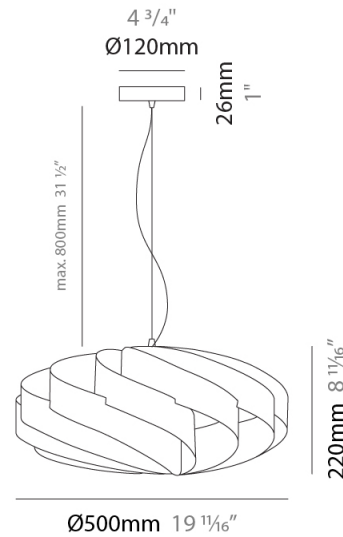

PROJECT	
TYPE	
SPECIFIER	
QUANTITY	
DATE	

SWIRL SUSPENSION

D61010-

base number   Finish   Options

1. To build a product code in our configurator select the specify button on the base model # product page
2. To build a manual product code on this datasheet choose from the options listed below in blue font and add the suffix to the base model #

GENERAL

Series: Swirl
Brand: Linea Zero
Division: Design
Mounting Type: Suspension
Mounting Location: Ceiling
Subcategory: Pendant

PHYSICAL

Shape: Round
Diameter (mm): 500
Diameter (in): 19 11/16
Height (mm): 220
Height (in): 8 11/16
Max. Overall Height (mm): 1020
Max. Overall Height (in): 40 3/16
Light Distribution: Omnidirectional
Diffuser: Polilux™ Shade - See Finish Options
Fixture Finish: WHI / BLK / SIL / NGD / COP / PKM
Fixture Material: Polilux™/ Metal holder
Cable Details: Cable length 31" - Transparent

ELECTRICAL

Number of Lamps: 1
Lamp Type: LED Retrofit
Bulb Included: Bulb Not Included
Max. Wattage Per Lamp (W): 7
Lamp Base: E26
Input Voltage (V): 120
Upon Request: 277Vac / GU24

LED

OPTICAL

RATINGS AND CERTIFICATIONS

Certified By: Certified for North American Standards
IP rating: IP20