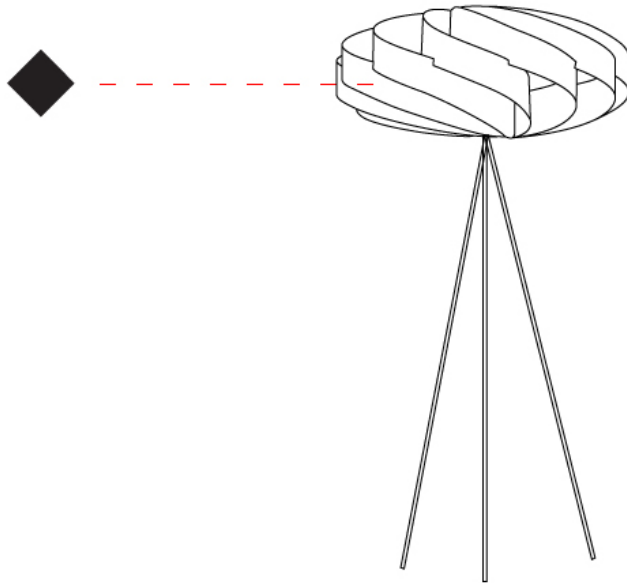

SWIRL PORTABLE

D64007-

PROJECT

TYPE

SPECIFIER

QUANTITY

DATE