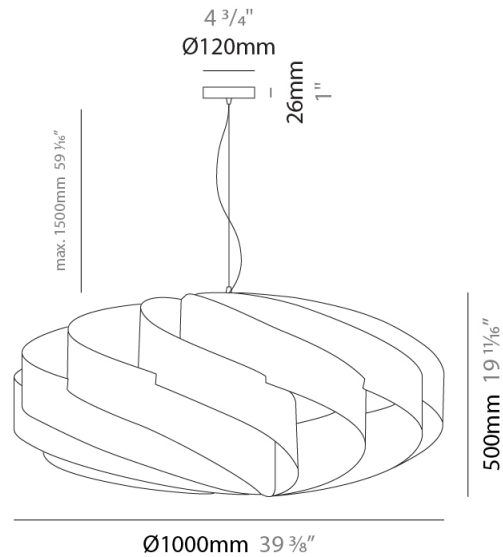

SWIRL SUSPENSION

D61013-

base number   Finish
Options

1. To build a product code in our configurator select the specify button on the base model # product page
2. To build a manual product code on this datasheet choose from the options listed below in blue font and add the suffix to the base model #

GENERAL

Series: Swirl
Partner: Linea Zero
Division: Design
Installation: Suspension
Product Type: Pendant
Mounting Location: Ceiling

PHYSICAL

Shape: Round
Diameter (mm): 1000
Diameter (in): 39 3/8
Height (mm): 500
Height (in): 19 11/16
Max. Overall Height (mm): 2000
Max. Overall Height (in): 78 3/4
Diffuser: Polilux™ Shade - See Finish Options
Fixture Finish: [WHI](#) / [BLK](#) / [SIL](#) / [NGD](#) / [COP](#) / [PKM](#)
Fixture Material: Polilux™/ Metal holder
Primary Material: Non-Static Polilux

ELECTRICAL

Number of Lamps: 5
Lamp Type: LED Retrofit
Bulb Included: Bulb Not Included
Max. Wattage Per Lamp (W): 7
Lamp Base: E26
Input Voltage (V): 120
Upon Request: 277Vac / GU24

LED

OPTICAL

RATINGS AND CERTIFICATIONS

Certified By: Certified for North American Standards
IP rating: IP20

PROJECT	_____
TYPE	_____
SPECIFIER	_____
QUANTITY	_____
DATE	_____