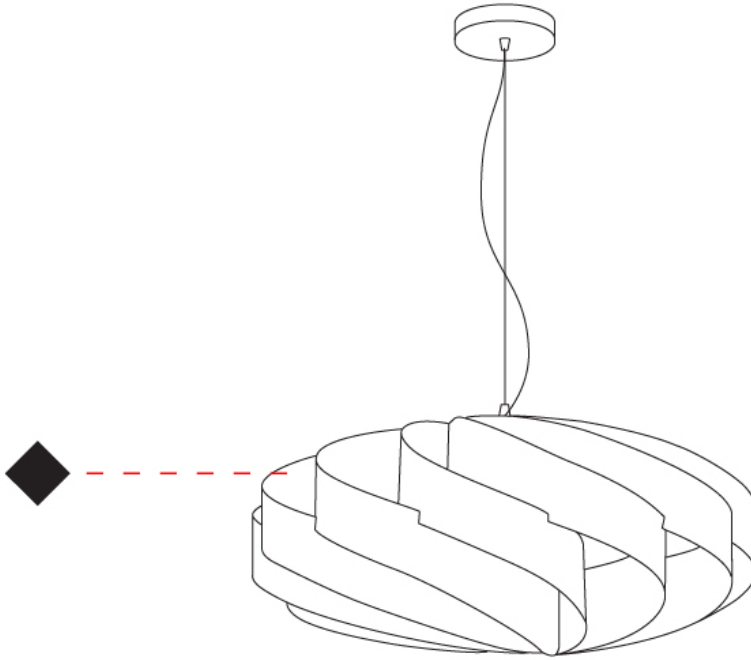

SWIRL SUSPENSION

D61011-

PROJECT	_____
TYPE	_____
SPECIFIER	_____
QUANTITY	_____
DATE	_____