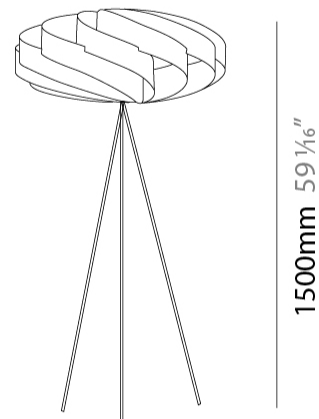

PROJECT
TYPE
SPECIFIER
QUANTITY
DATE

SWIRL PORTABLE

D64007-

base number   Finish
Options

1. To build a product code in our configurator select the specify button on the base model # product page
2. To build a manual product code on this datasheet choose from the options listed below in blue font and add the suffix to the base model #

GENERAL

Series: Swirl
Partner: Linea Zero
Division: Design
Installation: Portable
Product Type: Floor
Mounting Location: Floor

PHYSICAL

Shape: Round
Diameter (mm): 500
Diameter (in): 19 11/16
Height (mm): 1500
Height (in): 59 1/16
Diffuser: Polilux™ Shade - See Finish Options
Fixture Finish: WHI / BLK / SIL / NGD / COP / PKM
Fixture Material: Polilux™/ Metal holder
Primary Material: Non-Static Polilux

ELECTRICAL

Number of Lamps: 1
Lamp Type: LED Retrofit
Bulb Included: Bulb Not Included
Max. Wattage Per Lamp (W): 7
Lamp Base: E26
Input Voltage (V): 120
Upon Request: 277Vac / GU24

LED

OPTICAL

RATINGS AND CERTIFICATIONS

Certified By: Certified for North American Standards
IP rating: IP20