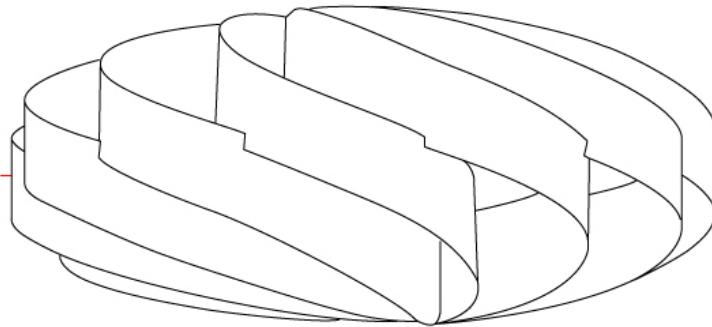

SWIRL PORTABLE

D64004-

PROJECT

TYPE

SPECIFIER

QUANTITY

DATE