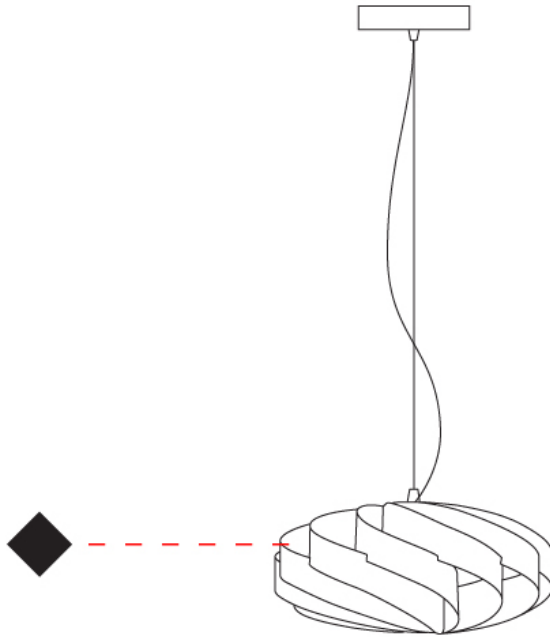

SWIRL SUSPENSION

D61008- : D61008-SIL

PROJECT

TYPE

SPECIFIER

QUANTITY

DATE