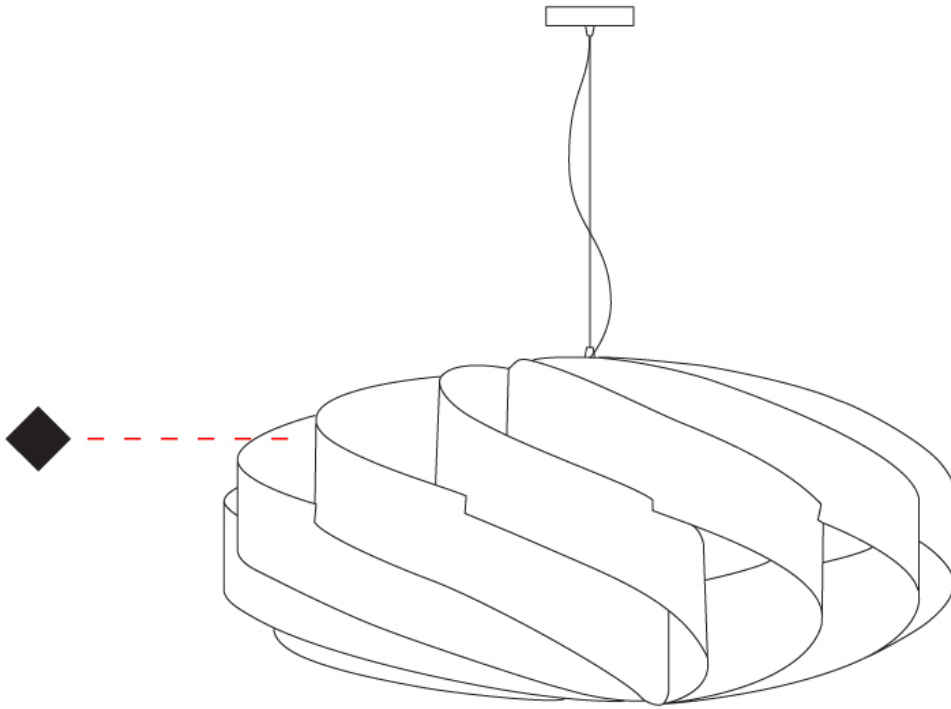

SWIRL SUSPENSION

D61013-

PROJECT _____

TYPE _____

SPECIFIER _____

QUANTITY _____

DATE _____

D