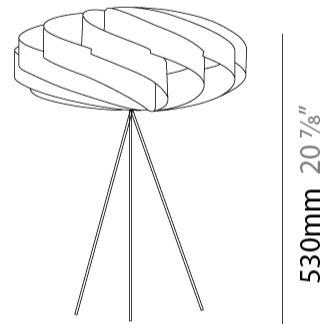

PROJECT _____
TYPE _____
SPECIFIER _____
QUANTITY _____
DATE _____

SWIRL PORTABLE

D64005-

base number _____
Finish Options _____

1. To build a product code in our configurator select the specify button on the base model # product page
2. To build a manual product code on this datasheet choose from the options listed below in blue font and add the suffix to the base model #

GENERAL

Series: Swirl _____
Partner: Linea Zero _____
Division: Design _____
Installation: Portable _____
Product Type: Table _____
Mounting Location: Table _____

PHYSICAL

Shape: Round _____
Diameter (mm): 400 _____
Diameter (in): 15 ³/₄ _____
Height (mm): 530 _____
Height (in): 20 ⁷/₈ _____
Diffuser: Polilux™ Shade - See Finish Options _____
Fixture Finish: WHI / BLK / SIL / NGD / COP / PKM _____
Fixture Material: Polilux™/ Metal holder _____
Primary Material: Non-Static Polilux _____

ELECTRICAL

Number of Lamps: 1 _____
Lamp Type: LED Retrofit _____
Bulb Included: Bulb Not Included _____
Max. Wattage Per Lamp (W): 7 _____
Lamp Base: E26 _____
Input Voltage (V): 120 _____
Upon Request: 277Vac / GU24 _____

LED

OPTICAL

RATINGS AND CERTIFICATIONS

Certified By: Certified for North American Standards _____
IP rating: IP20 _____