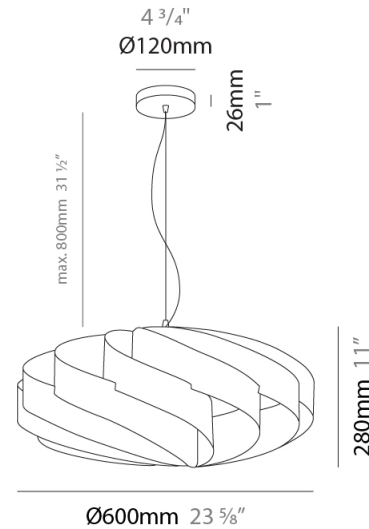

SWIRL SUSPENSION

D61011-

base number   Finish
Options

PROJECT	_____
TYPE	_____
SPECIFIER	_____
QUANTITY	_____
DATE	_____

1. To build a product code in our configurator select the specify button on the base model # product page
2. To build a manual product code on this datasheet choose from the options listed below in blue font and add the suffix to the base model #

GENERAL

Series: Swirl _____
Partner: Linea Zero _____
Division: Design _____
Installation: Suspension _____
Product Type: Pendant _____
Mounting Location: Ceiling _____

PHYSICAL

Shape: Round _____
Diameter (mm): 600 _____
Diameter (in): 23 ⁵/₈ _____
Height (mm): 280 _____
Height (in): 11 _____
Max. Overall Height (mm): 1080 _____
Max. Overall Height (in): 42 ¹/₂ _____
Diffuser: Polilux™ Shade - See Finish Options _____
Fixture Finish: WHI / BLK / SIL / NGD / COP / PKM _____
Fixture Material: Polilux™/ Metal holder _____
Primary Material: Non-Static Polilux _____

ELECTRICAL

Number of Lamps: 1 _____
Lamp Type: LED Retrofit _____
Bulb Included: Bulb Not Included _____
Max. Wattage Per Lamp (W): 7 _____
Lamp Base: E26 _____
Input Voltage (V): 120 _____
Lamp Voltage (V): 120 _____
Upon Request: 277Vac / GU24 _____

LED

OPTICAL

RATINGS AND CERTIFICATIONS

Certified By: Certified for North American Standards _____
IP rating: IP20 _____