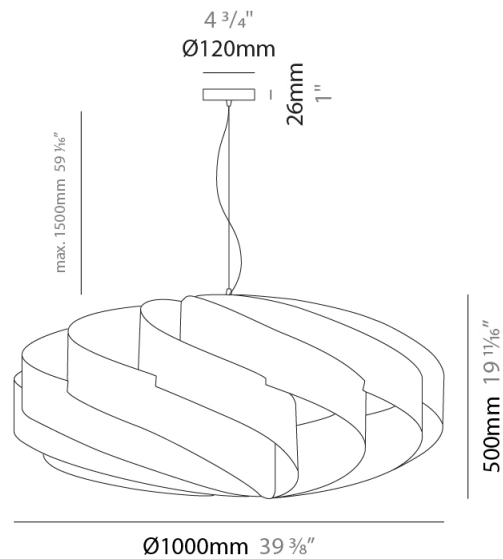

SWIRL SUSPENSION

D61013-

base number   Finish
Options

1. To build a product code in our configurator select the specify button on the base model # product page
2. To build a manual product code on this datasheet choose from the options listed below in blue font and add the suffix to the base model #

GENERAL

Series: Swirl
Partner: Linea Zero
Division: Design
Installation: Suspension
Product Type: Pendant
Mounting Location: Ceiling

PHYSICAL

Shape: Round
Diameter (mm): 1000
Diameter (in): 39 3/8
Height (mm): 500
Height (in): 19 11/16
Max. Overall Height (mm): 2000
Max. Overall Height (in): 78 3/4
Diffuser: Polilux™ Shade - See Finish Options
Fixture Finish: [WHI](#) / [BLK](#) / [SIL](#) / [NGD](#) / [COP](#) / [PKM](#)
Fixture Material: Polilux™/ Metal holder
Primary Material: Non-Static Polilux

ELECTRICAL

Number of Lamps: 5
Lamp Type: LED Retrofit
Bulb Included: Bulb Not Included
Max. Wattage Per Lamp (W): 7
Lamp Base: E26
Input Voltage (V): 120
Upon Request: 277Vac / GU24

LED

OPTICAL

RATINGS AND CERTIFICATIONS

Certified By: Certified for North American Standards
IP rating: IP20

PROJECT	_____
TYPE	_____
SPECIFIER	_____
QUANTITY	_____
DATE	_____