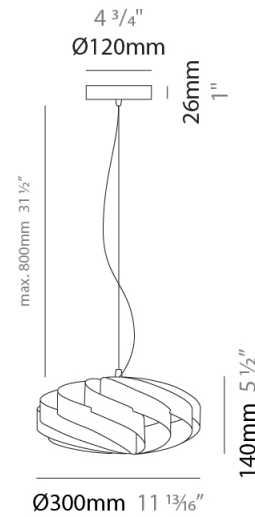

SWIRL SUSPENSION

D61008-

base number   Finish
Options

1. To build a product code in our configurator select the specify button on the base model # product page
2. To build a manual product code on this datasheet choose from the options listed below in blue font and add the suffix to the base model #

GENERAL

Series: Swirl
Partner: Linea Zero
Division: Design
Installation: Suspension
Product Type: Pendant
Mounting Location: Ceiling

PHYSICAL

Shape: Round
Diameter (mm): 300
Diameter (in): 11 ¹³/₁₆
Height (mm): 140
Height (in): 5 ¹/₂
Max. Overall Height (mm): 940
Max. Overall Height (in): 37
Diffuser: Polilux™ Shade - See Finish Options
[Fixture Finish: WHI / BLK / SIL / NGD / COP / PKM](#)
Fixture Material: Polilux™/ Metal holder
Primary Material: Non-Static Polilux

ELECTRICAL

Number of Lamps: 1
Lamp Type: LED Retrofit
Bulb Included: Bulb Not Included
Max. Wattage Per Lamp (W): 3
Lamp Base: E12
Input Voltage (V): 120

LED

OPTICAL

RATINGS AND CERTIFICATIONS

Certified By: Certified for North American Standards
IP rating: IP20

PROJECT	_____
TYPE	_____
SPECIFIER	_____
QUANTITY	_____
DATE	_____