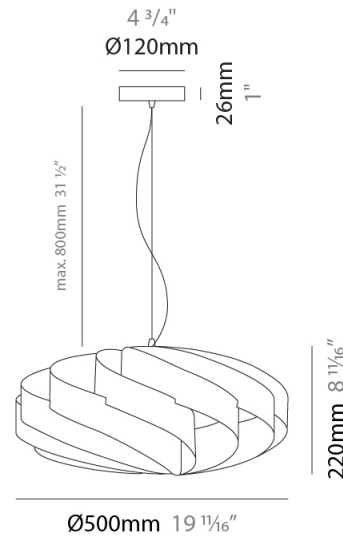

PROJECT	_____
TYPE	_____
SPECIFIER	_____
QUANTITY	_____
DATE	_____

SWIRL SUSPENSION

D61010-

base number   Finish
Options

1. To build a product code in our configurator select the specify button on the base model # product page
2. To build a manual product code on this datasheet choose from the options listed below in blue font and add the suffix to the base model #

GENERAL

Series: Swirl _____
Partner: Linea Zero _____
Division: Design _____
Installation: Suspension _____
Product Type: Pendant _____
Mounting Location: Ceiling _____

PHYSICAL

Shape: Round _____
Diameter (mm): 500 _____
Diameter (in): 19 11/16 _____
Height (mm): 220 _____
Height (in): 8 11/16 _____
Max. Overall Height (mm): 1020 _____
Max. Overall Height (in): 40 3/16 _____
Diffuser: Polilux™ Shade - See Finish Options _____
Fixture Finish: WHI / BLK / SIL / NGD / COP / PKM _____
Fixture Material: Polilux™/ Metal holder _____
Primary Material: Non-Static Polilux _____
Cable Details: Cable length 31" - Transparent _____

ELECTRICAL

Number of Lamps: 1 _____
Lamp Type: LED Retrofit _____
Bulb Included: Bulb Not Included _____
Max. Wattage Per Lamp (W): 7 _____
Lamp Base: E26 _____
Input Voltage (V): 120 _____
Upon Request: 277Vac / GU24 _____

LED

OPTICAL

RATINGS AND CERTIFICATIONS

Certified By: Certified for North American Standards _____
IP rating: IP20 _____