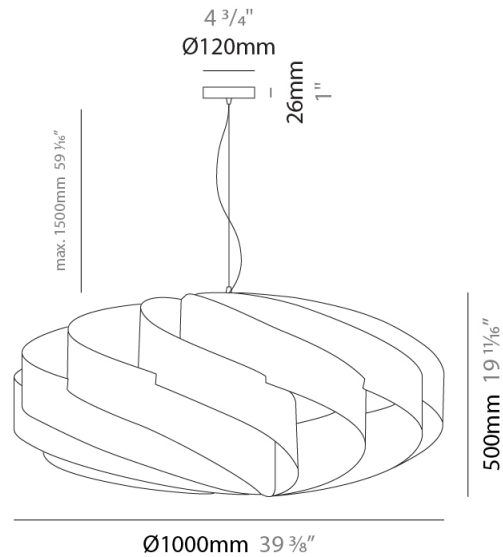

PROJECT	
TYPE	
SPECIFIER	
QUANTITY	
DATE	

SWIRL SUSPENSION

D61013-

base number   Finish
Options

1. To build a product code in our configurator select the specify button on the base model # product page
2. To build a manual product code on this datasheet choose from the options listed below in blue font and add the suffix to the base model #

GENERAL

Series: Swirl
Partner: Linea Zero
Division: Design
Installation: Suspension
Product Type: Pendant
Mounting Location: Ceiling

PHYSICAL

Shape: Round
Diameter (mm): 1000
Diameter (in): 39 3/8
Height (mm): 500
Height (in): 19 11/16
Max. Overall Height (mm): 2000
Max. Overall Height (in): 78 3/4
Diffuser: Polilux™ Shade - See Finish Options
[Fixture Finish: WHI / BLK / SIL / NGD / COP / PKM](#)
Fixture Material: Polilux™/ Metal holder
Primary Material: Non-Static Polilux

ELECTRICAL

Number of Lamps: 5
Lamp Type: LED Retrofit
Bulb Included: Bulb Not Included
Max. Wattage Per Lamp (W): 7
Lamp Base: E26
Input Voltage (V): 120
Upon Request: 277Vac / GU24

LED

OPTICAL

RATINGS AND CERTIFICATIONS

Certified By: Certified for North American Standards
IP rating: IP20