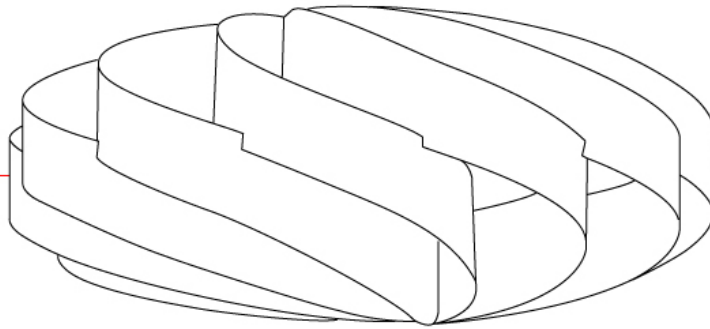

SWIRL SURFACE

D62006- : D62006-WHI

PROJECT _____

TYPE _____

SPECIFIER _____

QUANTITY _____

DATE _____