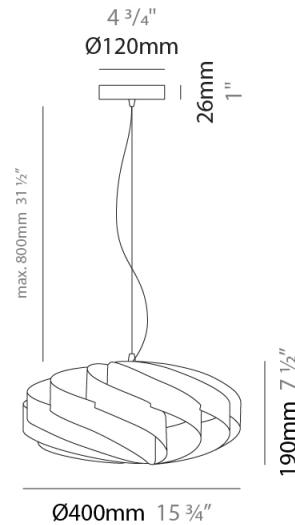

SWIRL SUSPENSION

D61009-

base number   Finish
Options

PROJECT	_____
TYPE	_____
SPECIFIER	_____
QUANTITY	_____
DATE	_____

1. To build a product code in our configurator select the specify button on the base model # product page
2. To build a manual product code on this datasheet choose from the options listed below in blue font and add the suffix to the base model #

GENERAL

Series: Swirl _____
Brand: Linea Zero _____
Division: Design _____
Mounting Type: Suspension _____
Mounting Location: Ceiling _____
Subcategory: Pendant _____

PHYSICAL

Shape: Round _____
Diameter (mm): 400 _____
Diameter (in): 15 3/4 _____
Height (mm): 190 _____
Height (in): 7 1/2 _____
Max. Overall Height (mm): 990 _____
Max. Overall Height (in): 39 _____
Light Distribution: Omnidirectional _____
Diffuser: Polilux™ Shade - See Finish Options _____
Fixture Finish: WHI / BLK / SIL / NGD / COP / PKM _____
Fixture Material: Polilux™/ Metal holder _____

ELECTRICAL

Number of Lamps: 1 _____
Lamp Type: LED Retrofit _____
Bulb Included: Bulb Not Included _____
Max. Wattage Per Lamp (W): 7 _____
Lamp Base: E26 _____
Input Voltage (V): 120 _____
Upon Request: 277Vac / GU24 _____

LED

OPTICAL

RATINGS AND CERTIFICATIONS

Certified By: Certified for North American Standards _____
IP rating: IP20 _____