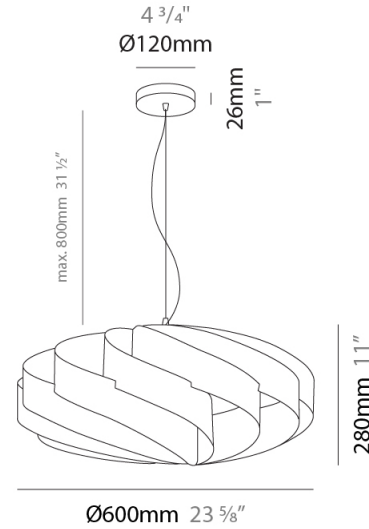

PROJECT	
TYPE	
SPECIFIER	
QUANTITY	
DATE	

SWIRL SUSPENSION

D61011-

base number   Finish
Options

1. To build a product code in our configurator select the specify button on the base model # product page
2. To build a manual product code on this datasheet choose from the options listed below in blue font and add the suffix to the base model #

GENERAL

Series: Swirl
Brand: Linea Zero
Division: Design
Mounting Type: Suspension
Mounting Location: Ceiling
Subcategory: Pendant

PHYSICAL

Shape: Round
Diameter (mm): 600
Diameter (in): 23 5/8
Height (mm): 280
Height (in): 11
Max. Overall Height (mm): 1080
Max. Overall Height (in): 42 1/2
Light Distribution: Omnidirectional
Diffuser: Polilux™ Shade - See Finish Options
Fixture Finish: WHI / BLK / SIL / NGD / COP / PKM
Fixture Material: Polilux™/ Metal holder

ELECTRICAL

Number of Lamps: 1
Lamp Type: LED Retrofit
Bulb Included: Bulb Not Included
Max. Wattage Per Lamp (W): 7
Lamp Base: E26
Input Voltage (V): 120
Lamp Voltage (V): 120
Upon Request: 277Vac / GU24

LED

OPTICAL

RATINGS AND CERTIFICATIONS

Certified By: Certified for North American Standards
IP rating: IP20