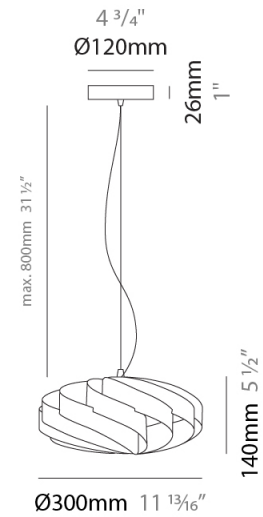

PROJECT	
TYPE	
SPECIFIER	
QUANTITY	
DATE	

SWIRL SUSPENSION

D61008-

base number   Finish
Options

1. To build a product code in our configurator select the specify button on the base model # product page
2. To build a manual product code on this datasheet choose from the options listed below in blue font and add the suffix to the base model #

GENERAL

Series: Swirl
Brand: Linea Zero
Division: Design
Mounting Type: Suspension
Mounting Location: Ceiling
Subcategory: Pendant

PHYSICAL

Shape: Round
Diameter (mm): 300
Diameter (in): 11 ¹³/₁₆
Height (mm): 140
Height (in): 5 ¹/₂
Max. Overall Height (mm): 940
Max. Overall Height (in): 37
Light Distribution: Omnidirectional
Diffuser: Polilux™ Shade - See Finish Options
Fixture Finish: WHI / BLK / SIL / NGD / COP / PKM
Fixture Material: Polilux™/ Metal holder

ELECTRICAL

Number of Lamps: 1
Lamp Type: LED Retrofit
Bulb Included: Bulb Not Included
Max. Wattage Per Lamp (W): 3
Lamp Base: E12
Input Voltage (V): 120

LED

OPTICAL

RATINGS AND CERTIFICATIONS

Certified By: Certified for North American Standards
IP rating: IP20