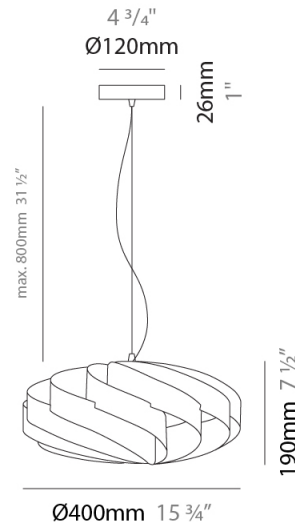

PROJECT	_____
TYPE	_____
SPECIFIER	_____
QUANTITY	_____
DATE	_____

SWIRL SUSPENSION

D61009-

base number   Finish
Options

1. To build a product code in our configurator select the specify button on the base model # product page
2. To build a manual product code on this datasheet choose from the options listed below in blue font and add the suffix to the base model #

GENERAL

Series: Swirl _____
Brand: Linea Zero _____
Division: Design _____
Mounting Type: Suspension _____
Mounting Location: Ceiling _____
Subcategory: Pendant _____

PHYSICAL

Shape: Round _____
Diameter (mm): 400 _____
Diameter (in): 15 3/4 _____
Height (mm): 190 _____
Height (in): 7 1/2 _____
Max. Overall Height (mm): 990 _____
Max. Overall Height (in): 39 _____
Light Distribution: Omnidirectional _____
Diffuser: Polilux™ Shade - See Finish Options _____
Fixture Finish: WHI / BLK / SIL / NGD / COP / PKM _____
Fixture Material: Polilux™/ Metal holder _____

ELECTRICAL

Number of Lamps: 1 _____
Lamp Type: LED Retrofit _____
Bulb Included: Bulb Not Included _____
Max. Wattage Per Lamp (W): 7 _____
Lamp Base: E26 _____
Input Voltage (V): 120 _____
Upon Request: 277Vac / GU24 _____

LED

OPTICAL

RATINGS AND CERTIFICATIONS

Certified By: Certified for North American Standards _____
IP rating: IP20 _____