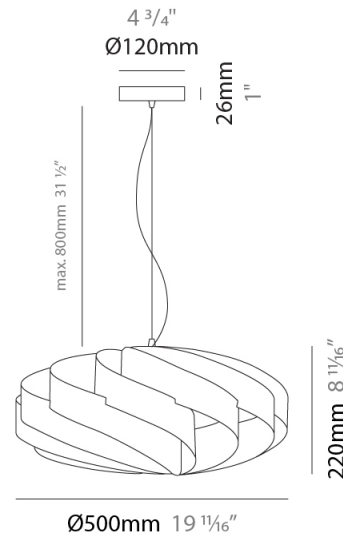

PROJECT	_____
TYPE	_____
SPECIFIER	_____
QUANTITY	_____
DATE	_____

SWIRL SUSPENSION

D61010-

base number Finish
Options

1. To build a product code in our configurator select the specify button on the base model # product page
2. To build a manual product code on this datasheet choose from the options listed below in blue font and add the suffix to the base model #

GENERAL

Series: Swirl
Brand: Linea Zero
Division: Design
Mounting Type: Suspension
Mounting Location: Ceiling
Subcategory: Pendant

PHYSICAL

Shape: Round
Diameter (mm): 500
Diameter (in): 19 11/16
Height (mm): 220
Height (in): 8 11/16
Max. Overall Height (mm): 1020
Max. Overall Height (in): 40 3/16
Light Distribution: Omnidirectional
Diffuser: Polilux™ Shade - See Finish Options
Fixture Finish: WHI / BLK / SIL / NGD / COP / PKM
Fixture Material: Polilux™/ Metal holder
Cable Details: Cable length 31" - Transparent

ELECTRICAL

Number of Lamps: 1
Lamp Type: LED Retrofit
Bulb Included: Bulb Not Included
Max. Wattage Per Lamp (W): 7
Lamp Base: E26
Input Voltage (V): 120
Upon Request: 277Vac / GU24

LED

OPTICAL

RATINGS AND CERTIFICATIONS

Certified By: Certified for North American Standards
IP rating: IP20