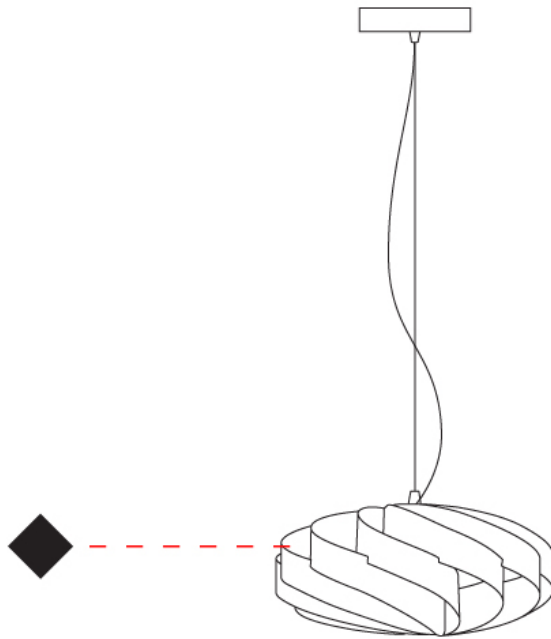

SWIRL SUSPENSION

D61008-

PROJECT

TYPE

SPECIFIER

QUANTITY

DATE

D