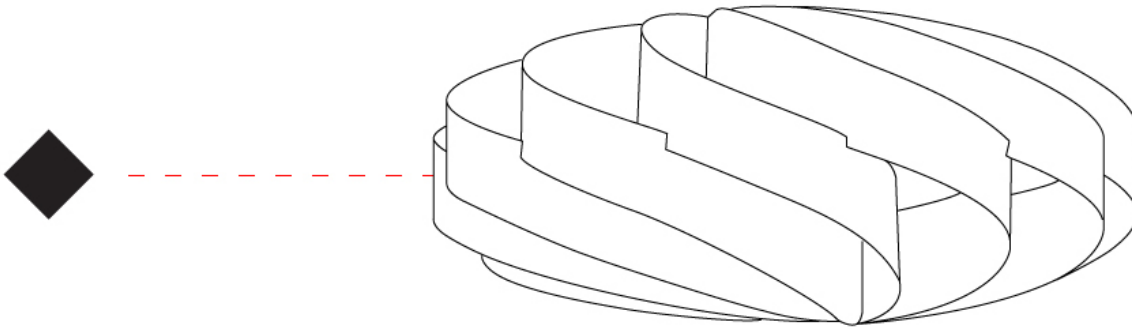

## SWIRL SURFACE

D62010-

PROJECT \_\_\_\_\_

TYPE \_\_\_\_\_

SPECIFIER \_\_\_\_\_

QUANTITY \_\_\_\_\_

DATE \_\_\_\_\_