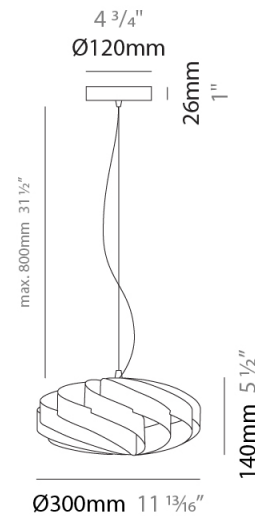

PROJECT	
TYPE	
SPECIFIER	
QUANTITY	
DATE	

SWIRL SUSPENSION

D61008- : D61008-SIL

base number

1. To build a product code in our configurator select the specify button on the base model # product page
2. To build a manual product code on this datasheet choose from the options listed below in blue font and add the suffix to the base model #

GENERAL

Series: Swirl
Partner: Linea Zero
Division: Design
Installation: Suspension
Product Type: Pendant
Mounting Location: Ceiling

PHYSICAL

Shape: Round
Diameter (mm): 300
Diameter (in): 11 ¹³/₁₆
Height (mm): 140
Height (in): 5 ¹/₂
Max. Overall Height (mm): 940
Max. Overall Height (in): 37
Weight (kg): 1.8
Weight (lbs): 3.999
Diffuser: Silver Polilux™ Shade
Fixture Material: Polilux™/ Metal holder
Primary Material: Non-Static Polilux

ELECTRICAL

Number of Lamps: 1
Lamp Type: LED Retrofit
Bulb Included: Bulb Not Included
Total Output Wattage (W): 3
Max. Wattage Per Lamp (W): 3
Lamp Base: E12
Input Voltage (V): 120

LED

OPTICAL

RATINGS AND CERTIFICATIONS

Certified By: CSA Certified to UL and CSA Standards
IP rating: IP20