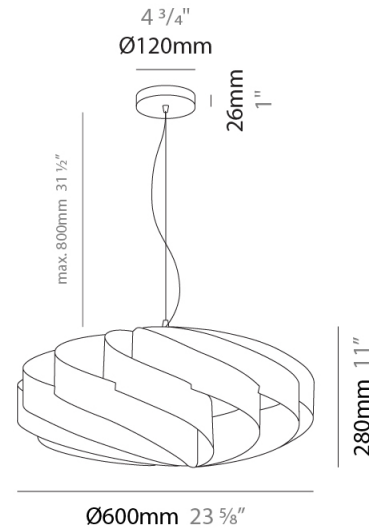

PROJECT	
TYPE	
SPECIFIER	
QUANTITY	
DATE	

SWIRL SUSPENSION

D61011-

base number   Finish
Options

1. To build a product code in our configurator select the specify button on the base model # product page
2. To build a manual product code on this datasheet choose from the options listed below in blue font and add the suffix to the base model #

GENERAL

Series: Swirl
Partner: Linea Zero
Division: Design
Installation: Suspension
Product Type: Pendant
Mounting Location: Ceiling

PHYSICAL

Shape: Round
Diameter (mm): 600
Diameter (in): 23 5/8
Height (mm): 280
Height (in): 11
Max. Overall Height (mm): 1080
Max. Overall Height (in): 42 1/2
Diffuser: Polilux™ Shade - See Finish Options
Fixture Finish: WHI / BLK / SIL / NGD / COP / PKM
Fixture Material: Polilux™/ Metal holder
Primary Material: Non-Static Polilux

ELECTRICAL

Number of Lamps: 1
Lamp Type: LED Retrofit
Bulb Included: Bulb Not Included
Max. Wattage Per Lamp (W): 7
Lamp Base: E26
Input Voltage (V): 120
Lamp Voltage (V): 120
Upon Request: 277Vac / GU24

LED

OPTICAL

RATINGS AND CERTIFICATIONS

Certified By: Certified for North American Standards
IP rating: IP20