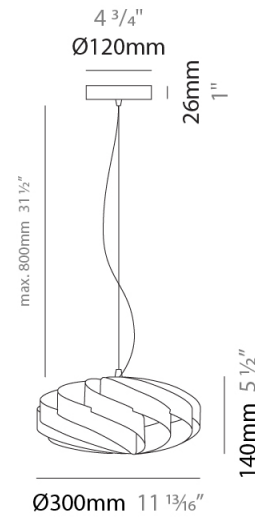

PROJECT	
TYPE	
SPECIFIER	
QUANTITY	
DATE	

SWIRL SUSPENSION

D61008-

base number   Finish
Options

1. To build a product code in our configurator select the specify button on the base model # product page
2. To build a manual product code on this datasheet choose from the options listed below in blue font and add the suffix to the base model #

GENERAL

Series: Swirl
Brand: Linea Zero
Division: Design
Mounting Type: Suspension
Mounting Location: Ceiling
Subcategory: Pendant

PHYSICAL

Shape: Round
Diameter (mm): 300
Diameter (in): 11 ¹³/₁₆
Height (mm): 140
Height (in): 5 ¹/₂
Max. Overall Height (mm): 940
Max. Overall Height (in): 37
Light Distribution: Omnidirectional
Diffuser: Polilux™ Shade - See Finish Options
Fixture Finish: WHI / BLK / SIL / NGD / COP / PKM
Fixture Material: Polilux™/ Metal holder

ELECTRICAL

Number of Lamps: 1
Lamp Type: LED Retrofit
Bulb Included: Bulb Not Included
Max. Wattage Per Lamp (W): 3
Lamp Base: E12
Input Voltage (V): 120

LED

OPTICAL

RATINGS AND CERTIFICATIONS

Certified By: Certified for North American Standards
IP rating: IP20