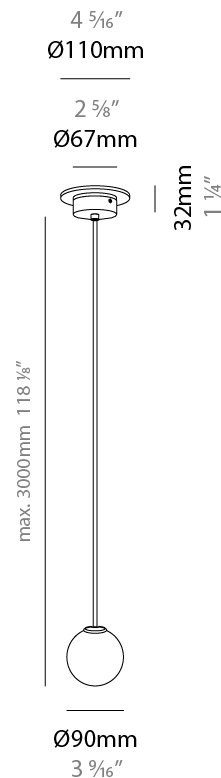

SYMPHONY SUSPENSION

D91230

base number

1. To build a product code in our configurator select the specify button on the base model # product page
2. To build a manual product code on this datasheet choose from the options listed below in blue font and add the suffix to the base model #

GENERAL

Series: Symphony
Partner: Milan
Division: Design
Installation: Suspension
Product Type: Pendant
Mounting Location: Ceiling
Light Distribution: Adjustable

PHYSICAL

Shape: Abstract
Diameter (mm): 90
Diameter (in): 3 ⁹/₁₆
Height (mm): 90
Height (in): 3 ⁹/₁₆
Max. Overall Height (mm): 3000
Max. Overall Height (in): 118 ¹/₈
Weight (kg): 1.8
Weight (lbs): 3.999
Diffuser: Glass - Opal
Fixture Finish: MBQ
Fixture Material: Glass / Metal
Primary Material: Glass
Cable Details: 3000mm / 118 1/8" Cable

ELECTRICAL

Number of Lamps: 1
Lamp Type: LED Retrofit
Bulb Included: Bulb Not Included
Total Output Wattage (W): 4.8
Max. Wattage Per Lamp (W): 4.8
Lamp Base: G9
Input Voltage (V): 120

LED

OPTICAL

RATINGS AND CERTIFICATIONS

Certified By: CSA Certified to UL and CSA Standards
IP rating: IP20

PROJECT	
TYPE	
SPECIFIER	
QUANTITY	
DATE