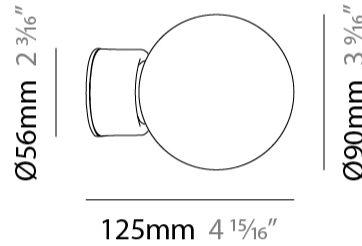

#### PHYSICAL

Shape: Abstract  
 Diameter (mm): 90  
 Diameter (in): 3 <sup>9</sup>/<sub>16</sub>  
 Height (mm): 90  
 Height (in): 3 <sup>9</sup>/<sub>16</sub>  
 Max. Overall Height (mm): 3000  
 Max. Overall Height (in): 118 <sup>1</sup>/<sub>8</sub>  
 Light Distribution: Direct  
 Weight (kg): 1.8  
 Weight (lbs): 3.999  
 Diffuser: Glass - Opal  
 Fixture Finish: MBQ  
 Fixture Material: Glass / Metal  
 Cable Details: 3000mm / 118 1/8" Cable

#### PHYSICAL

Shape: Abstract                       
 Diameter (mm): 90                       
 Diameter (in): 3 <sup>9</sup>/<sub>16</sub>                       
 Height (mm): 90                       
 Depth (mm): 125                       
 Height (in): 3 <sup>9</sup>/<sub>16</sub>                       
 Depth (in): 4 <sup>15</sup>/<sub>16</sub>                       
 Light Distribution: Direct                       
 Diffuser: Glass - Opal                       
[Fixture Finish: AGL / MCL / MKL](#)                       
 Fixture Material: Glass / Metal                     

#### OPTICAL

#### RATINGS AND CERTIFICATIONS

Certified By: Certified for North American Standards                       
 IP rating: IP20                     

4 1/4"  
Ø108mm

J-Box cover plate  
Included

D92266-

PROJECT