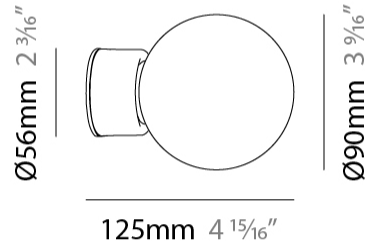

SYMPHONY SURFACE

D92266-

base number   Finish
Options

PROJECT	_____
TYPE	_____
SPECIFIER	_____
QUANTITY	_____
DATE	_____

1. To build a product code in our configurator select the specify button on the base model # product page
2. To build a manual product code on this datasheet choose from the options listed below in blue font and add the suffix to the base model #

GENERAL

Series: Symphony
Partner: Milan
Division: Design
Installation: Surface
Product Type: Wall Surface
Mounting Location: Wall
Light Distribution: Adjustable

PHYSICAL

Shape: Abstract
Diameter (mm): 90
Diameter (in): 3 9/16
Height (mm): 90
Depth (mm): 125
Height (in): 3 9/16
Depth (in): 4 15/16
Diffuser: Glass - Opal
[Fixture Finish: AGL / MCL / MKL](#)
Fixture Material: Glass / Metal
Primary Material: Glass

ELECTRICAL

Number of Lamps: 1
Lamp Type: LED Retrofit
Bulb Included: Bulb Not Included
Max. Wattage Per Lamp (W): 4.8
Lamp Base: G9
Input Voltage (V): 120

LED

OPTICAL

RATINGS AND CERTIFICATIONS

Certified By: Certified for North American Standards
IP rating: IP20

4 1/4"
Ø108mm

J-Box cover plate
Included