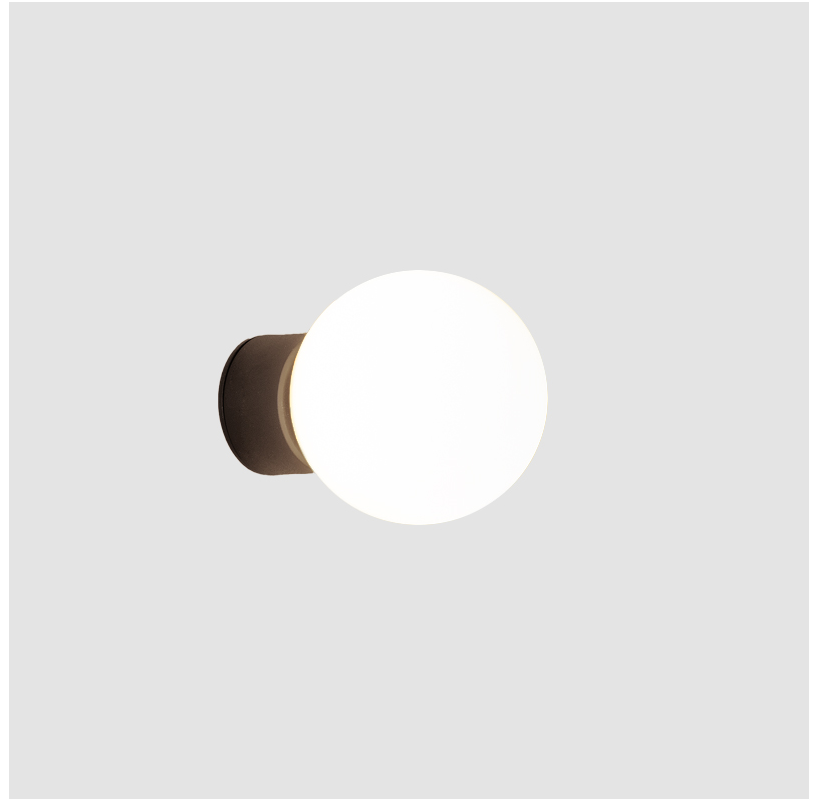

SYMPHONY SURFACE

D92266-

base number   Finish
Options

PROJECT	_____
TYPE	_____
SPECIFIER	_____
QUANTITY	_____
DATE	_____

1. To build a product code in our configurator select the specify button on the base model # product page
2. To build a manual product code on this datasheet choose from the options listed below in blue font and add the suffix to the base model #

GENERAL

Series: Symphony
Partner: Milan
Division: Design
Installation: Surface
Product Type: Wall Surface
Mounting Location: Wall
Light Distribution: Adjustable

PHYSICAL

Shape: Abstract
Diameter (mm): 90
Diameter (in): 3 9/16
Height (mm): 90
Depth (mm): 125
Height (in): 3 9/16
Depth (in): 4 15/16
Diffuser: Glass - Opal
[Fixture Finish: AGL / MCL / MKL](#)
Fixture Material: Glass / Metal
Primary Material: Glass

ELECTRICAL

Number of Lamps: 1
Lamp Type: LED Retrofit
Bulb Included: Bulb Not Included
Max. Wattage Per Lamp (W): 4.8
Lamp Base: G9
Input Voltage (V): 120

LED

OPTICAL

RATINGS AND CERTIFICATIONS

Certified By: Certified for North American Standards
IP rating: IP20

4 1/4"
Ø108mm

J-Box cover plate
Included