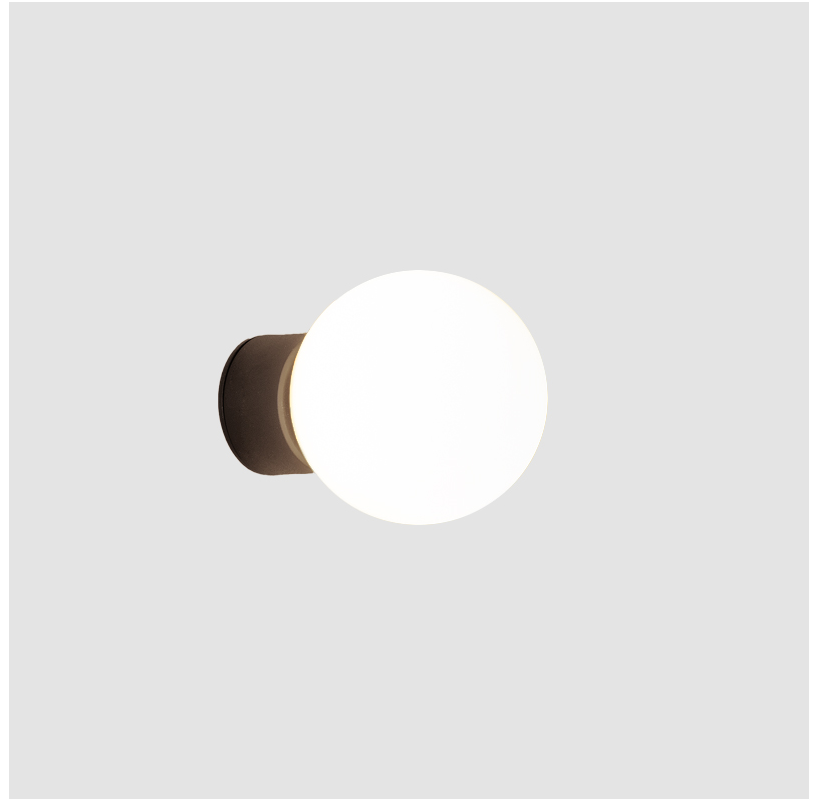

SYMPHONY SURFACE

D92266-

base number   Finish
Options

PROJECT	_____
TYPE	_____
SPECIFIER	_____
QUANTITY	_____
DATE	_____

1. To build a product code in our configurator select the specify button on the base model # product page
2. To build a manual product code on this datasheet choose from the options listed below in blue font and add the suffix to the base model #

GENERAL

Series: Symphony
Brand: Milan
Division: Design
Mounting Type: Surface
Mounting Location: Wall
Subcategory: Ambient

PHYSICAL

Shape: Abstract
Diameter (mm): 90
Diameter (in): 3 ⁹/₁₆
Height (mm): 90
Depth (mm): 125
Height (in): 3 ⁹/₁₆
Depth (in): 4 ¹⁵/₁₆
Light Distribution: Direct
Diffuser: Glass - Opal
[Fixture Finish: AGL / MCL / MKL](#)
Fixture Material: Glass / Metal

ELECTRICAL

Number of Lamps: 1
Lamp Type: LED Retrofit
Bulb Included: Bulb Not Included
Max. Wattage Per Lamp (W): 4.8
Lamp Base: G9
Input Voltage (V): 120

LED

OPTICAL

RATINGS AND CERTIFICATIONS

Certified By: Certified for North American Standards
IP rating: IP20

4 1/4"
Ø108mm

J-Box cover plate
Included