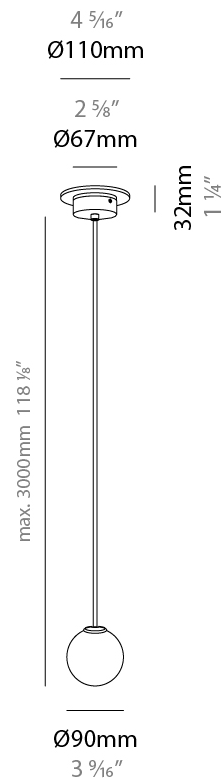

SYMPHONY SUSPENSION

D91230

base number

1. To build a product code in our configurator select the specify button on the base model # product page
2. To build a manual product code on this datasheet choose from the options listed below in blue font and add the suffix to the base model #

GENERAL

Series: Symphony
Brand: Milan
Division: Design
Mounting Type: Suspension
Mounting Location: Ceiling
Subcategory: Pendant

PHYSICAL

Shape: Abstract
Diameter (mm): 90
Diameter (in): 3 ⁹/₁₆
Height (mm): 90
Height (in): 3 ⁹/₁₆
Max. Overall Height (mm): 3000
Max. Overall Height (in): 118 ¹/₈
Light Distribution: Direct
Weight (kg): 1.8
Weight (lbs): 3.999
Diffuser: Glass - Opal
Fixture Finish: MBQ
Fixture Material: Glass / Metal
Cable Details: 3000mm / 118 1/8" Cable

ELECTRICAL

Number of Lamps: 1
Lamp Type: LED Retrofit
Bulb Included: Bulb Not Included
Total Output Wattage (W): 4.8
Max. Wattage Per Lamp (W): 4.8
Lamp Base: G9
Input Voltage (V): 120

LED

OPTICAL

RATINGS AND CERTIFICATIONS

Certified By: CSA Certified to UL and CSA Standards
IP rating: IP20

PROJECT	
TYPE	
SPECIFIER	
QUANTITY	
DATE