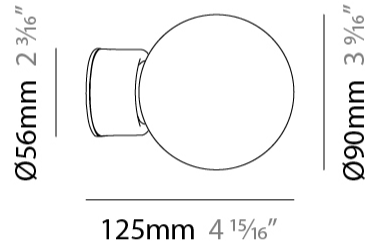

SYMPHONY SURFACE

D92266-

base number   Finish
Options

PROJECT	_____
TYPE	_____
SPECIFIER	_____
QUANTITY	_____
DATE	_____

1. To build a product code in our configurator select the specify button on the base model # product page
2. To build a manual product code on this datasheet choose from the options listed below in blue font and add the suffix to the base model #

GENERAL

Series: Symphony _____
Partner: Milan _____
Division: Design _____
Installation: Surface _____
Product Type: Wall Surface _____
Mounting Location: Wall _____
Light Distribution: Adjustable _____

PHYSICAL

Shape: Abstract _____
Diameter (mm): 90 _____
Diameter (in): 3 ⁹/₁₆ _____
Height (mm): 90 _____
Depth (mm): 125 _____
Height (in): 3 ⁹/₁₆ _____
Depth (in): 4 ¹⁵/₁₆ _____
Diffuser: Glass - Opal _____
Fixture Finish: [AGL / MCL / MKL](#) _____
Fixture Material: Glass / Metal _____
Primary Material: Glass _____

ELECTRICAL

Number of Lamps: 1 _____
Lamp Type: LED Retrofit _____
Bulb Included: Bulb Not Included _____
Max. Wattage Per Lamp (W): 4.8 _____
Lamp Base: G9 _____
Input Voltage (V): 120 _____

LED

OPTICAL

RATINGS AND CERTIFICATIONS

Certified By: Certified for North American Standards _____
IP rating: IP20 _____

4 1/4"
Ø108mm

J-Box cover plate
Included