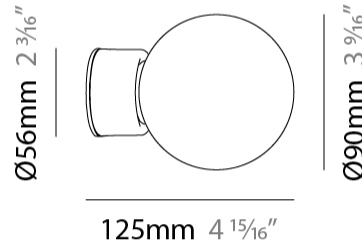

#### PHYSICAL

Shape: Abstract  
 Diameter (mm): 90  
 Diameter (in): 3 <sup>9</sup>/<sub>16</sub>  
 Height (mm): 90  
 Height (in): 3 <sup>9</sup>/<sub>16</sub>  
 Max. Overall Height (mm): 3000  
 Max. Overall Height (in): 118 <sup>1</sup>/<sub>8</sub>  
 Light Distribution: Direct  
 Weight (kg): 1.8  
 Weight (lbs): 3.999  
 Diffuser: Glass - Opal  
 Fixture Finish: MBQ  
 Fixture Material: Glass / Metal  
 Cable Details: 3000mm / 118 1/8" Cable

#### PHYSICAL

Shape: Abstract                       
 Diameter (mm): 90                       
 Diameter (in): 3 <sup>9</sup>/<sub>16</sub>                       
 Height (mm): 90                       
 Depth (mm): 125                       
 Height (in): 3 <sup>9</sup>/<sub>16</sub>                       
 Depth (in): 4 <sup>15</sup>/<sub>16</sub>                       
 Light Distribution: Direct                       
 Diffuser: Glass - Opal                       
[Fixture Finish: AGL / MCL / MKL](#)                       
 Fixture Material: Glass / Metal                     

#### OPTICAL

4 1/4"  
Ø108mm

J-Box cover plate  
Included

D92266-

PROJECT

TYPE

SPECIFIER

QUANTITY

DATE