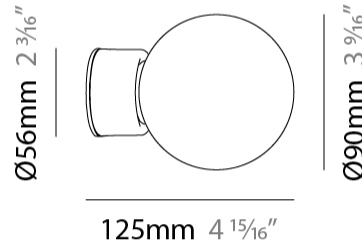

#### PHYSICAL

Shape: Abstract  
 Diameter (mm): 90  
 Diameter (in): 3 <sup>9</sup>/<sub>16</sub>  
 Height (mm): 90  
 Height (in): 3 <sup>9</sup>/<sub>16</sub>  
 Max. Overall Height (mm): 3000  
 Max. Overall Height (in): 118 <sup>1</sup>/<sub>8</sub>  
 Light Distribution: Direct  
 Weight (kg): 1.8  
 Weight (lbs): 3.999  
 Diffuser: Glass - Opal  
 Fixture Finish: MBQ  
 Fixture Material: Glass / Metal  
 Cable Details: 3000mm / 118 1/8" Cable

#### PHYSICAL

Shape: Abstract             
Diameter (mm): 90             
Diameter (in): 3 <sup>9</sup>/<sub>16</sub>             
Height (mm): 90             
Depth (mm): 125             
Height (in): 3 <sup>9</sup>/<sub>16</sub>             
Depth (in): 4 <sup>15</sup>/<sub>16</sub>             
Light Distribution: Direct             
Diffuser: Glass - Opal             
[Fixture Finish: AGL / MCL / MKL](#)             
Fixture Material: Glass / Metal           

#### OPTICAL

#### RATINGS AND CERTIFICATIONS

Certified By: Certified for North American Standards             
IP rating: IP20           

PROJECT
TYPE
SPECIFIER
QUANTITY
DATE

4 1/4"  
Ø108mm

J-Box cover plate  
Included