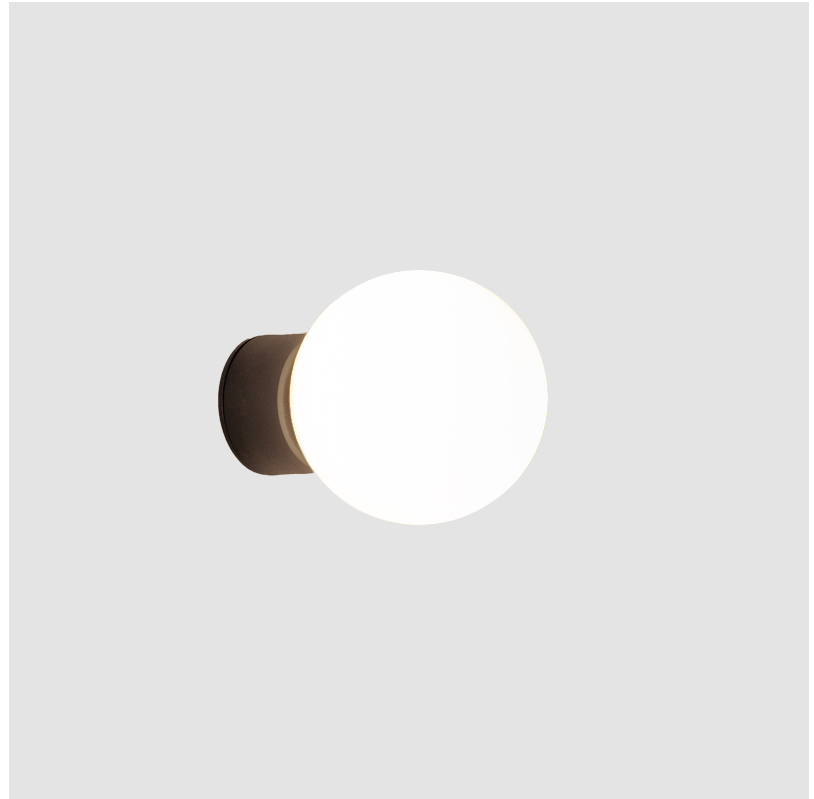

SYMPHONY SURFACE

D92266-

base number   Finish
Options

1. To build a product code in our configurator select the specify button on the base model # product page
2. To build a manual product code on this datasheet choose from the options listed below in blue font and add the suffix to the base model #

GENERAL

Series: Symphony
Brand: Milan
Division: Design
Mounting Type: Surface
Mounting Location: Wall
Subcategory: Ambient

PHYSICAL

Shape: Abstract
Diameter (mm): 90
Diameter (in): 3 ⁹/₁₆
Height (mm): 90
Depth (mm): 125
Height (in): 3 ⁹/₁₆
Depth (in): 4 ¹⁵/₁₆
Light Distribution: Direct
Diffuser: Glass - Opal
[Fixture Finish: AGL / MCL / MKL](#)
Fixture Material: Glass / Metal

ELECTRICAL

Number of Lamps: 1
Lamp Type: LED Retrofit
Bulb Included: Bulb Not Included
Max. Wattage Per Lamp (W): 4.8
Lamp Base: G9
Input Voltage (V): 120

LED

OPTICAL

RATINGS AND CERTIFICATIONS

Certified By: Certified for North American Standards
IP rating: IP20

PROJECT
TYPE
SPECIFIER
QUANTITY
DATE

4 1/4"
Ø108mm

J-Box cover plate
Included