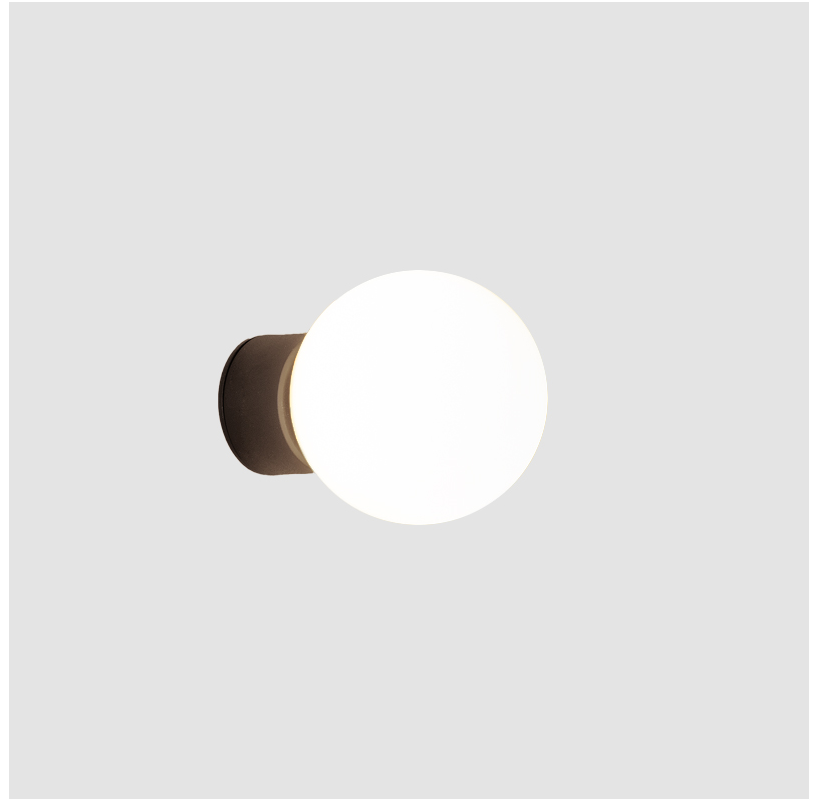

SYMPHONY SURFACE

D92266-

base number   Finish
Options

PROJECT	_____
TYPE	_____
SPECIFIER	_____
QUANTITY	_____
DATE	_____

1. To build a product code in our configurator select the specify button on the base model # product page
2. To build a manual product code on this datasheet choose from the options listed below in blue font and add the suffix to the base model #

GENERAL

Series: Symphony
Partner: Milan
Division: Design
Installation: Surface
Product Type: Wall Surface
Mounting Location: Wall
Light Distribution: Adjustable

PHYSICAL

Shape: Abstract
Diameter (mm): 90
Diameter (in): 3 ⁹/₁₆
Height (mm): 90
Depth (mm): 125
Height (in): 3 ⁹/₁₆
Depth (in): 4 ¹⁵/₁₆
Diffuser: Glass - Opal
Fixture Finish: [AGL / MCL / MKL](#)
Fixture Material: Glass / Metal
Primary Material: Glass

ELECTRICAL

Number of Lamps: 1
Lamp Type: LED Retrofit
Bulb Included: Bulb Not Included
Max. Wattage Per Lamp (W): 4.8
Lamp Base: G9
Input Voltage (V): 120

LED

OPTICAL

RATINGS AND CERTIFICATIONS

Certified By: Certified for North American Standards
IP rating: IP20

4 1/4"
Ø108mm

J-Box cover plate
Included