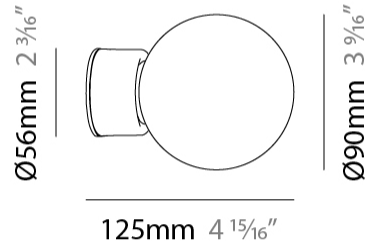

SYMPHONY SURFACE

D92266-

base number   Finish
Options

PROJECT	_____
TYPE	_____
SPECIFIER	_____
QUANTITY	_____
DATE	_____

1. To build a product code in our configurator select the specify button on the base model # product page
2. To build a manual product code on this datasheet choose from the options listed below in blue font and add the suffix to the base model #

GENERAL

Series: Symphony
Partner: Milan
Division: Design
Installation: Surface
Product Type: Wall Surface
Mounting Location: Wall
Light Distribution: Adjustable

PHYSICAL

Shape: Abstract
Diameter (mm): 90
Diameter (in): 3 ⁹/₁₆
Height (mm): 90
Depth (mm): 125
Height (in): 3 ⁹/₁₆
Depth (in): 4 ¹⁵/₁₆
Diffuser: Glass - Opal
Fixture Finish: [AGL / MCL / MKL](#)
Fixture Material: Glass / Metal
Primary Material: Glass

ELECTRICAL

Number of Lamps: 1
Lamp Type: LED Retrofit
Bulb Included: Bulb Not Included
Max. Wattage Per Lamp (W): 4.8
Lamp Base: G9
Input Voltage (V): 120

LED

OPTICAL

RATINGS AND CERTIFICATIONS

Certified By: Certified for North American Standards
IP rating: IP20

4 1/4"
Ø108mm

J-Box cover plate
Included