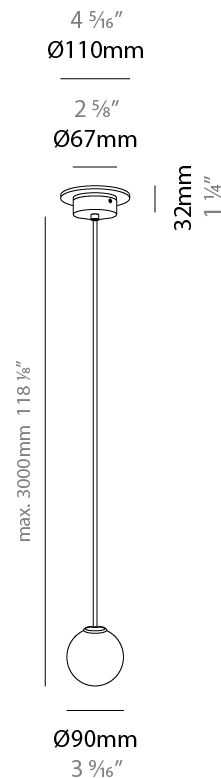

SYMPHONY SUSPENSION

D91230-154

base number

1. To build a product code in our configurator select the specify button on the base model # product page
2. To build a manual product code on this datasheet choose from the options listed below in blue font and add the suffix to the base model #

GENERAL

Series: Symphony
Partner: Milan
Division: Design
Installation: Suspension
Product Type: Pendant
Mounting Location: Ceiling
Light Distribution: Adjustable

PHYSICAL

Shape: Abstract
Diameter (mm): 90
Diameter (in): 3 ⁹/₁₆
Height (mm): 90
Height (in): 3 ⁹/₁₆
Max. Overall Height (mm): 3000
Max. Overall Height (in): 118 ¹/₈
Weight (kg): 1.8
Weight (lbs): 3.999
Diffuser: Glass - Opal
Fixture Finish: MBQ
Fixture Material: Glass / Metal
Primary Material: Glass
Cable Details: 3000mm / 118 1/8" Cable

ELECTRICAL

Number of Lamps: 1
Lamp Type: LED Retrofit
Bulb Included: Bulb Not Included
Total Output Wattage (W): 4.8
Max. Wattage Per Lamp (W): 4.8
Lamp Base: G9
Input Voltage (V): 120

LED

OPTICAL

RATINGS AND CERTIFICATIONS

Certified By: CSA Certified to UL and CSA Standards
IP rating: IP20

PROJECT	
TYPE	
SPECIFIER	
QUANTITY	
DATE