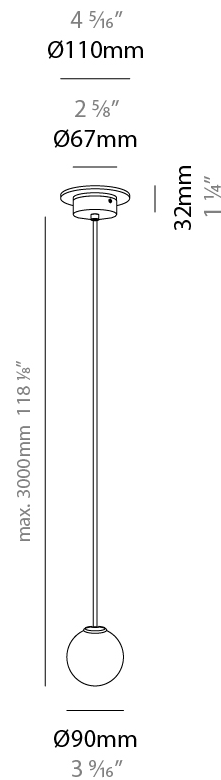

SYMPHONY SUSPENSION

D91230

base number

1. To build a product code in our configurator select the specify button on the base model # product page
2. To build a manual product code on this datasheet choose from the options listed below in blue font and add the suffix to the base model #

GENERAL

Series: Symphony
Partner: Milan
Division: Design
Installation: Suspension
Product Type: Pendant
Mounting Location: Ceiling
Light Distribution: Adjustable

PHYSICAL

Shape: Abstract
Diameter (mm): 90
Diameter (in): 3 ⁹/₁₆
Height (mm): 90
Height (in): 3 ⁹/₁₆
Max. Overall Height (mm): 3000
Max. Overall Height (in): 118 ¹/₈
Weight (kg): 1.8
Weight (lbs): 3.999
Diffuser: Glass - Opal
Fixture Finish: MBQ
Fixture Material: Glass / Metal
Primary Material: Glass
Cable Details: 3000mm / 118 1/8" Cable

ELECTRICAL

Number of Lamps: 1
Lamp Type: LED Retrofit
Bulb Included: Bulb Not Included
Total Output Wattage (W): 4.8
Max. Wattage Per Lamp (W): 4.8
Lamp Base: G9
Input Voltage (V): 120

LED

OPTICAL

RATINGS AND CERTIFICATIONS

Certified By: CSA Certified to UL and CSA Standards
IP rating: IP20

PROJECT	
TYPE	
SPECIFIER	
QUANTITY	
DATE