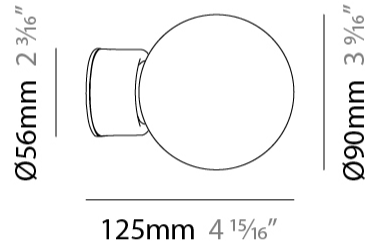

#### PHYSICAL

Shape: Abstract  
 Diameter (mm): 90  
 Diameter (in): 3 <sup>9</sup>/<sub>16</sub>  
 Height (mm): 90  
 Height (in): 3 <sup>9</sup>/<sub>16</sub>  
 Max. Overall Height (mm): 3000  
 Max. Overall Height (in): 118 <sup>1</sup>/<sub>8</sub>  
 Weight (kg): 1.8  
 Weight (lbs): 3.999  
 Diffuser: Glass - Opal  
 Fixture Finish: MBQ  
 Fixture Material: Glass / Metal  
 Primary Material: Glass  
 Cable Details: 3000mm / 118 1/8" Cable

#### PHYSICAL

Shape: Abstract  
 Diameter (mm): 90  
 Diameter (in): 3 <sup>9</sup>/<sub>16</sub>  
 Height (mm): 90  
 Height (in): 3 <sup>9</sup>/<sub>16</sub>  
 Max. Overall Height (mm): 3000  
 Max. Overall Height (in): 118 <sup>1</sup>/<sub>8</sub>  
 Weight (kg): 1.8  
 Weight (lbs): 3.999  
 Diffuser: Glass - Opal  
 Fixture Finish: AGL  
 Fixture Material: Glass / Metal  
 Primary Material: Glass  
 Cable Details: 3000mm / 118 1/8" Cable

#### PHYSICAL

Shape: Abstract             
 Diameter (mm): 90             
 Diameter (in): 3 <sup>9</sup>/<sub>16</sub>             
 Height (mm): 90             
 Depth (mm): 125             
 Height (in): 3 <sup>9</sup>/<sub>16</sub>             
 Depth (in): 4 <sup>15</sup>/<sub>16</sub>             
 Diffuser: Glass - Opal             
[Fixture Finish: AGL / MCL / MKL](#)             
 Fixture Material: Glass / Metal             
 Primary Material: Glass           

#### RATINGS AND CERTIFICATIONS

Certified By: Certified for North American Standards             
 IP rating: IP20           

4 1/4"  
Ø108mm

J-Box cover plate  
Included

D92266-

PROJECT

TYPE

SPECIFIER