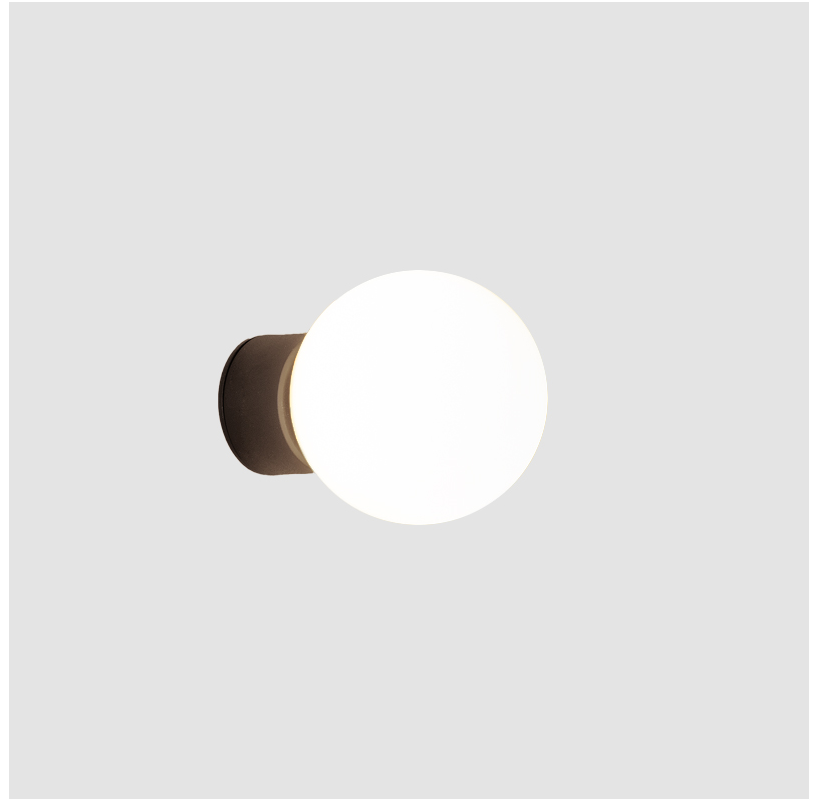

SYMPHONY SURFACE

D92266-

base number   Finish
Options

PROJECT
TYPE
SPECIFIER
QUANTITY
DATE

1. To build a product code in our configurator select the specify button on the base model # product page
2. To build a manual product code on this datasheet choose from the options listed below in blue font and add the suffix to the base model #

GENERAL

Series: Symphony
Partner: Milan
Division: Design
Installation: Surface
Product Type: Wall Surface
Mounting Location: Wall
Light Distribution: Adjustable

PHYSICAL

Shape: Abstract
Diameter (mm): 90
Diameter (in): 3 ⁹/₁₆
Height (mm): 90
Depth (mm): 125
Height (in): 3 ⁹/₁₆
Depth (in): 4 ¹⁵/₁₆
Diffuser: Glass - Opal
[Fixture Finish: AGL / MCL / MKL](#)
Fixture Material: Glass / Metal
Primary Material: Glass

ELECTRICAL

Number of Lamps: 1
Lamp Type: LED Retrofit
Bulb Included: Bulb Not Included
Max. Wattage Per Lamp (W): 4.8
Lamp Base: G9
Input Voltage (V): 120

LED

OPTICAL

RATINGS AND CERTIFICATIONS

Certified By: Certified for North American Standards
IP rating: IP20

4 1/4"
Ø108mm

J-Box cover plate
Included