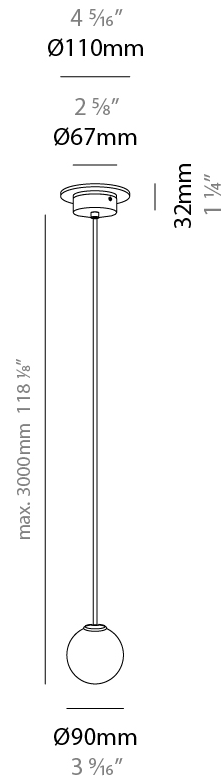

SYMPHONY SUSPENSION

D91230

base number

1. To build a product code in our configurator select the specify button on the base model # product page
2. To build a manual product code on this datasheet choose from the options listed below in blue font and add the suffix to the base model #

GENERAL

Series: Symphony
Brand: Milan
Division: Design
Mounting Type: Suspension
Mounting Location: Ceiling
Subcategory: Pendant

PHYSICAL

Shape: Abstract
Diameter (mm): 90
Diameter (in): 3 ⁹/₁₆
Height (mm): 90
Height (in): 3 ⁹/₁₆
Max. Overall Height (mm): 3000
Max. Overall Height (in): 118 ¹/₈
Light Distribution: Direct
Weight (kg): 1.8
Weight (lbs): 3.999
Diffuser: Glass - Opal
Fixture Finish: MBQ
Fixture Material: Glass / Metal
Cable Details: 3000mm / 118 1/8" Cable

ELECTRICAL

Number of Lamps: 1
Lamp Type: LED Retrofit
Bulb Included: Bulb Not Included
Total Output Wattage (W): 4.8
Max. Wattage Per Lamp (W): 4.8
Lamp Base: G9
Input Voltage (V): 120

LED

OPTICAL

RATINGS AND CERTIFICATIONS

Certified By: CSA Certified to UL and CSA Standards
IP rating: IP20

PROJECT	
TYPE	
SPECIFIER	
QUANTITY	
DATE