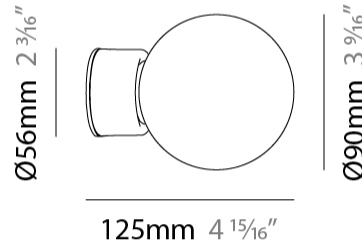

#### PHYSICAL

Shape: Abstract  
 Diameter (mm): 90  
 Diameter (in): 3 <sup>9</sup>/<sub>16</sub>  
 Height (mm): 90  
 Height (in): 3 <sup>9</sup>/<sub>16</sub>  
 Max. Overall Height (mm): 3000  
 Max. Overall Height (in): 118 <sup>1</sup>/<sub>8</sub>  
 Light Distribution: Direct  
 Weight (kg): 1.8  
 Weight (lbs): 3.999  
 Diffuser: Glass - Opal  
 Fixture Finish: MBQ  
 Fixture Material: Glass / Metal  
 Cable Details: 3000mm / 118 1/8" Cable

#### PHYSICAL

Shape: Abstract \_\_\_\_\_  
 Diameter (mm): 90 \_\_\_\_\_  
 Diameter (in): 3 <sup>9</sup>/<sub>16</sub> \_\_\_\_\_  
 Height (mm): 90 \_\_\_\_\_  
 Depth (mm): 125 \_\_\_\_\_  
 Height (in): 3 <sup>9</sup>/<sub>16</sub> \_\_\_\_\_  
 Depth (in): 4 <sup>15</sup>/<sub>16</sub> \_\_\_\_\_  
 Light Distribution: Direct \_\_\_\_\_  
 Diffuser: Glass - Opal \_\_\_\_\_  
 Fixture Finish: [AGL / MCL / MKL](#) \_\_\_\_\_  
 Fixture Material: Glass / Metal \_\_\_\_\_

#### OPTICAL

#### RATINGS AND CERTIFICATIONS

Certified By: Certified for North American Standards \_\_\_\_\_  
 IP rating: IP20 \_\_\_\_\_

4 1/4"  
 Ø108mm

J-Box cover plate  
 Included