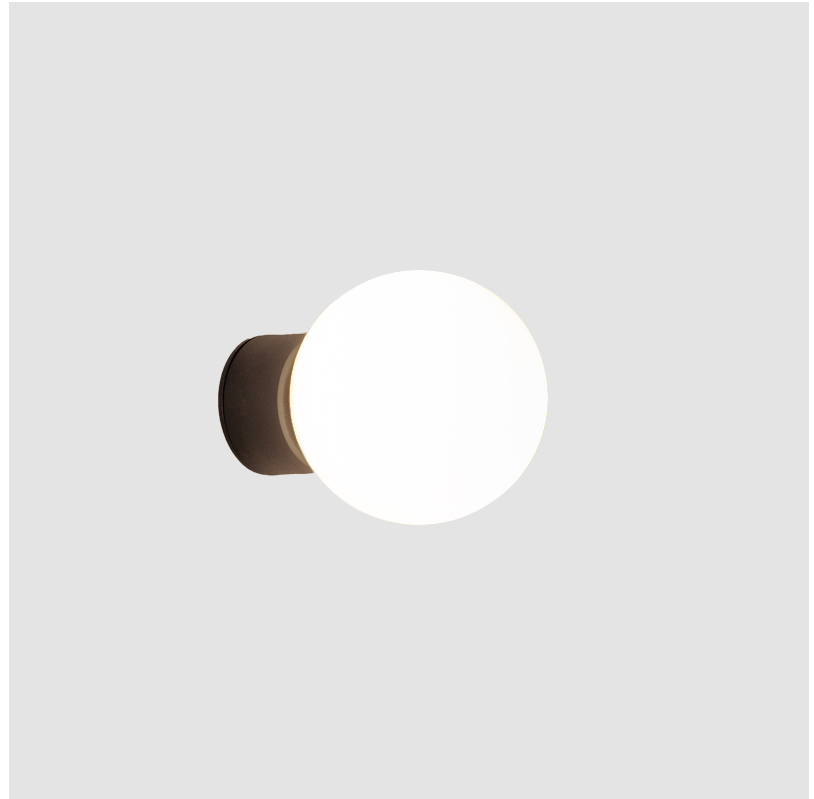

SYMPHONY SURFACE

D92266-

base number   Finish
Options

PROJECT	_____
TYPE	_____
SPECIFIER	_____
QUANTITY	_____
DATE	_____

1. To build a product code in our configurator select the specify button on the base model # product page
2. To build a manual product code on this datasheet choose from the options listed below in blue font and add the suffix to the base model #

GENERAL

Series: Symphony _____
Brand: Milan _____
Division: Design _____
Mounting Type: Surface _____
Mounting Location: Wall _____
Subcategory: Ambient _____

PHYSICAL

Shape: Abstract _____
Diameter (mm): 90 _____
Diameter (in): 3 ⁹/₁₆ _____
Height (mm): 90 _____
Depth (mm): 125 _____
Height (in): 3 ⁹/₁₆ _____
Depth (in): 4 ¹⁵/₁₆ _____
Light Distribution: Direct _____
Diffuser: Glass - Opal _____
Fixture Finish: [AGL / MCL / MKL](#) _____
Fixture Material: Glass / Metal _____

ELECTRICAL

Number of Lamps: 1 _____
Lamp Type: LED Retrofit _____
Bulb Included: Bulb Not Included _____
Max. Wattage Per Lamp (W): 4.8 _____
Lamp Base: G9 _____
Input Voltage (V): 120 _____

LED

OPTICAL

RATINGS AND CERTIFICATIONS

Certified By: Certified for North American Standards _____
IP rating: IP20 _____

4 1/4"
Ø108mm

J-Box cover plate
Included