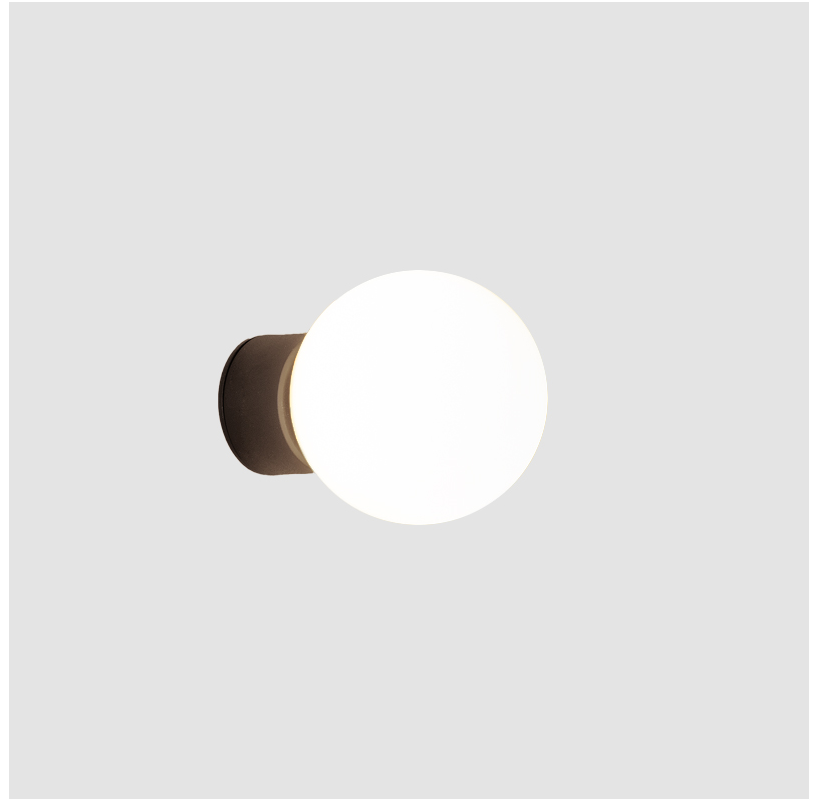

SYMPHONY SURFACE

D92266-

base number   Finish
Options

PROJECT
TYPE
SPECIFIER
QUANTITY
DATE

1. To build a product code in our configurator select the specify button on the base model # product page
2. To build a manual product code on this datasheet choose from the options listed below in blue font and add the suffix to the base model #

GENERAL

Series: Symphony
Partner: Milan
Division: Design
Installation: Surface
Product Type: Wall Surface
Mounting Location: Wall
Light Distribution: Adjustable

PHYSICAL

Shape: Abstract
Diameter (mm): 90
Diameter (in): 3 9/16
Height (mm): 90
Depth (mm): 125
Height (in): 3 9/16
Depth (in): 4 15/16
Diffuser: Glass - Opal
Fixture Finish: [AGL / MCL / MKL](#)
Fixture Material: Glass / Metal
Primary Material: Glass

ELECTRICAL

Number of Lamps: 1
Lamp Type: LED Retrofit
Bulb Included: Bulb Not Included
Max. Wattage Per Lamp (W): 4.8
Lamp Base: G9
Input Voltage (V): 120

LED

OPTICAL

RATINGS AND CERTIFICATIONS

Certified By: Certified for North American Standards
IP rating: IP20

4 1/4"
Ø108mm

J-Box cover plate
Included