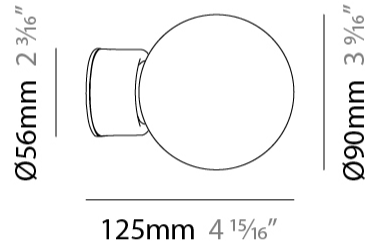

SYMPHONY SURFACE

D92266-

base number   Finish
Options

PROJECT
TYPE
SPECIFIER
QUANTITY
DATE

1. To build a product code in our configurator select the specify button on the base model # product page
2. To build a manual product code on this datasheet choose from the options listed below in blue font and add the suffix to the base model #

GENERAL

Series: Symphony
Partner: Milan
Division: Design
Installation: Surface
Product Type: Wall Surface
Mounting Location: Wall
Light Distribution: Adjustable

PHYSICAL

Shape: Abstract
Diameter (mm): 90
Diameter (in): 3 9/16
Height (mm): 90
Depth (mm): 125
Height (in): 3 9/16
Depth (in): 4 15/16
Diffuser: Glass - Opal
Fixture Finish: [AGL / MCL / MKL](#)
Fixture Material: Glass / Metal
Primary Material: Glass

ELECTRICAL

Number of Lamps: 1
Lamp Type: LED Retrofit
Bulb Included: Bulb Not Included
Max. Wattage Per Lamp (W): 4.8
Lamp Base: G9
Input Voltage (V): 120

LED

OPTICAL

RATINGS AND CERTIFICATIONS

Certified By: Certified for North American Standards
IP rating: IP20

4 1/4"
Ø108mm

J-Box cover plate
Included