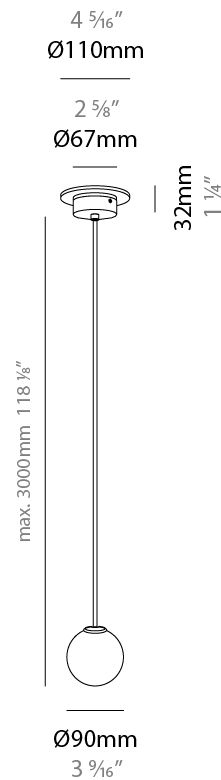

SYMPHONY SUSPENSION

D91230-154

base number

1. To build a product code in our configurator select the specify button on the base model # product page
2. To build a manual product code on this datasheet choose from the options listed below in blue font and add the suffix to the base model #

GENERAL

Series: Symphony
Partner: Milan
Division: Design
Installation: Suspension
Product Type: Pendant
Mounting Location: Ceiling
Light Distribution: Adjustable

PHYSICAL

Shape: Abstract
Diameter (mm): 90
Diameter (in): 3 ⁹/₁₆
Height (mm): 90
Height (in): 3 ⁹/₁₆
Max. Overall Height (mm): 3000
Max. Overall Height (in): 118 ¹/₈
Weight (kg): 1.8
Weight (lbs): 3.999
Diffuser: Glass - Opal
Fixture Finish: MBQ
Fixture Material: Glass / Metal
Primary Material: Glass
Cable Details: 3000mm / 118 1/8" Cable

ELECTRICAL

Number of Lamps: 1
Lamp Type: LED Retrofit
Bulb Included: Bulb Not Included
Total Output Wattage (W): 4.8
Max. Wattage Per Lamp (W): 4.8
Lamp Base: G9
Input Voltage (V): 120

LED

OPTICAL

RATINGS AND CERTIFICATIONS

Certified By: CSA Certified to UL and CSA Standards
IP rating: IP20

PROJECT	
TYPE	
SPECIFIER	
QUANTITY	
DATE