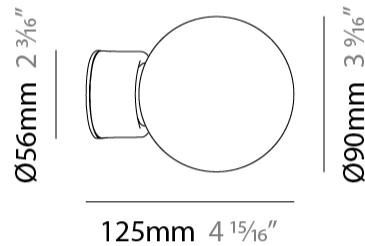

SYMPHONY SURFACE

D92266-

base number   Finish
Options

PROJECT	_____
TYPE	_____
SPECIFIER	_____
QUANTITY	_____
DATE	_____

1. To build a product code in our configurator select the specify button on the base model # product page
2. To build a manual product code on this datasheet choose from the options listed below in blue font and add the suffix to the base model #

GENERAL

Series: Symphony _____
Partner: Milan _____
Division: Design _____
Installation: Surface _____
Product Type: Wall Surface _____
Mounting Location: Wall _____
Light Distribution: Adjustable _____

PHYSICAL

Shape: Abstract _____
Diameter (mm): 90 _____
Diameter (in): 3 ⁹/₁₆ _____
Height (mm): 90 _____
Depth (mm): 125 _____
Height (in): 3 ⁹/₁₆ _____
Depth (in): 4 ¹⁵/₁₆ _____
Diffuser: Glass - Opal _____
Fixture Finish: [AGL / MCL / MKL](#) _____
Fixture Material: Glass / Metal _____
Primary Material: Glass _____

ELECTRICAL

Number of Lamps: 1 _____
Lamp Type: LED Retrofit _____
Bulb Included: Bulb Not Included _____
Max. Wattage Per Lamp (W): 4.8 _____
Lamp Base: G9 _____
Input Voltage (V): 120 _____

LED

OPTICAL

RATINGS AND CERTIFICATIONS

Certified By: Certified for North American Standards _____
IP rating: IP20 _____

4 1/4"
Ø108mm

J-Box cover plate
Included