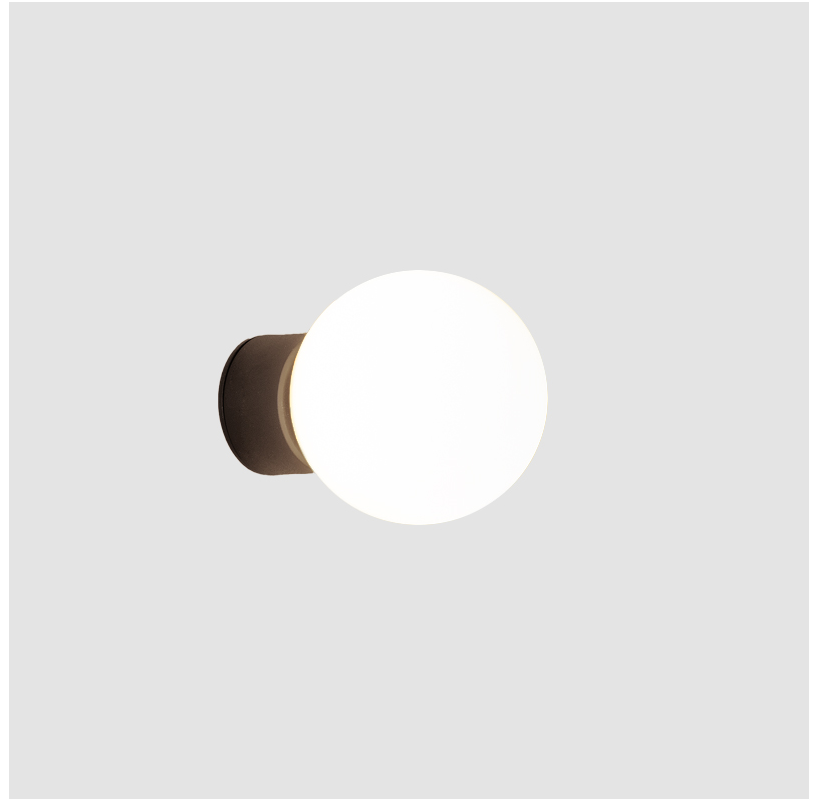

SYMPHONY SURFACE

D92266-

base number   Finish
Options

PROJECT	_____
TYPE	_____
SPECIFIER	_____
QUANTITY	_____
DATE	_____

1. To build a product code in our configurator select the specify button on the base model # product page
2. To build a manual product code on this datasheet choose from the options listed below in blue font and add the suffix to the base model #

GENERAL

Series: Symphony _____
Partner: Milan _____
Division: Design _____
Installation: Surface _____
Product Type: Wall Surface _____
Mounting Location: Wall _____
Light Distribution: Adjustable _____

PHYSICAL

Shape: Abstract _____
Diameter (mm): 90 _____
Diameter (in): 3 ⁹/₁₆ _____
Height (mm): 90 _____
Depth (mm): 125 _____
Height (in): 3 ⁹/₁₆ _____
Depth (in): 4 ¹⁵/₁₆ _____
Diffuser: Glass - Opal _____
Fixture Finish: [AGL / MCL / MKL](#) _____
Fixture Material: Glass / Metal _____
Primary Material: Glass _____

ELECTRICAL

Number of Lamps: 1 _____
Lamp Type: LED Retrofit _____
Bulb Included: Bulb Not Included _____
Max. Wattage Per Lamp (W): 4.8 _____
Lamp Base: G9 _____
Input Voltage (V): 120 _____

LED

OPTICAL

RATINGS AND CERTIFICATIONS

Certified By: Certified for North American Standards _____
IP rating: IP20 _____

4 1/4"
Ø108mm

J-Box cover plate
Included