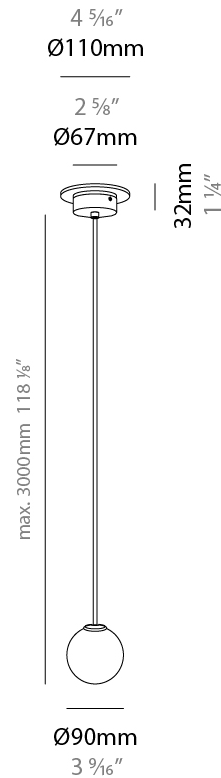

SYMPHONY SUSPENSION

D91230

base number

1. To build a product code in our configurator select the specify button on the base model # product page
2. To build a manual product code on this datasheet choose from the options listed below in blue font and add the suffix to the base model #

GENERAL

Series: Symphony
Partner: Milan
Division: Design
Installation: Suspension
Product Type: Pendant
Mounting Location: Ceiling
Light Distribution: Adjustable

PHYSICAL

Shape: Abstract
Diameter (mm): 90
Diameter (in): 3 ⁹/₁₆
Height (mm): 90
Height (in): 3 ⁹/₁₆
Max. Overall Height (mm): 3000
Max. Overall Height (in): 118 ¹/₈
Weight (kg): 1.8
Weight (lbs): 3.999
Diffuser: Glass - Opal
Fixture Finish: MBQ
Fixture Material: Glass / Metal
Primary Material: Glass
Cable Details: 3000mm / 118 1/8" Cable

ELECTRICAL

Number of Lamps: 1
Lamp Type: LED Retrofit
Bulb Included: Bulb Not Included
Total Output Wattage (W): 4.8
Max. Wattage Per Lamp (W): 4.8
Lamp Base: G9
Input Voltage (V): 120

LED

OPTICAL

RATINGS AND CERTIFICATIONS

Certified By: CSA Certified to UL and CSA Standards
IP rating: IP20

PROJECT	
TYPE	
SPECIFIER	
QUANTITY	
DATE