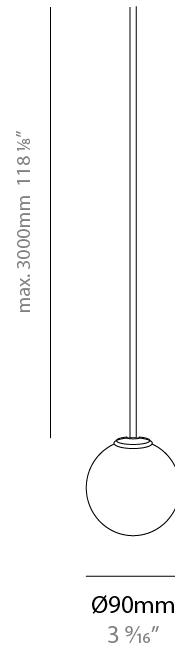

SYMPHONY SUSPENSION

D91247

base number

1. To build a product code in our configurator select the specify button on the base model # product page
2. To build a manual product code on this datasheet choose from the options listed below in blue font and add the suffix to the base model #

GENERAL

Series: Symphony
Partner: Milan
Division: Design
Installation: Suspension
Product Type: Pendant
Mounting Location: Ceiling
Light Distribution: Adjustable

PHYSICAL

Shape: Abstract
Diameter (mm): 90
Diameter (in): 3 ⁹/₁₆
Height (mm): 90
Height (in): 3 ⁹/₁₆
Max. Overall Height (mm): 3000
Max. Overall Height (in): 118 ¹/₈
Weight (kg): 1.8
Weight (lbs): 3.999
Diffuser: Glass - Opal
Fixture Finish: AGL
Fixture Material: Glass / Metal
Primary Material: Glass
Cable Details: 3000mm / 118 1/8" Cable

ELECTRICAL

Number of Lamps: 1
Lamp Type: LED Retrofit
Bulb Included: Bulb Not Included
Total Output Wattage (W): 4.8
Max. Wattage Per Lamp (W): 4.8
Lamp Base: G9
Input Voltage (V): 120

LED

OPTICAL

RATINGS AND CERTIFICATIONS

Certified By: CSA Certified to UL and CSA Standards
IP rating: IP20

PROJECT
TYPE
SPECIFIER
QUANTITY
DATE