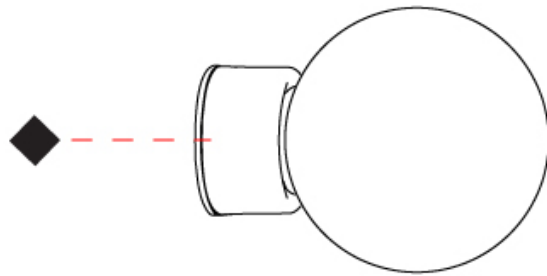

SYMPHONY SURFACE

D92266-

PROJECT

TYPE

SPECIFIER

QUANTITY

DATE