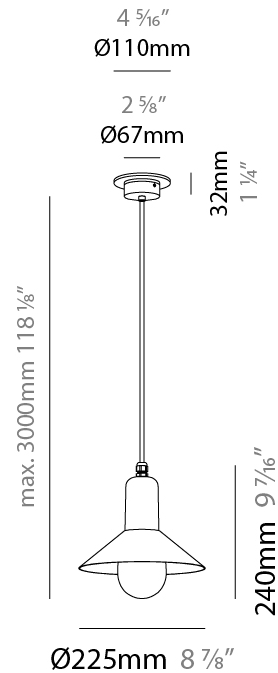

PROJECT	
TYPE	
SPECIFIER	
QUANTITY	
DATE	

TAGOMAGO SUSPENSION

D91228-

base number   Finish
Options

1. To build a product code in our configurator select the specify button on the base model # product page
2. To build a manual product code on this datasheet choose from the options listed below in blue font and add the suffix to the base model #

GENERAL

Series: Tagomago
Partner: Milan
Division: Design
Installation: Suspension
Product Type: Pendant
Mounting Location: Ceiling
Light Distribution: Direct / Indirect

PHYSICAL

Shape: Round
Diameter (mm): 225
Diameter (in): 8 7/8
Height (mm): 240
Height (in): 9 7/16
Max. Overall Height (mm): 3000
Max. Overall Height (in): 118 1/8
Diffuser: Glass - Opal
Fixture Finish: AGG / MCL / MWL
Fixture Material: Glass / Metal
Primary Material: Glass
Cable Details: 2880mm / 113 3/8" Cable

ELECTRICAL

Number of Lamps: 1
Lamp Type: LED Retrofit
Bulb Included: Bulb Not Included
Max. Wattage Per Lamp (W): 5
Lamp Base: E12
Input Voltage (V): 120

LED

OPTICAL

RATINGS AND CERTIFICATIONS

Certified By: Certified for North American Standards
IP rating: IP20