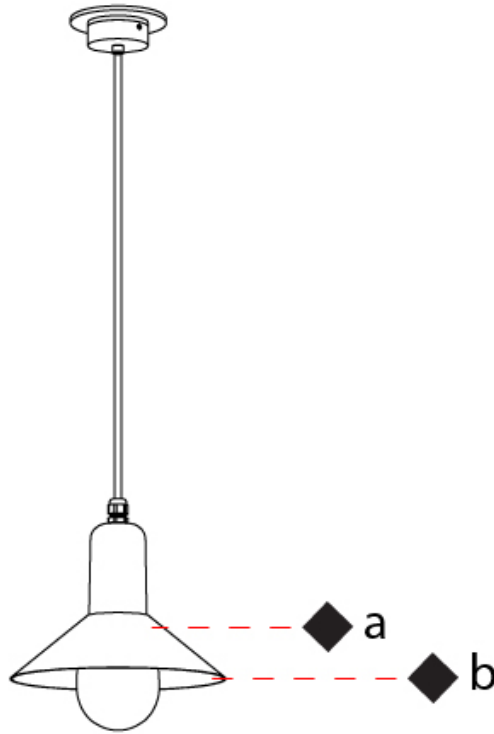

TAGOMAGO SUSPENSION

D91228-

PROJECT _____

TYPE _____

SPECIFIER _____

QUANTITY _____

DATE _____

D