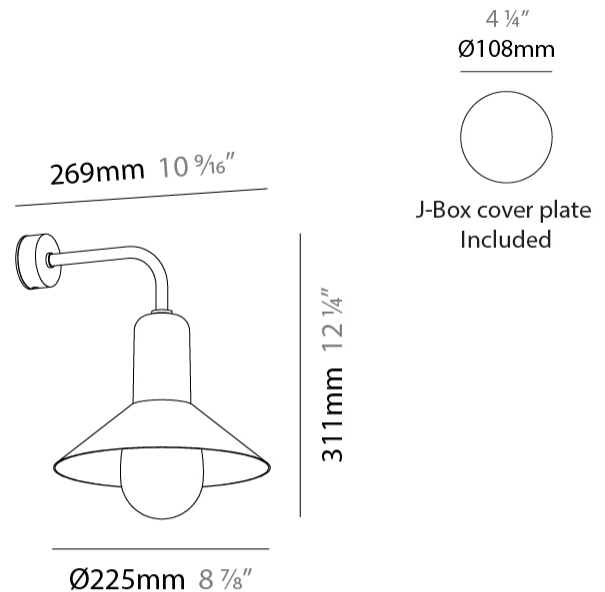

PROJECT	_____
TYPE	_____
SPECIFIER	_____
QUANTITY	_____
DATE	_____

TAGOMAGO SURFACE

D93255-

base number   Finish
Options

1. To build a product code in our configurator select the specify button on the base model # product page
2. To build a manual product code on this datasheet choose from the options listed below in blue font and add the suffix to the base model #

GENERAL

Series: Tagomago _____
Partner: Milan _____
Division: Design _____
Installation: Surface _____
Product Type: Wall Surface _____
Mounting Location: Wall _____
Light Distribution: Direct / Indirect _____

PHYSICAL

Shape: Round _____
Diameter (mm): 225 _____
Diameter (in): 8 7/8 _____
Height (mm): 311 _____
Height (in): 12 1/4 _____
Extension (mm): 269 _____
Extension (in): 10 9/16 _____
Diffuser: Glass - Opal _____
Fixture Finish: AGG / MCL / MWL _____
Fixture Material: Glass / Metal _____
Primary Material: Glass _____

ELECTRICAL

Number of Lamps: 1 _____
Lamp Type: LED Retrofit _____
Bulb Included: Bulb Not Included _____
Max. Wattage Per Lamp (W): 5 _____
Lamp Base: E12 _____
Input Voltage (V): 120 _____

LED

OPTICAL

RATINGS AND CERTIFICATIONS

Certified By: Certified for North American Standards _____
IP rating: IP20 _____