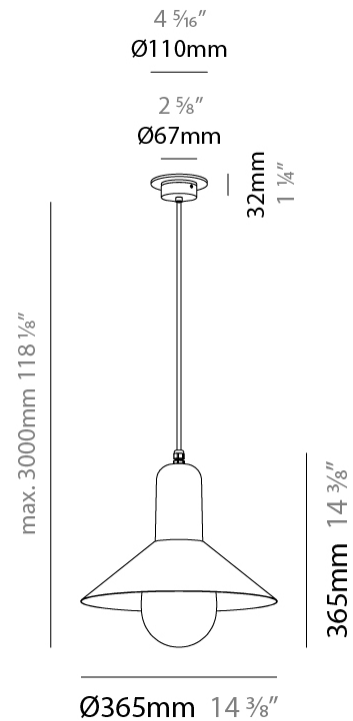

PROJECT	_____
TYPE	_____
SPECIFIER	_____
QUANTITY	_____
DATE	_____

TAGOMAGO SUSPENSION

D91229-

base number   Finish
Options

1. To build a product code in our configurator select the specify button on the base model # product page
2. To build a manual product code on this datasheet choose from the options listed below in blue font and add the suffix to the base model #

GENERAL

Series: Tagomago
Partner: Milan
Division: Design
Installation: Suspension
Product Type: Pendant
Mounting Location: Ceiling
Light Distribution: Direct / Indirect

PHYSICAL

Shape: Abstract
Diameter (mm): 365
Diameter (in): 14 ³/₈
Height (mm): 365
Height (in): 14 ³/₈
Max. Overall Height (mm): 3000
Max. Overall Height (in): 118 ¹/₈
Diffuser: Glass - Opal
Fixture Finish: AGG / MCL / MWL
Fixture Material: Glass / Metal
Primary Material: Glass
Cable Details: 2635mm / 103 3/4" Cable

ELECTRICAL

Number of Lamps: 1
Lamp Type: LED Retrofit
Bulb Included: Bulb Not Included
Max. Wattage Per Lamp (W): 12
Lamp Base: E26
Input Voltage (V): 120

LED

OPTICAL

RATINGS AND CERTIFICATIONS

Certified By: Certified for North American Standards
IP rating: IP20