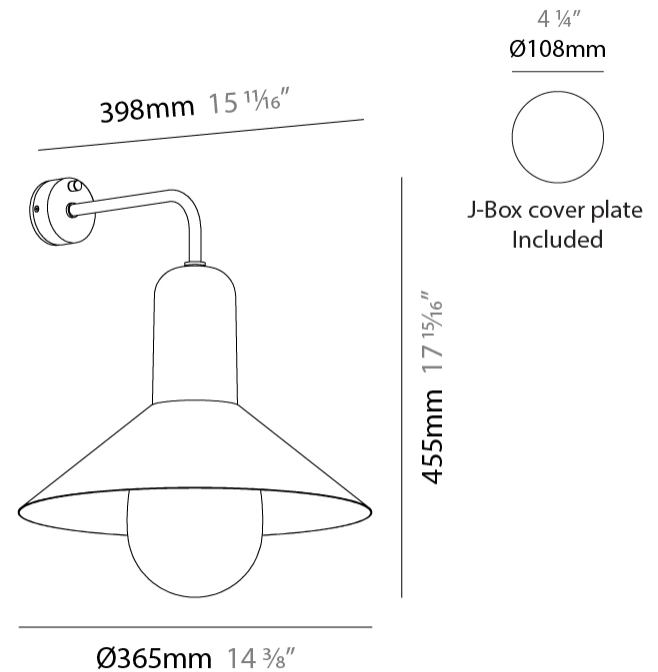

PROJECT	_____
TYPE	_____
SPECIFIER	_____
QUANTITY	_____
DATE	_____

TAGOMAGO SURFACE

D93256-

base number _____
Finish Options _____

1. To build a product code in our configurator select the specify button on the base model # product page
2. To build a manual product code on this datasheet choose from the options listed below in blue font and add the suffix to the base model #

GENERAL

Series: Tagomago _____
Partner: Milan _____
Division: Design _____
Installation: Surface _____
Product Type: Wall Surface _____
Mounting Location: Wall _____
Light Distribution: Direct / Indirect _____

PHYSICAL

Shape: Abstract _____
Diameter (mm): 365 _____
Diameter (in): 14 ³/₈ _____
Height (mm): 455 _____
Height (in): 17 ¹⁵/₁₆ _____
Extension (mm): 398 _____
Extension (in): 15 ¹¹/₁₆ _____
Diffuser: Glass - Opal _____
Fixture Finish: AGG / MCL / MWL _____
Fixture Material: Glass / Metal _____
Primary Material: Glass _____

ELECTRICAL

Number of Lamps: 1 _____
Lamp Type: LED Retrofit _____
Bulb Included: Bulb Not Included _____
Max. Wattage Per Lamp (W): 12 _____
Lamp Base: E26 _____
Input Voltage (V): 120 _____

LED

OPTICAL

RATINGS AND CERTIFICATIONS

Certified By: Certified for North American Standards _____
IP rating: IP20 _____