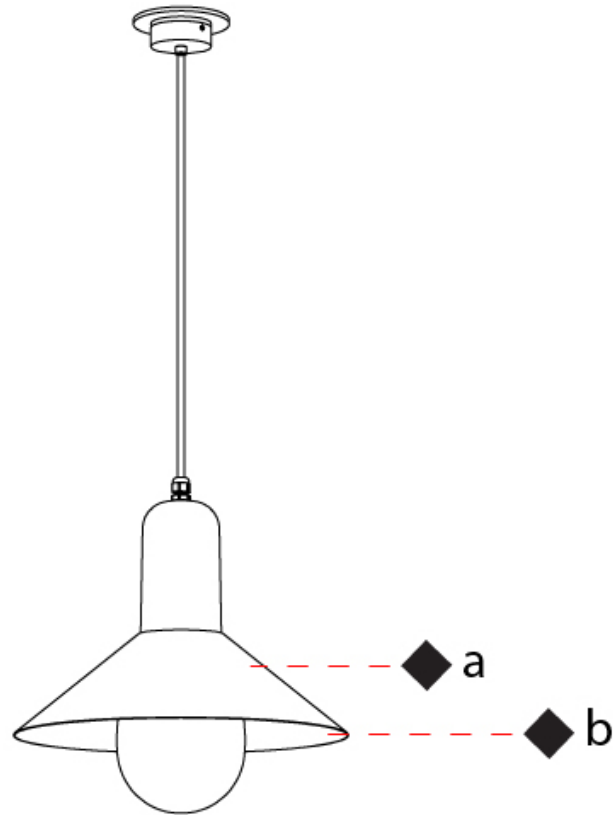

TAGOMAGO SUSPENSION

D91229-

PROJECT _____

TYPE _____

SPECIFIER _____

QUANTITY _____

DATE _____

D