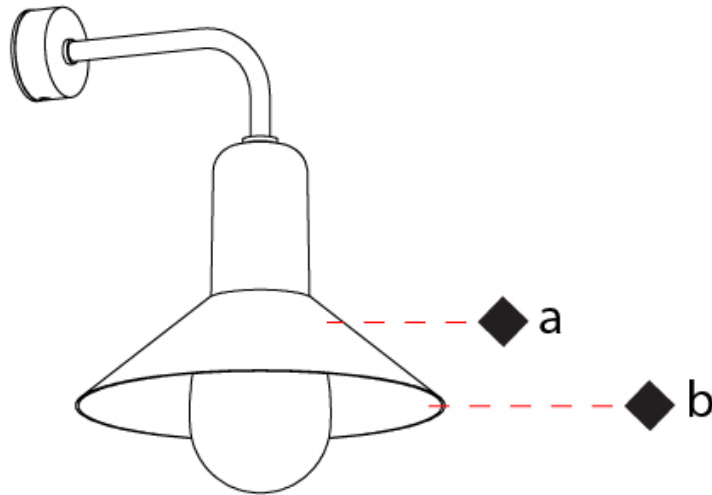

D93255-

PROJECT _____

TYPE _____

SPECIFIER _____

QUANTITY _____

DATE _____

D