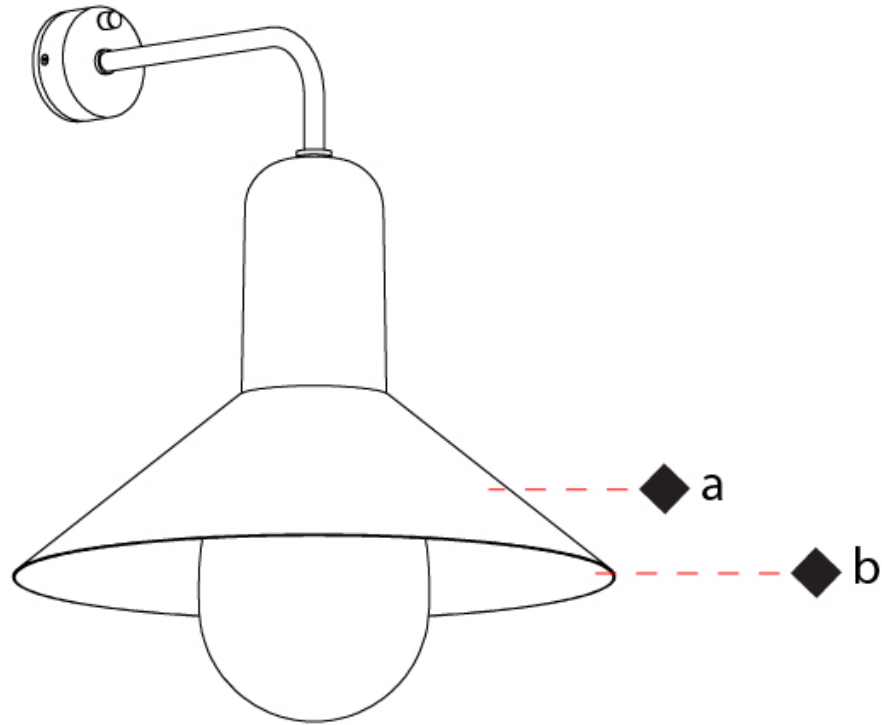

D93256-

PROJECT _____

TYPE _____

SPECIFIER _____

QUANTITY _____

DATE _____

D