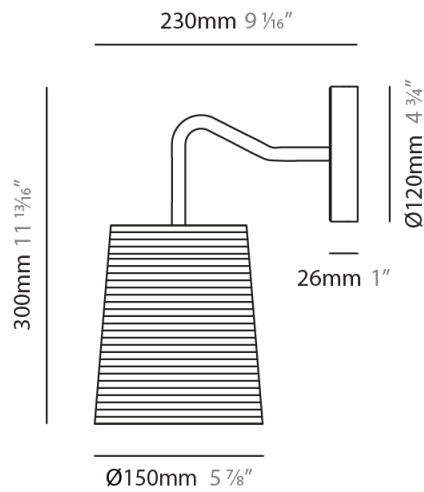

TALI SURFACE

D53008-

base number   Finish
Options

1. To build a product code in our configurator select the specify button on the base model # product page
2. To build a manual product code on this datasheet choose from the options listed below in blue font and add the suffix to the base model #

GENERAL

Series: Tali
Partner: Fambuena
Division: Design
Installation: Surface
Product Type: Wall Surface
Mounting Location: Wall

PHYSICAL

Shape: Cylinder
Diameter (mm): 150
Diameter (in): 5 7/8
Height (mm): 300
Height (in): 11 13/16
Extension (mm): 230
Extension (in): 9 1/16
Diffuser: Rope Shade
Fixture Finish: [BEI / WHI](#)
Fixture Material: Fabric Cord
Primary Material: Fabric

ELECTRICAL

Number of Lamps: 1
Lamp Type: LED Retrofit
Lamp Shape: A19
Bulb Included: Bulb Not Included
Max. Wattage Per Lamp (W): 5
Lamp Base: E26
Input Voltage (V): 120
Upon Request: 277Vac / GU24

LED

OPTICAL

RATINGS AND CERTIFICATIONS

Certified By: Certified for North American Standards
IP rating: IP20

PROJECT
TYPE
SPECIFIER
QUANTITY
DATE