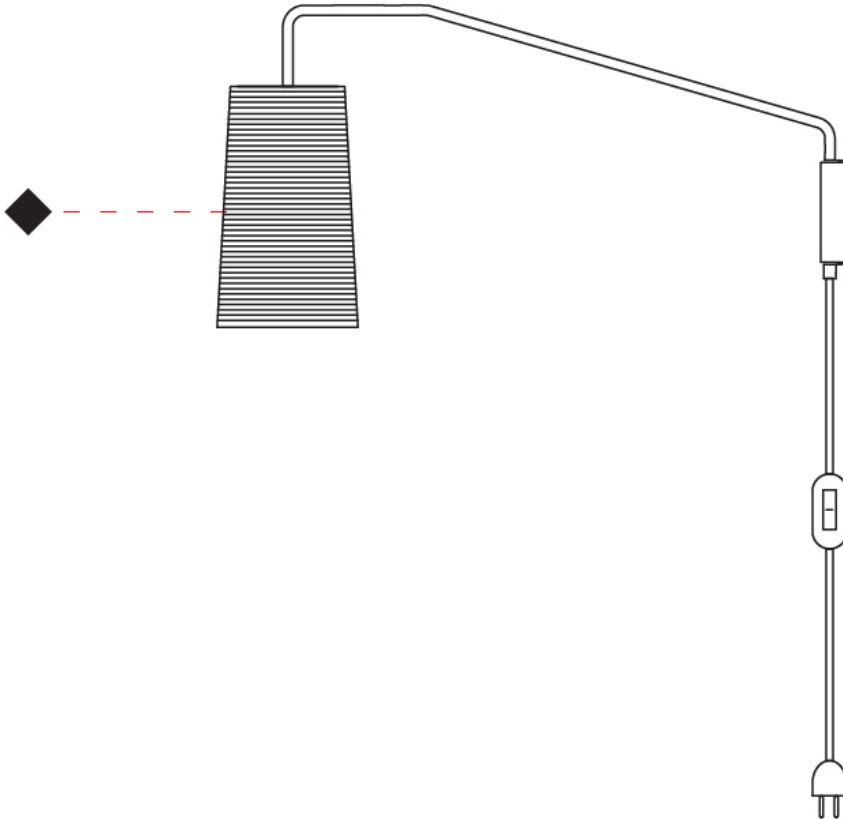

D53010-

PROJECT	_____
TYPE	_____
SPECIFIER	_____
QUANTITY	_____
DATE	_____