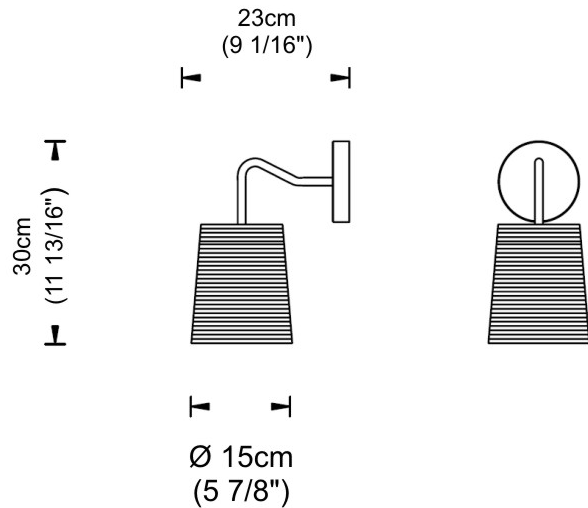

TALI SURFACE

D53008- : D53008-WHI

base number

1. To build a product code in our configurator select the specify button on the base model # product page
2. To build a manual product code on this datasheet choose from the options listed below in blue font and add the suffix to the base model #

GENERAL

Series: Tali
Partner: Fambuena
Division: Design
Installation: Surface
Product Type: Wall Surface
Mounting Location: Wall

PHYSICAL

Shape: Cylinder
Diameter (mm): 150
Diameter (in): 5 ⁷/₈
Height (mm): 300
Height (in): 11 ¹³/₁₆
Extension (mm): 230
Extension (in): 9 ¹/₁₆
Fixture Material: Fabric Cord
Primary Material: Fabric

ELECTRICAL

Lamp Type: LED Retrofit
Max. Wattage Per Lamp (W): 5
Driver Included: No

LED

OPTICAL

RATINGS AND CERTIFICATIONS

Certified By: Certified for North American Standards
IP rating: IP20

PROJECT
TYPE
SPECIFIER
QUANTITY
DATE