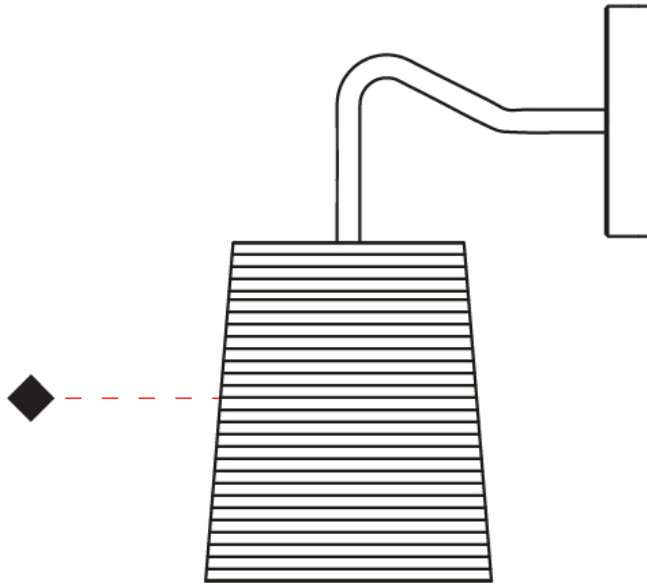

D53008-

PROJECT _____

TYPE _____

SPECIFIER _____

QUANTITY _____

DATE _____

D