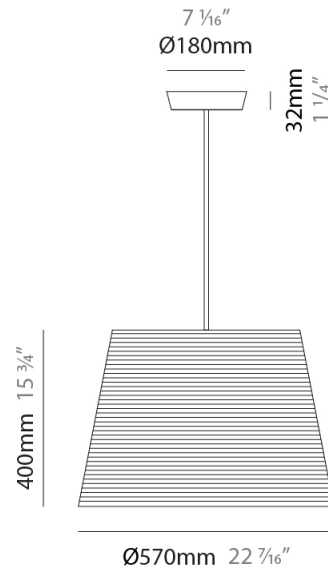

PROJECT	
TYPE	
SPECIFIER	
QUANTITY	
DATE	

TALI SUSPENSION

D51019-

base number   Finish
Options

1. To build a product code in our configurator select the specify button on the base model # product page
2. To build a manual product code on this datasheet choose from the options listed below in blue font and add the suffix to the base model #

GENERAL

Series: Tali
Partner: Fambuena
Division: Design
Installation: Suspension
Product Type: Pendant
Mounting Location: Ceiling

PHYSICAL

Shape: Cylinder
Diameter (mm): 570
Diameter (in): 22 ⁷/₁₆
Height (mm): 400
Height (in): 15 ³/₄
Diffuser: Rope Shade
Fixture Finish: BEI / WHI
Fixture Material: Fabric Cord
Primary Material: Fabric
Cable Details: Cable length 2000mm / 79"

ELECTRICAL

Number of Lamps: 1
Lamp Type: LED Retrofit
Lamp Shape: A19
Bulb Included: Bulb Not Included
Max. Wattage Per Lamp (W): 15
Lamp Base: E26
Input Voltage (V): 120
Upon Request: 277Vac / GU24

LED

OPTICAL

RATINGS AND CERTIFICATIONS

Certified By: Certified for North American Standards
IP rating: IP20