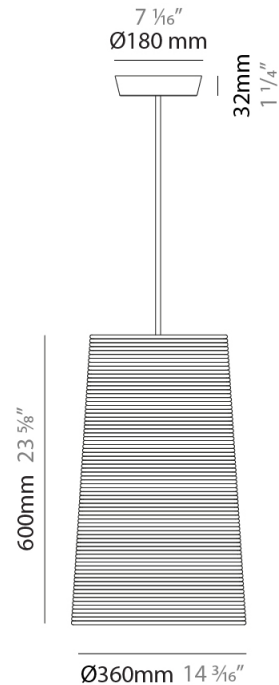

PROJECT	_____
TYPE	_____
SPECIFIER	_____
QUANTITY	_____
DATE	_____

TALI SUSPENSION

D51018-

base number   Finish
Options

1. To build a product code in our configurator select the specify button on the base model # product page
2. To build a manual product code on this datasheet choose from the options listed below in blue font and add the suffix to the base model #

GENERAL

Series: Tali
Partner: Fambuena
Division: Design
Installation: Suspension
Product Type: Pendant
Mounting Location: Ceiling

PHYSICAL

Shape: Cylinder
Diameter (mm): 360
Diameter (in): 14 ³/₁₆
Height (mm): 600
Height (in): 23 ⁵/₈
Diffuser: Rope Shade
Fixture Finish: BEI / WHI
Fixture Material: Fabric Cord
Primary Material: Fabric
Cable Details: Cable length 2000mm / 79"

ELECTRICAL

Number of Lamps: 1
Lamp Type: LED Retrofit
Lamp Shape: A19
Bulb Included: Bulb Not Included
Max. Wattage Per Lamp (W): 15
Lamp Base: E26
Input Voltage (V): 120
Upon Request: 277Vac / GU24

LED

OPTICAL

RATINGS AND CERTIFICATIONS

Certified By: Certified for North American Standards
IP rating: IP20