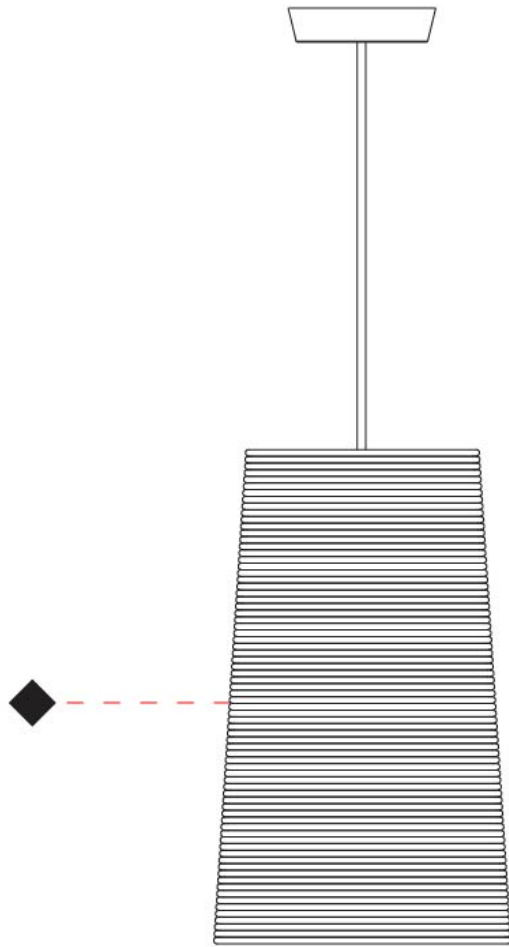

TALI SUSPENSION

D51018-

PROJECT

TYPE

SPECIFIER

QUANTITY

DATE

D