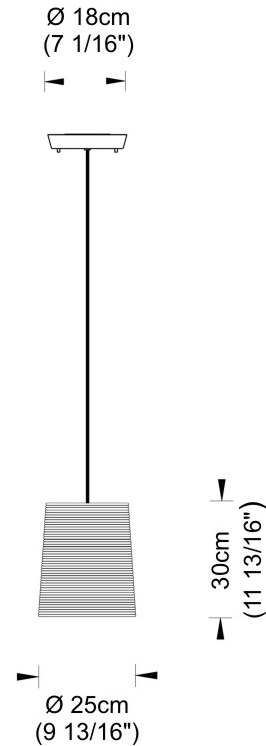

TALI SUSPENSION

D51017- : D51017-WHI

base number

1. To build a product code in our configurator select the specify button on the base model # product page
2. To build a manual product code on this datasheet choose from the options listed below in blue font and add the suffix to the base model #

GENERAL

Series: Tali
Partner: Fambuena
Division: Design
Installation: Suspension
Product Type: Pendant
Mounting Location: Ceiling

PHYSICAL

Shape: Cylinder
Diameter (mm): 2509
Diameter (in): 98 ³/₄
Height (mm): 300
Height (in): 11 ¹³/₁₆
Fixture Material: Fabric Cord
Primary Material: Cord
Cable Details: Cable length 2m / 79"

ELECTRICAL

Lamp Type: LED Retrofit
Max. Wattage Per Lamp (W): 7
Driver Included: No

LED

OPTICAL

RATINGS AND CERTIFICATIONS

Certified By: Certified for North American Standards
IP rating: IP20

PROJECT
TYPE
SPECIFIER
QUANTITY
DATE