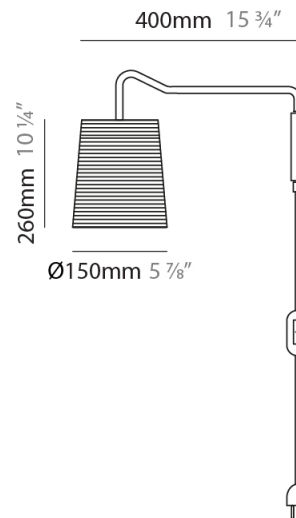

TALI SURFACE

D53009-

base number   Finish
Options

1. To build a product code in our configurator select the specify button on the base model # product page
2. To build a manual product code on this datasheet choose from the options listed below in blue font and add the suffix to the base model #

GENERAL

Series: Tali
Partner: Fambuena
Division: Design
Installation: Surface
Product Type: Wall Surface
Mounting Location: Wall

PHYSICAL

Shape: Cylinder
Diameter (mm): 150
Diameter (in): 5 7/8
Height (mm): 260
Height (in): 10 1/4
Extension (mm): 400
Extension (in): 15 3/4
Diffuser: Rope Shade
Fixture Finish: BEI / WHI
Fixture Material: Fabric Cord
Primary Material: Fabric
Cable Details: Cable length 2000mm / 79"

ELECTRICAL

Number of Lamps: 1
Lamp Type: LED Retrofit
Lamp Shape: A19
Bulb Included: Bulb Not Included
Max. Wattage Per Lamp (W): 5
Lamp Base: E26
Input Voltage (V): 120
Upon Request: 277Vac / GU24

LED

OPTICAL

RATINGS AND CERTIFICATIONS

Certified By: Certified for North American Standards
IP rating: IP20

PROJECT	_____
TYPE	_____
SPECIFIER	_____
QUANTITY	_____
DATE	_____