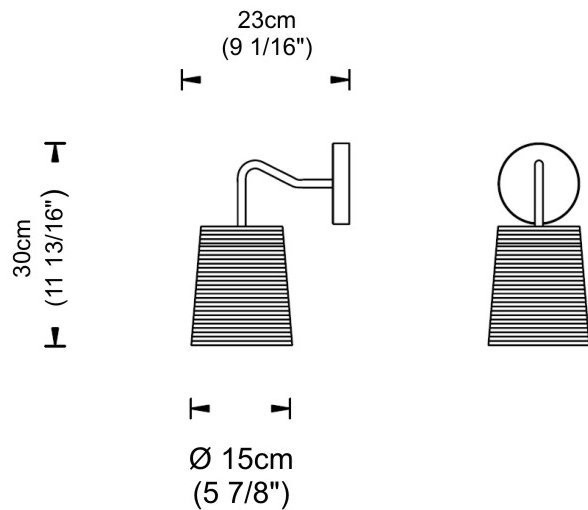

PROJECT
TYPE
SPECIFIER
QUANTITY
DATE

TALI SURFACE

D53008- : D53008-BEI

base number

1. To build a product code in our configurator select the specify button on the base model # product page
2. To build a manual product code on this datasheet choose from the options listed below in blue font and add the suffix to the base model #

GENERAL

Series: Tali
Partner: Fambuena
Division: Design
Installation: Surface
Product Type: Wall Surface
Mounting Location: Wall

PHYSICAL

Shape: Cylinder
Diameter (mm): 150
Diameter (in): 5 ⁷/₈
Height (mm): 300
Height (in): 11 ¹³/₁₆
Extension (mm): 230
Extension (in): 9 ¹/₁₆
Fixture Material: Fabric Cord
Primary Material: Fabric

ELECTRICAL

Lamp Type: LED Retrofit
Max. Wattage Per Lamp (W): 5
Driver Included: No

LED

OPTICAL

RATINGS AND CERTIFICATIONS

Certified By: Certified for North American Standards
IP rating: IP20