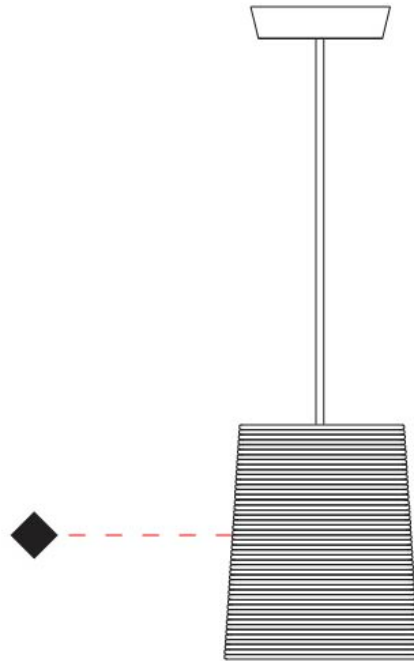

TALI SUSPENSION

D51017-

PROJECT

TYPE

SPECIFIER

QUANTITY

DATE