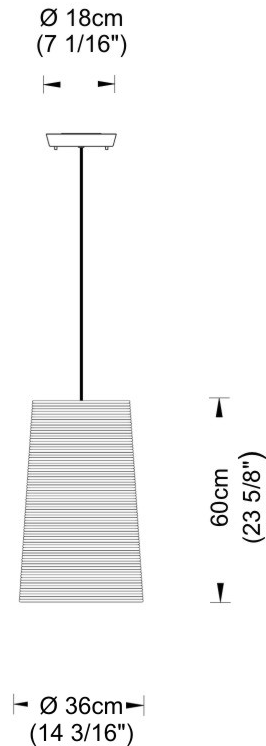

TALI SUSPENSION

D51018- : D51018-BEI

base number

1. To build a product code in our configurator select the specify button on the base model # product page
2. To build a manual product code on this datasheet choose from the options listed below in blue font and add the suffix to the base model #

GENERAL

Series: Tali
Partner: Fambuena
Division: Design
Installation: Suspension
Product Type: Pendant
Mounting Location: Ceiling

PHYSICAL

Shape: Cylinder
Diameter (mm): 360
Diameter (in): 14 $\frac{3}{16}$
Height (mm): 600
Height (in): 23 $\frac{5}{8}$
Fixture Material: Fabric Cord
Primary Material: Cord
Cable Details: Cable length 2m / 79"

ELECTRICAL

Lamp Type: LED Retrofit
Max. Wattage Per Lamp (W): 15
Driver Included: No

LED

OPTICAL

RATINGS AND CERTIFICATIONS

Certified By: Certified for North American Standards
IP rating: IP20

PROJECT	_____
TYPE	_____
SPECIFIER	_____
QUANTITY	_____
DATE	_____