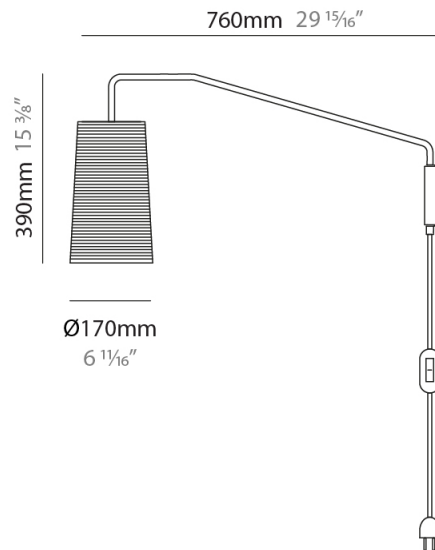

PROJECT
TYPE
SPECIFIER
QUANTITY
DATE

TALI SURFACE

D53010-

base number   Finish
Options

1. To build a product code in our configurator select the specify button on the base model # product page
2. To build a manual product code on this datasheet choose from the options listed below in blue font and add the suffix to the base model #

GENERAL

Series: Tali
Partner: Fambuena
Division: Design
Installation: Surface
Product Type: Wall Surface
Mounting Location: Wall

PHYSICAL

Shape: Cylinder
Diameter (mm): 170
Diameter (in): 6 11/16
Height (mm): 390
Height (in): 15 3/8
Extension (mm): 760
Extension (in): 29 15/16
Diffuser: Rope Shade
Fixture Finish: BEI / WHI
Fixture Material: Fabric Cord
Primary Material: Fabric
Cable Details: Cable length 2000mm / 79"

ELECTRICAL

Number of Lamps: 1
Lamp Type: LED Retrofit
Lamp Shape: A15
Bulb Included: Bulb Not Included
Max. Wattage Per Lamp (W): 5
Lamp Base: E26
Input Voltage (V): 120
Upon Request: 277Vac / GU24

LED

OPTICAL

RATINGS AND CERTIFICATIONS

Certified By: Certified for North American Standards
IP rating: IP20