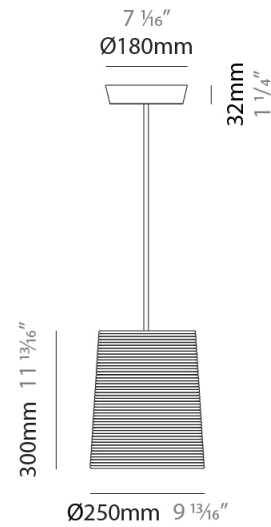

PROJECT	_____
TYPE	_____
SPECIFIER	_____
QUANTITY	_____
DATE	_____

TALI SUSPENSION

D51017-

base number   Finish
Options

1. To build a product code in our configurator select the specify button on the base model # product page
2. To build a manual product code on this datasheet choose from the options listed below in blue font and add the suffix to the base model #

GENERAL

Series: Tali _____
Partner: Fambuena _____
Division: Design _____
Installation: Suspension _____
Product Type: Pendant _____
Mounting Location: Ceiling _____

PHYSICAL

Shape: Cylinder _____
Diameter (mm): 250 _____
Diameter (in): 9 ¹³/₁₆ _____
Height (mm): 300 _____
Height (in): 11 ¹³/₁₆ _____
Diffuser: Rope Shade _____
Fixture Finish: BEI / WHI _____
Fixture Material: Fabric Cord _____
Primary Material: Fabric _____
Cable Details: Cable length 2000mm / 79" _____

ELECTRICAL

Number of Lamps: 1 _____
Lamp Type: LED Retrofit _____
Lamp Shape: A19 _____
Bulb Included: Bulb Not Included _____
Max. Wattage Per Lamp (W): 7 _____
Lamp Base: E26 _____
Input Voltage (V): 120 _____
Upon Request: 277Vac / GU24 _____

LED

OPTICAL

RATINGS AND CERTIFICATIONS

Certified By: Certified for North American Standards _____
IP rating: IP20 _____