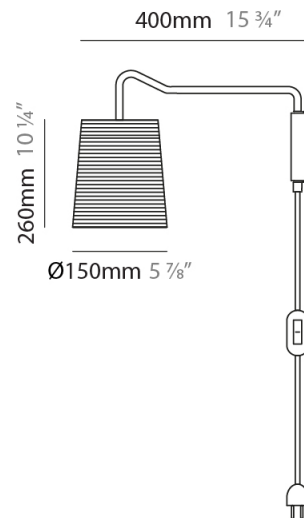

TALI SURFACE

D53009-

base number   Finish
Options

1. To build a product code in our configurator select the specify button on the base model # product page
2. To build a manual product code on this datasheet choose from the options listed below in blue font and add the suffix to the base model #

GENERAL

Series: Tali
Partner: Fambuena
Division: Design
Installation: Surface
Product Type: Wall Surface
Mounting Location: Wall

PHYSICAL

Shape: Cylinder
Diameter (mm): 150
Diameter (in): 5 7/8
Height (mm): 260
Height (in): 10 1/4
Extension (mm): 400
Extension (in): 15 3/4
Diffuser: Rope Shade
Fixture Finish: BEI / WHI
Fixture Material: Fabric Cord
Primary Material: Fabric
Cable Details: Cable length 2000mm / 79"

ELECTRICAL

Number of Lamps: 1
Lamp Type: LED Retrofit
Lamp Shape: A19
Bulb Included: Bulb Not Included
Max. Wattage Per Lamp (W): 5
Lamp Base: E26
Input Voltage (V): 120
Upon Request: 277Vac / GU24

LED

OPTICAL

RATINGS AND CERTIFICATIONS

Certified By: Certified for North American Standards
IP rating: IP20

PROJECT
TYPE
SPECIFIER
QUANTITY
DATE