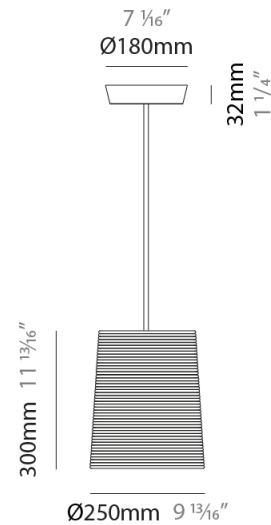

PROJECT	_____
TYPE	_____
SPECIFIER	_____
QUANTITY	_____
DATE	_____

TALI SUSPENSION

D51017-

base number   Finish
Options

1. To build a product code in our configurator select the specify button on the base model # product page
2. To build a manual product code on this datasheet choose from the options listed below in blue font and add the suffix to the base model #

GENERAL

Series: Tali _____
Partner: Fambuena _____
Division: Design _____
Installation: Suspension _____
Product Type: Pendant _____
Mounting Location: Ceiling _____

PHYSICAL

Shape: Cylinder _____
Diameter (mm): 250 _____
Diameter (in): 9 ¹³/₁₆ _____
Height (mm): 300 _____
Height (in): 11 ¹³/₁₆ _____
Diffuser: Rope Shade _____
Fixture Finish: BEI / WHI _____
Fixture Material: Fabric Cord _____
Primary Material: Fabric _____
Cable Details: Cable length 2000mm / 79" _____

ELECTRICAL

Number of Lamps: 1 _____
Lamp Type: LED Retrofit _____
Lamp Shape: A19 _____
Bulb Included: Bulb Not Included _____
Max. Wattage Per Lamp (W): 7 _____
Lamp Base: E26 _____
Input Voltage (V): 120 _____
Upon Request: 277Vac / GU24 _____

LED

OPTICAL

RATINGS AND CERTIFICATIONS

Certified By: Certified for North American Standards _____
IP rating: IP20 _____