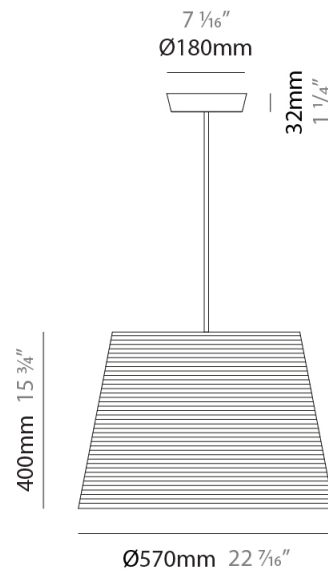

PROJECT	
TYPE	
SPECIFIER	
QUANTITY	
DATE	

TALI SUSPENSION

D51019-

base number   Finish
Options

1. To build a product code in our configurator select the specify button on the base model # product page
2. To build a manual product code on this datasheet choose from the options listed below in blue font and add the suffix to the base model #

GENERAL

Series: Tali
Partner: Fambuena
Division: Design
Installation: Suspension
Product Type: Pendant
Mounting Location: Ceiling

PHYSICAL

Shape: Cylinder
Diameter (mm): 570
Diameter (in): 22 ⁷/₁₆
Height (mm): 400
Height (in): 15 ³/₄
Diffuser: Rope Shade
Fixture Finish: BEI / WHI
Fixture Material: Fabric Cord
Primary Material: Fabric
Cable Details: Cable length 2000mm / 79"

ELECTRICAL

Number of Lamps: 1
Lamp Type: LED Retrofit
Lamp Shape: A19
Bulb Included: Bulb Not Included
Max. Wattage Per Lamp (W): 15
Lamp Base: E26
Input Voltage (V): 120
Upon Request: 277Vac / GU24

LED

OPTICAL

RATINGS AND CERTIFICATIONS

Certified By: Certified for North American Standards
IP rating: IP20