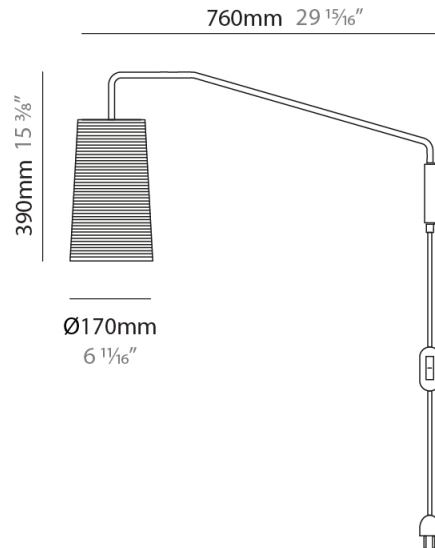

TALI SURFACE

D53010-

base number   Finish
Options

1. To build a product code in our configurator select the specify button on the base model # product page
2. To build a manual product code on this datasheet choose from the options listed below in blue font and add the suffix to the base model #

GENERAL

Series: Tali
Partner: Fambuena
Division: Design
Installation: Surface
Product Type: Wall Surface
Mounting Location: Wall

PHYSICAL

Shape: Cylinder
Diameter (mm): 170
Diameter (in): 6 ¹¹/₁₆
Height (mm): 390
Height (in): 15 ³/₈
Extension (mm): 760
Extension (in): 29 ¹⁵/₁₆
Diffuser: Rope Shade
Fixture Finish: BEI / WHI
Fixture Material: Fabric Cord
Primary Material: Fabric
Cable Details: Cable length 2000mm / 79"

ELECTRICAL

Number of Lamps: 1
Lamp Type: LED Retrofit
Lamp Shape: A15
Bulb Included: Bulb Not Included
Max. Wattage Per Lamp (W): 5
Lamp Base: E26
Input Voltage (V): 120
Upon Request: 277Vac / GU24

LED

OPTICAL

RATINGS AND CERTIFICATIONS

Certified By: Certified for North American Standards
IP rating: IP20

PROJECT
TYPE
SPECIFIER
QUANTITY
DATE