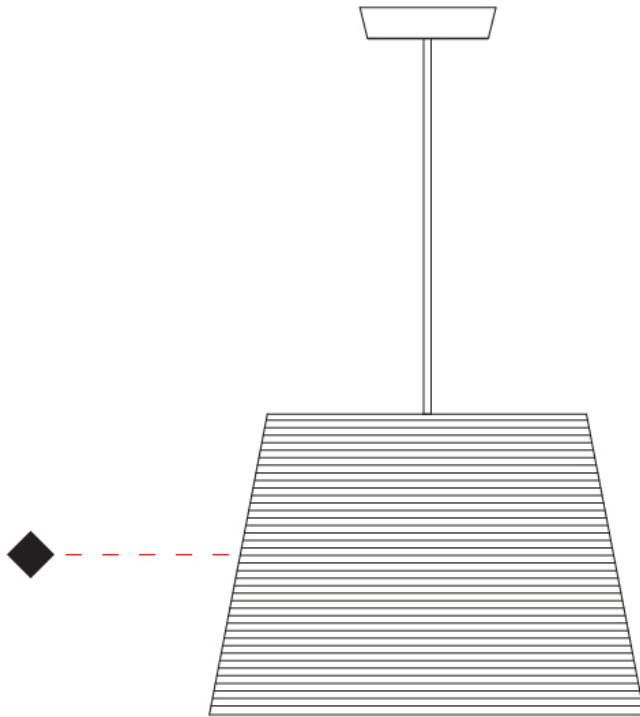

TALI SUSPENSION

D51019-

PROJECT

TYPE

SPECIFIER

QUANTITY

DATE