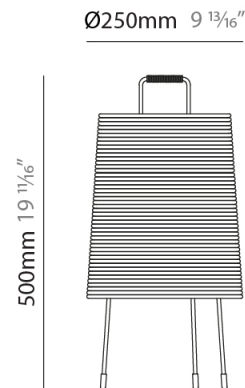

TALI PORTABLE

D54004-

base number   Finish
Options

1. To build a product code in our configurator select the specify button on the base model # product page
2. To build a manual product code on this datasheet choose from the options listed below in blue font and add the suffix to the base model #

GENERAL

Series: Tali
Partner: Fambuena
Division: Design
Installation: Portable
Product Type: Table
Mounting Location: Table

PHYSICAL

Shape: Cylinder
Diameter (mm): 250
Diameter (in): 9 ¹³/₁₆
Height (mm): 500
Height (in): 19 ¹¹/₁₆
Diffuser: Rope Shade
Fixture Finish: BEI / WHI
Fixture Material: Fabric Cord
Primary Material: Fabric

ELECTRICAL

Number of Lamps: 1
Lamp Type: LED Retrofit
Lamp Shape: A19
Bulb Included: Bulb Not Included
Max. Wattage Per Lamp (W): 7
Lamp Base: E26
Input Voltage (V): 120

LED

OPTICAL

RATINGS AND CERTIFICATIONS

Certified By: Certified for North American Standards
IP rating: IP20

PROJECT
TYPE
SPECIFIER
QUANTITY
DATE