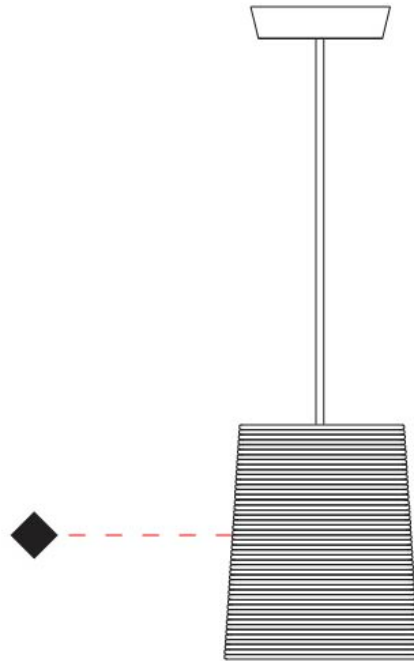

TALI SUSPENSION

D51017-

PROJECT

TYPE

SPECIFIER

QUANTITY

DATE

D

TALI PORTABLE

D54004-

base number Finish
Options

1. To build a product code in our configurator select the specify button on the base model # product page
2. To build a manual product code on this datasheet choose from the options listed below in blue font and add the suffix to the base model #

GENERAL

Series: Tali
Partner: Fambuena
Division: Design
Installation: Portable
Product Type: Table
Mounting Location: Table

PHYSICAL

Shape: Cylinder
Diameter (mm): 250
Diameter (in): 9 ¹³/₁₆
Height (mm): 500
Height (in): 19 ¹¹/₁₆
Diffuser: Rope Shade
Fixture Finish: BEI / WHI
Fixture Material: Fabric Cord
Primary Material: Fabric

DATE

TALI COLOR FINISH CHART

PROJECT

TYPE

SPECIFIER

QUANTITY

DATE

Fixture Finish