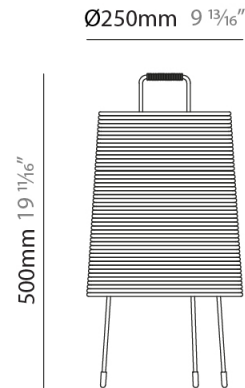

PROJECT
TYPE
SPECIFIER
QUANTITY
DATE

TALI PORTABLE

D54004-

base number   Finish
Options

1. To build a product code in our configurator select the specify button on the base model # product page
2. To build a manual product code on this datasheet choose from the options listed below in blue font and add the suffix to the base model #

GENERAL

Series: Tali
Brand: Fambuena
Division: Design
Mounting Type: Portable
Mounting Location: Table
Subcategory: Table

PHYSICAL

Shape: Cylinder
Diameter (mm): 250
Diameter (in): 9 ¹³/₁₆
Height (mm): 500
Height (in): 19 ¹¹/₁₆
Light Distribution: Direct
Diffuser: Rope Shade
Fixture Finish: [BEI / WHI](#)
Fixture Material: Fabric Cord

ELECTRICAL

Number of Lamps: 1
Lamp Type: LED Retrofit
Lamp Shape: A19
Bulb Included: Bulb Not Included
Max. Wattage Per Lamp (W): 7
Lamp Base: E26
Input Voltage (V): 120

LED

OPTICAL

RATINGS AND CERTIFICATIONS

Certified By: Certified for North American Standards
IP rating: IP20