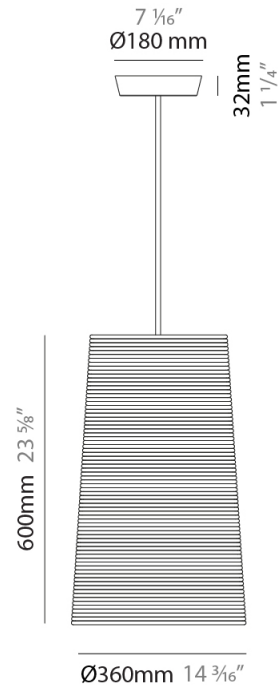

PROJECT
TYPE
SPECIFIER
QUANTITY
DATE

TALI SUSPENSION

D51018-

base number   Finish
Options

1. To build a product code in our configurator select the specify button on the base model # product page
2. To build a manual product code on this datasheet choose from the options listed below in blue font and add the suffix to the base model #

GENERAL

Series: Tali
Brand: Fambuena
Division: Design
Mounting Type: Suspension
Mounting Location: Ceiling
Subcategory: Pendant

PHYSICAL

Shape: Cylinder
Diameter (mm): 360
Diameter (in): 14 ³/₁₆
Height (mm): 600
Height (in): 23 ⁵/₈
Light Distribution: Direct
Diffuser: Rope Shade
Fixture Finish: BEI / WHI
Fixture Material: Fabric Cord
Cable Details: Cable length 2000mm / 79"

ELECTRICAL

Number of Lamps: 1
Lamp Type: LED Retrofit
Lamp Shape: A19
Bulb Included: Bulb Not Included
Max. Wattage Per Lamp (W): 15
Lamp Base: E26
Input Voltage (V): 120
Upon Request: 277Vac / GU24

LED

OPTICAL

RATINGS AND CERTIFICATIONS

Certified By: Certified for North American Standards
IP rating: IP20