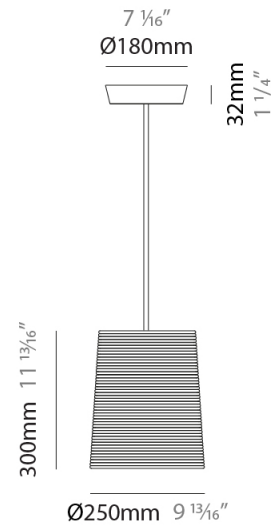

TALI SUSPENSION

D51017-

base number Finish
Options

1. To build a product code in our configurator select the specify button on the base model # product page
2. To build a manual product code on this datasheet choose from the options listed below in blue font and add the suffix to the base model #

GENERAL

Series: Tali
Brand: Fambuena
Division: Design
Mounting Type: Suspension
Mounting Location: Ceiling
Subcategory: Pendant

PHYSICAL

Shape: Cylinder
Diameter (mm): 250
Diameter (in): 9 ¹³/₁₆
Height (mm): 300
Height (in): 11 ¹³/₁₆
Light Distribution: Direct
Diffuser: Rope Shade
Fixture Finish: [BEI / WHI](#)
Fixture Material: Fabric Cord
Cable Details: Cable length 2000mm / 79"

ELECTRICAL

Number of Lamps: 1
Lamp Type: LED Retrofit
Lamp Shape: A19
Bulb Included: Bulb Not Included
Max. Wattage Per Lamp (W): 7
Lamp Base: E26
Input Voltage (V): 120
Upon Request: 277Vac / GU24

LED

OPTICAL

RATINGS AND CERTIFICATIONS

Certified By: Certified for North American Standards
IP rating: IP20