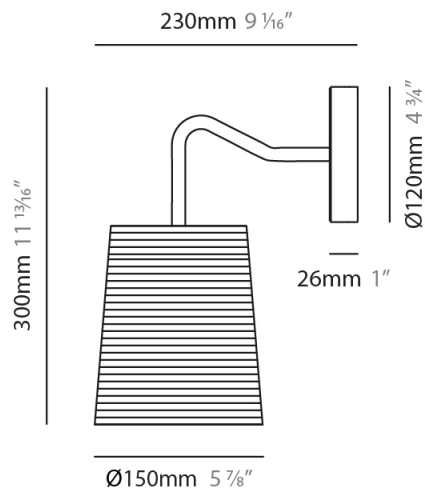

TALI SURFACE

D53008-

base number Finish
Options

1. To build a product code in our configurator select the specify button on the base model # product page
2. To build a manual product code on this datasheet choose from the options listed below in blue font and add the suffix to the base model #

GENERAL

Series: Tali
Brand: Fambuena
Division: Design
Mounting Type: Surface
Mounting Location: Wall
Subcategory: Ambient

PHYSICAL

Shape: Cylinder
Diameter (mm): 150
Diameter (in): 5 7/8
Height (mm): 300
Height (in): 11 13/16
Extension (mm): 230
Extension (in): 9 1/16
Light Distribution: Direct
Diffuser: Rope Shade
Fixture Finish: [BEI / WHI](#)
Fixture Material: Fabric Cord

ELECTRICAL

Number of Lamps: 1
Lamp Type: LED Retrofit
Lamp Shape: A19
Bulb Included: Bulb Not Included
Max. Wattage Per Lamp (W): 5
Lamp Base: E26
Input Voltage (V): 120
Upon Request: 277Vac / GU24

LED

OPTICAL

RATINGS AND CERTIFICATIONS

Certified By: Certified for North American Standards
IP rating: IP20