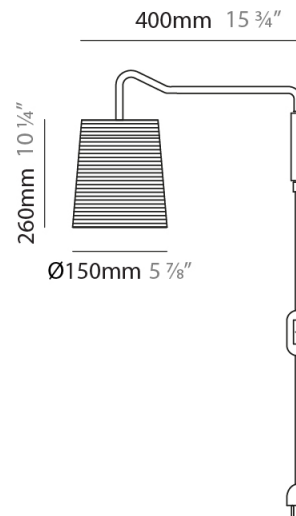

TALI SURFACE

D53009-

base number   Finish
Options

1. To build a product code in our configurator select the specify button on the base model # product page
2. To build a manual product code on this datasheet choose from the options listed below in blue font and add the suffix to the base model #

GENERAL

Series: Tali
Brand: Fambuena
Division: Design
Mounting Type: Surface
Mounting Location: Wall
Subcategory: Ambient

PHYSICAL

Shape: Cylinder
Diameter (mm): 150
Diameter (in): 5 7/8
Height (mm): 260
Height (in): 10 1/4
Extension (mm): 400
Extension (in): 15 3/4
Light Distribution: Direct
Diffuser: Rope Shade
Fixture Finish: BEI / WHI
Fixture Material: Fabric Cord
Cable Details: Cable length 2000mm / 79"

ELECTRICAL

Number of Lamps: 1
Lamp Type: LED Retrofit
Lamp Shape: A19
Bulb Included: Bulb Not Included
Max. Wattage Per Lamp (W): 5
Lamp Base: E26
Input Voltage (V): 120
Upon Request: 277Vac / GU24

LED

OPTICAL

RATINGS AND CERTIFICATIONS

Certified By: Certified for North American Standards
IP rating: IP20

PROJECT	_____
TYPE	_____
SPECIFIER	_____
QUANTITY	_____
DATE	_____