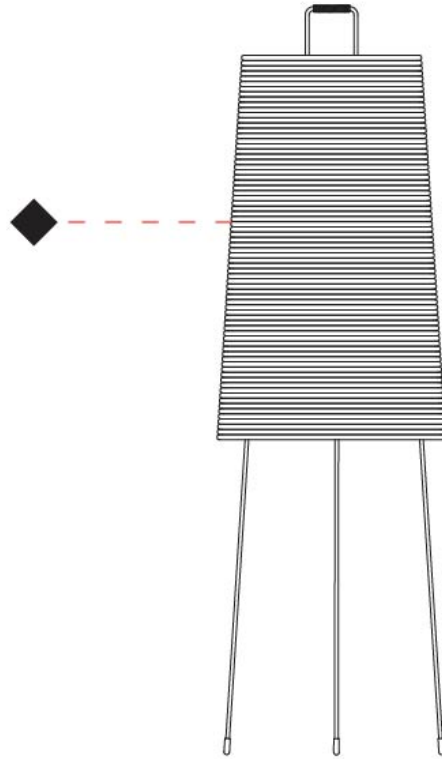

TALI PORTABLE

D54005-

PROJECT

TYPE

SPECIFIER

QUANTITY

DATE

D