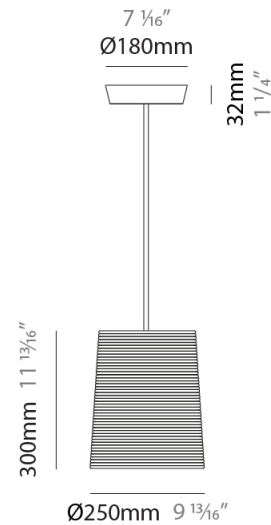

PROJECT
TYPE
SPECIFIER
QUANTITY
DATE

TALI SUSPENSION

D51017-

base number Finish
Options

1. To build a product code in our configurator select the specify button on the base model # product page
2. To build a manual product code on this datasheet choose from the options listed below in blue font and add the suffix to the base model #

GENERAL

Series: Tali
Brand: Fambuena
Division: Design
Mounting Type: Suspension
Mounting Location: Ceiling
Subcategory: Pendant

PHYSICAL

Shape: Cylinder
Diameter (mm): 250
Diameter (in): $9 \frac{13}{16}$
Height (mm): 300
Height (in): $11 \frac{13}{16}$
Light Distribution: Direct
Diffuser: Rope Shade
Fixture Finish: [BEI / WHI](#)
Fixture Material: Fabric Cord
Cable Details: Cable length 2000mm / 79"

ELECTRICAL

Number of Lamps: 1
Lamp Type: LED Retrofit
Lamp Shape: A19
Bulb Included: Bulb Not Included
Max. Wattage Per Lamp (W): 7
Lamp Base: E26
Input Voltage (V): 120
Upon Request: 277Vac / GU24

LED

OPTICAL

RATINGS AND CERTIFICATIONS

Certified By: Certified for North American Standards
IP rating: IP20