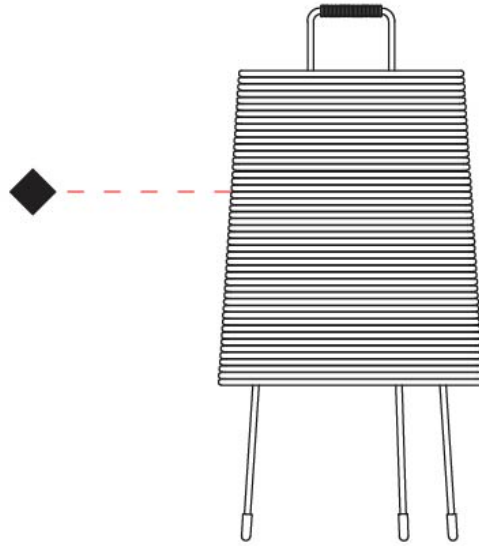

TALI PORTABLE

D54004-

PROJECT

TYPE

SPECIFIER

QUANTITY

DATE