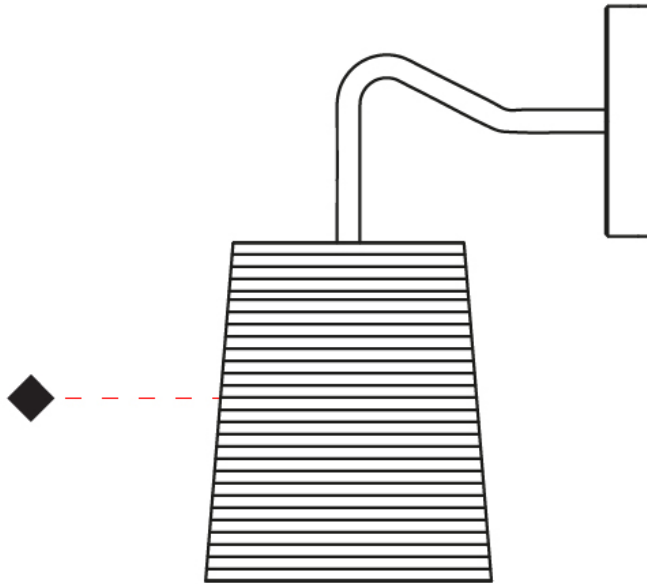

TALI SURFACE

D53008-

PROJECT

TYPE

SPECIFIER

QUANTITY

DATE