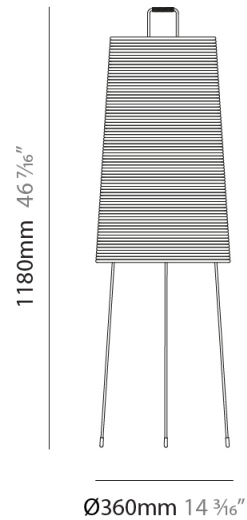

TALI PORTABLE

D54005-

base number   Finish
Options

1. To build a product code in our configurator select the specify button on the base model # product page
2. To build a manual product code on this datasheet choose from the options listed below in blue font and add the suffix to the base model #

GENERAL

Series: Tali
Brand: Fambuena
Division: Design
Mounting Type: Portable
Mounting Location: Floor
Subcategory: Floor

PHYSICAL

Shape: Cylinder
Diameter (mm): 360
Diameter (in): 14 ³/₁₆
Height (mm): 1180
Height (in): 46 ⁷/₁₆
Light Distribution: Direct
Diffuser: Rope Shade
[Fixture Finish: BEI / WHI](#)
Fixture Material: Fabric Cord

ELECTRICAL

Number of Lamps: 1
Lamp Type: LED Retrofit
Lamp Shape: A19
Bulb Included: Bulb Not Included
Max. Wattage Per Lamp (W): 12
Lamp Base: E26
Input Voltage (V): 120

LED

OPTICAL

RATINGS AND CERTIFICATIONS

Certified By: Certified for North American Standards
IP rating: IP20

PROJECT
TYPE
SPECIFIER
QUANTITY
DATE