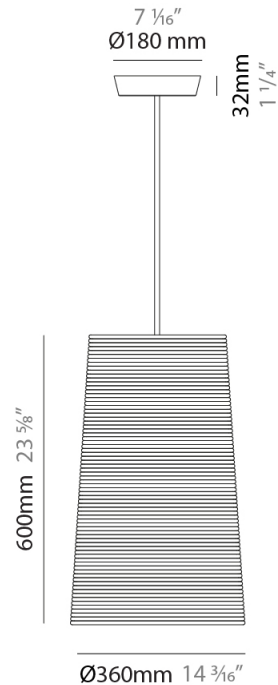

PROJECT	
TYPE	
SPECIFIER	
QUANTITY	
DATE	

TALI SUSPENSION

D51018-

base number   Finish
Options

1. To build a product code in our configurator select the specify button on the base model # product page
2. To build a manual product code on this datasheet choose from the options listed below in blue font and add the suffix to the base model #

GENERAL

Series: Tali
Brand: Fambuena
Division: Design
Mounting Type: Suspension
Mounting Location: Ceiling
Subcategory: Pendant

PHYSICAL

Shape: Cylinder
Diameter (mm): 360
Diameter (in): 14 ³/₁₆
Height (mm): 600
Height (in): 23 ⁵/₈
Light Distribution: Direct
Diffuser: Rope Shade
Fixture Finish: BEI / WHI
Fixture Material: Fabric Cord
Cable Details: Cable length 2000mm / 79"

ELECTRICAL

Number of Lamps: 1
Lamp Type: LED Retrofit
Lamp Shape: A19
Bulb Included: Bulb Not Included
Max. Wattage Per Lamp (W): 15
Lamp Base: E26
Input Voltage (V): 120
Upon Request: 277Vac / GU24

LED

OPTICAL

RATINGS AND CERTIFICATIONS

Certified By: Certified for North American Standards
IP rating: IP20