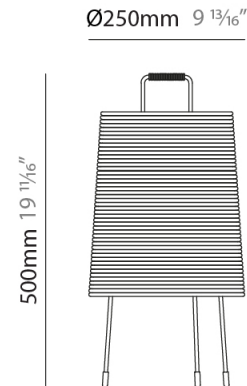

PROJECT
TYPE
SPECIFIER
QUANTITY
DATE

TALI PORTABLE

D54004-

base number   Finish
Options

1. To build a product code in our configurator select the specify button on the base model # product page
2. To build a manual product code on this datasheet choose from the options listed below in blue font and add the suffix to the base model #

GENERAL

Series: Tali
Brand: Fambuena
Division: Design
Mounting Type: Portable
Mounting Location: Table
Subcategory: Table

PHYSICAL

Shape: Cylinder
Diameter (mm): 250
Diameter (in): 9 ¹³/₁₆
Height (mm): 500
Height (in): 19 ¹¹/₁₆
Light Distribution: Direct
Diffuser: Rope Shade
Fixture Finish: [BEI / WHI](#)
Fixture Material: Fabric Cord

ELECTRICAL

Number of Lamps: 1
Lamp Type: LED Retrofit
Lamp Shape: A19
Bulb Included: Bulb Not Included
Max. Wattage Per Lamp (W): 7
Lamp Base: E26
Input Voltage (V): 120

LED

OPTICAL

RATINGS AND CERTIFICATIONS

Certified By: Certified for North American Standards
IP rating: IP20