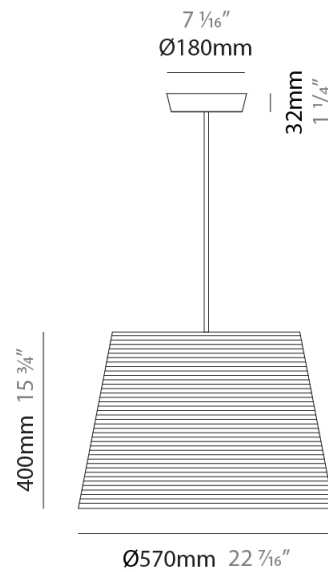

PROJECT
TYPE
SPECIFIER
QUANTITY
DATE

TALI SUSPENSION

D51019-

base number Finish
Options

1. To build a product code in our configurator select the specify button on the base model # product page
2. To build a manual product code on this datasheet choose from the options listed below in blue font and add the suffix to the base model #

GENERAL

Series: Tali
Brand: Fambuena
Division: Design
Mounting Type: Suspension
Mounting Location: Ceiling
Subcategory: Pendant

PHYSICAL

Shape: Cylinder
Diameter (mm): 570
Diameter (in): 22 ⁷/₁₆
Height (mm): 400
Height (in): 15 ³/₄
Light Distribution: Direct
Diffuser: Rope Shade
Fixture Finish: [BEI / WHI](#)
Fixture Material: Fabric Cord
Cable Details: Cable length 2000mm / 79"

ELECTRICAL

Number of Lamps: 1
Lamp Type: LED Retrofit
Lamp Shape: A19
Bulb Included: Bulb Not Included
Max. Wattage Per Lamp (W): 15
Lamp Base: E26
Input Voltage (V): 120
Upon Request: 277Vac / GU24

LED

OPTICAL

RATINGS AND CERTIFICATIONS

Certified By: Certified for North American Standards
IP rating: IP20