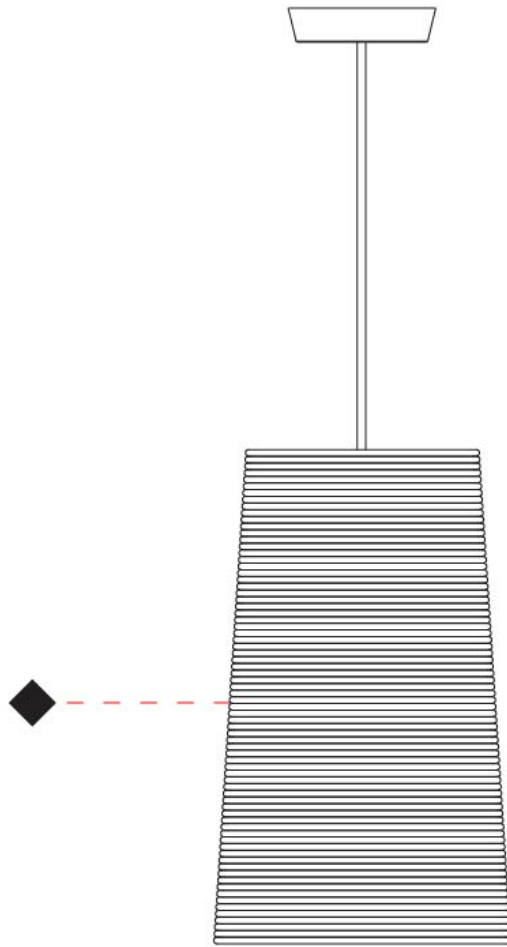

TALI SUSPENSION

D51018-

PROJECT

TYPE

SPECIFIER

QUANTITY

DATE