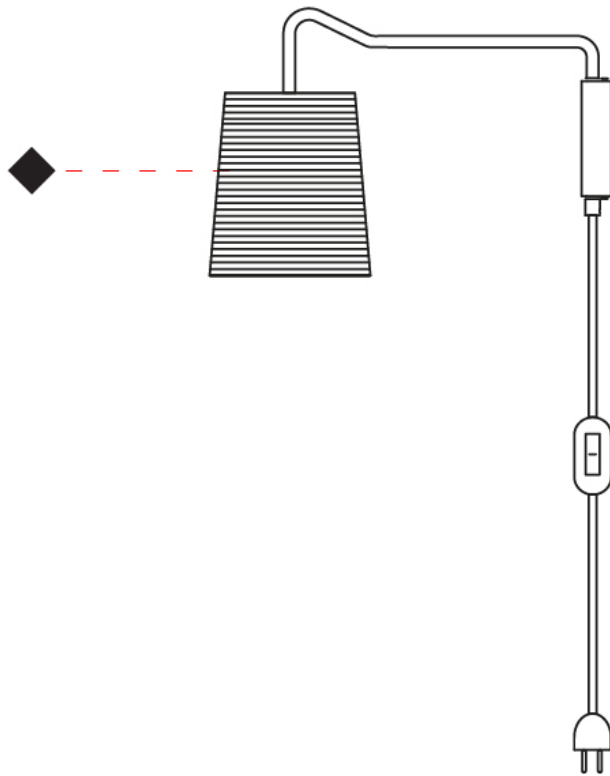

TALI SURFACE

D53009-

PROJECT

TYPE

SPECIFIER

QUANTITY

DATE

D