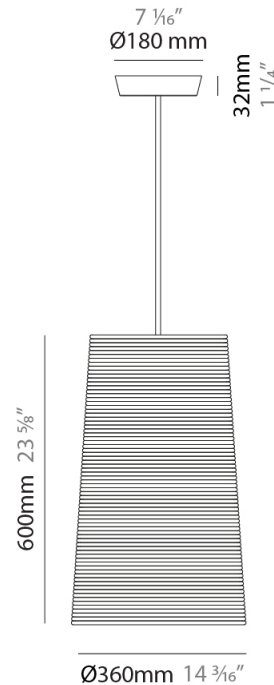

PROJECT	_____
TYPE	_____
SPECIFIER	_____
QUANTITY	_____
DATE	_____

TALI SUSPENSION

D51018-

base number   Finish
Options

1. To build a product code in our configurator select the specify button on the base model # product page
2. To build a manual product code on this datasheet choose from the options listed below in blue font and add the suffix to the base model #

GENERAL

Series: Tali
Brand: Fambuena
Division: Design
Mounting Type: Suspension
Mounting Location: Ceiling
Subcategory: Pendant

PHYSICAL

Shape: Cylinder
Diameter (mm): 360
Diameter (in): 14 ³/₁₆
Height (mm): 600
Height (in): 23 ⁵/₈
Light Distribution: Direct
Diffuser: Rope Shade
Fixture Finish: [BEI / WHI](#)
Fixture Material: Fabric Cord
Cable Details: Cable length 2000mm / 79"

ELECTRICAL

Number of Lamps: 1
Lamp Type: LED Retrofit
Lamp Shape: A19
Bulb Included: Bulb Not Included
Max. Wattage Per Lamp (W): 15
Lamp Base: E26
Input Voltage (V): 120
Upon Request: 277Vac / GU24

LED

OPTICAL

RATINGS AND CERTIFICATIONS

Certified By: Certified for North American Standards
IP rating: IP20