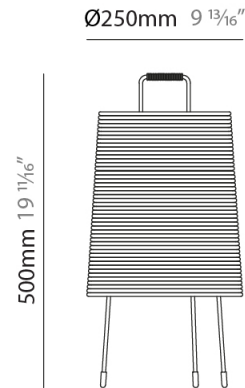

PROJECT
TYPE
SPECIFIER
QUANTITY
DATE

TALI PORTABLE

D54004-

base number   Finish
Options

1. To build a product code in our configurator select the specify button on the base model # product page
2. To build a manual product code on this datasheet choose from the options listed below in blue font and add the suffix to the base model #

GENERAL

Series: Tali
Brand: Fambuena
Division: Design
Mounting Type: Portable
Mounting Location: Table
Subcategory: Table

PHYSICAL

Shape: Cylinder
Diameter (mm): 250
Diameter (in): 9 ¹³/₁₆
Height (mm): 500
Height (in): 19 ¹¹/₁₆
Light Distribution: Direct
Diffuser: Rope Shade
[Fixture Finish: BEI / WHI](#)
Fixture Material: Fabric Cord

ELECTRICAL

Number of Lamps: 1
Lamp Type: LED Retrofit
Lamp Shape: A19
Bulb Included: Bulb Not Included
Max. Wattage Per Lamp (W): 7
Lamp Base: E26
Input Voltage (V): 120

LED

OPTICAL

RATINGS AND CERTIFICATIONS

Certified By: Certified for North American Standards
IP rating: IP20