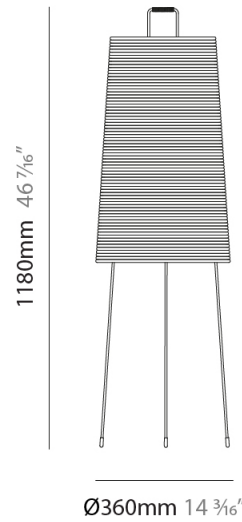

TALI PORTABLE

D54005-

base number   Finish
Options

1. To build a product code in our configurator select the specify button on the base model # product page
2. To build a manual product code on this datasheet choose from the options listed below in blue font and add the suffix to the base model #

GENERAL

Series: Tali
Brand: Fambuena
Division: Design
Mounting Type: Portable
Mounting Location: Floor
Subcategory: Floor

PHYSICAL

Shape: Cylinder
Diameter (mm): 360
Diameter (in): 14 $\frac{3}{16}$
Height (mm): 1180
Height (in): 46 $\frac{7}{16}$
Light Distribution: Direct
Diffuser: Rope Shade
Fixture Finish: [BEI / WHI](#)
Fixture Material: Fabric Cord

ELECTRICAL

Number of Lamps: 1
Lamp Type: LED Retrofit
Lamp Shape: A19
Bulb Included: Bulb Not Included
Max. Wattage Per Lamp (W): 12
Lamp Base: E26
Input Voltage (V): 120

LED

OPTICAL

RATINGS AND CERTIFICATIONS

Certified By: Certified for North American Standards
IP rating: IP20

PROJECT	_____
TYPE	_____
SPECIFIER	_____
QUANTITY	_____
DATE	_____