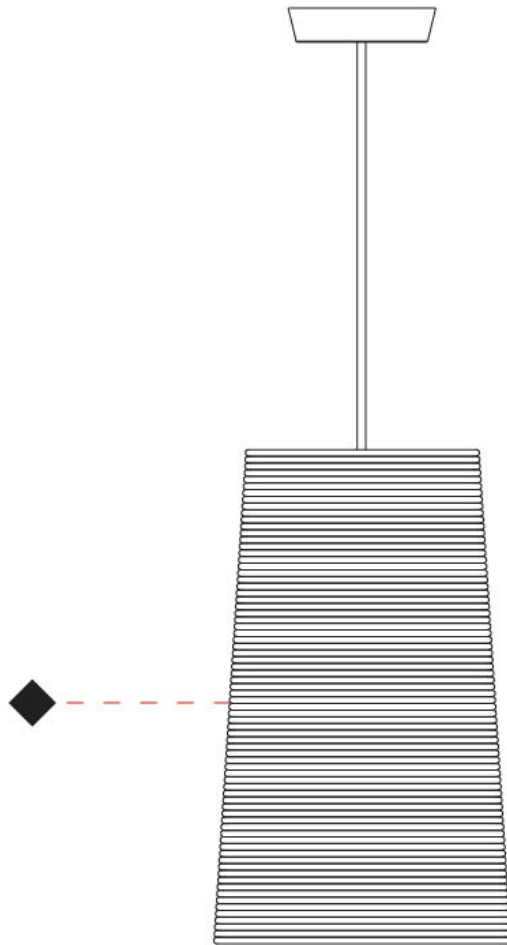

TALI SUSPENSION

D51018-

PROJECT

TYPE

SPECIFIER

QUANTITY

DATE

D