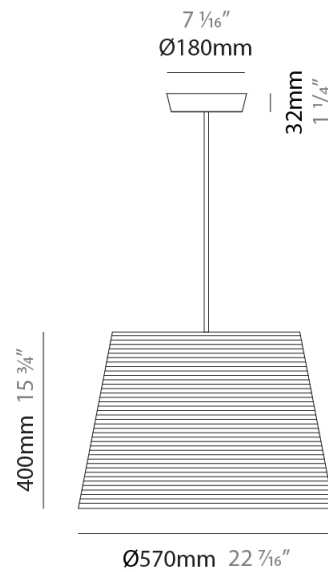

PROJECT	_____
TYPE	_____
SPECIFIER	_____
QUANTITY	_____
DATE	_____

TALI SUSPENSION

D51019-

base number   Finish
Options

1. To build a product code in our configurator select the specify button on the base model # product page
2. To build a manual product code on this datasheet choose from the options listed below in blue font and add the suffix to the base model #

GENERAL

Series: Tali _____
Brand: Fambuena _____
Division: Design _____
Mounting Type: Suspension _____
Mounting Location: Ceiling _____
Subcategory: Pendant _____

PHYSICAL

Shape: Cylinder _____
Diameter (mm): 570 _____
Diameter (in): 22 ⁷/₁₆ _____
Height (mm): 400 _____
Height (in): 15 ³/₄ _____
Light Distribution: Direct _____
Diffuser: Rope Shade _____
Fixture Finish: [BEI / WHI](#) _____
Fixture Material: Fabric Cord _____
Cable Details: Cable length 2000mm / 79" _____

ELECTRICAL

Number of Lamps: 1 _____
Lamp Type: LED Retrofit _____
Lamp Shape: A19 _____
Bulb Included: Bulb Not Included _____
Max. Wattage Per Lamp (W): 15 _____
Lamp Base: E26 _____
Input Voltage (V): 120 _____
Upon Request: 277Vac / GU24 _____

LED

OPTICAL

RATINGS AND CERTIFICATIONS

Certified By: Certified for North American Standards _____
IP rating: IP20 _____