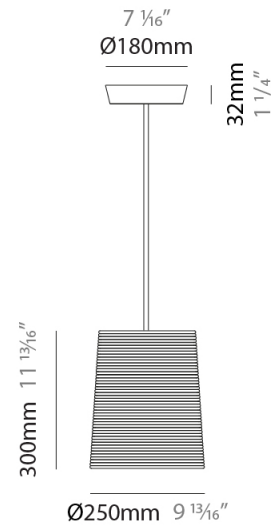

PROJECT
TYPE
SPECIFIER
QUANTITY
DATE

TALI SUSPENSION

D51017-

base number   Finish
Options

1. To build a product code in our configurator select the specify button on the base model # product page
2. To build a manual product code on this datasheet choose from the options listed below in blue font and add the suffix to the base model #

GENERAL

Series: Tali
Brand: Fambuena
Division: Design
Mounting Type: Suspension
Mounting Location: Ceiling
Subcategory: Pendant

PHYSICAL

Shape: Cylinder
Diameter (mm): 250
Diameter (in): 9 ¹³/₁₆
Height (mm): 300
Height (in): 11 ¹³/₁₆
Light Distribution: Direct
Diffuser: Rope Shade
Fixture Finish: [BEI / WHI](#)
Fixture Material: Fabric Cord
Cable Details: Cable length 2000mm / 79"

ELECTRICAL

Number of Lamps: 1
Lamp Type: LED Retrofit
Lamp Shape: A19
Bulb Included: Bulb Not Included
Max. Wattage Per Lamp (W): 7
Lamp Base: E26
Input Voltage (V): 120
Upon Request: 277Vac / GU24

LED

OPTICAL

RATINGS AND CERTIFICATIONS

Certified By: Certified for North American Standards
IP rating: IP20