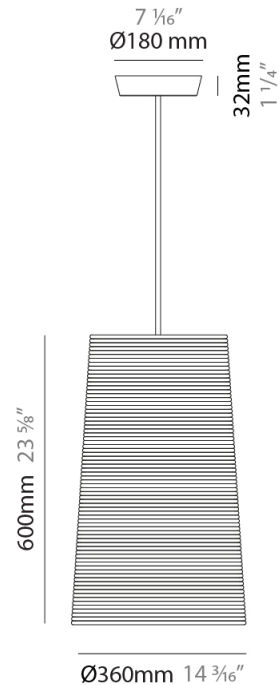

PROJECT	
TYPE	
SPECIFIER	
QUANTITY	
DATE	

TALI SUSPENSION

D51018-

base number   Finish
Options

1. To build a product code in our configurator select the specify button on the base model # product page
2. To build a manual product code on this datasheet choose from the options listed below in blue font and add the suffix to the base model #

GENERAL

Series: Tali
Brand: Fambuena
Division: Design
Mounting Type: Suspension
Mounting Location: Ceiling
Subcategory: Pendant

PHYSICAL

Shape: Cylinder
Diameter (mm): 360
Diameter (in): 14 ³/₁₆
Height (mm): 600
Height (in): 23 ⁵/₈
Light Distribution: Direct
Diffuser: Rope Shade
Fixture Finish: [BEI / WHI](#)
Fixture Material: Fabric Cord
Cable Details: Cable length 2000mm / 79"

ELECTRICAL

Number of Lamps: 1
Lamp Type: LED Retrofit
Lamp Shape: A19
Bulb Included: Bulb Not Included
Max. Wattage Per Lamp (W): 15
Lamp Base: E26
Input Voltage (V): 120
Upon Request: 277Vac / GU24

LED

OPTICAL

RATINGS AND CERTIFICATIONS

Certified By: Certified for North American Standards
IP rating: IP20