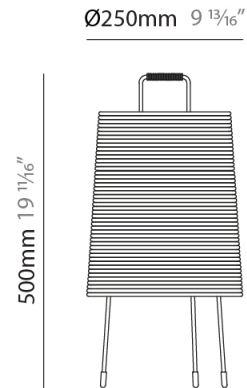

PROJECT	_____
TYPE	_____
SPECIFIER	_____
QUANTITY	_____
DATE	_____

TALI PORTABLE

D54004-

base number   Finish
Options

1. To build a product code in our configurator select the specify button on the base model # product page
2. To build a manual product code on this datasheet choose from the options listed below in blue font and add the suffix to the base model #

GENERAL

Series: Tali
Brand: Fambuena
Division: Design
Mounting Type: Portable
Mounting Location: Table
Subcategory: Table

PHYSICAL

Shape: Cylinder
Diameter (mm): 250
Diameter (in): 9 ¹³/₁₆
Height (mm): 500
Height (in): 19 ¹¹/₁₆
Light Distribution: Direct
Diffuser: Rope Shade
Fixture Finish: [BEI / WHI](#)
Fixture Material: Fabric Cord

ELECTRICAL

Number of Lamps: 1
Lamp Type: LED Retrofit
Lamp Shape: A19
Bulb Included: Bulb Not Included
Max. Wattage Per Lamp (W): 7
Lamp Base: E26
Input Voltage (V): 120

LED

OPTICAL

RATINGS AND CERTIFICATIONS

Certified By: Certified for North American Standards
IP rating: IP20