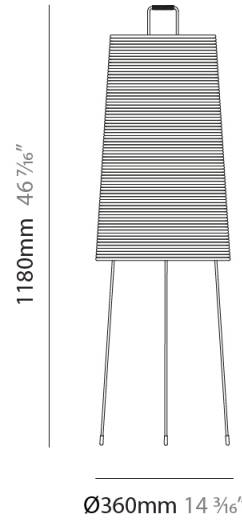

TALI PORTABLE

D54005-

base number   Finish
Options

1. To build a product code in our configurator select the specify button on the base model # product page
2. To build a manual product code on this datasheet choose from the options listed below in blue font and add the suffix to the base model #

GENERAL

Series: Tali
Brand: Fambuena
Division: Design
Mounting Type: Portable
Mounting Location: Floor
Subcategory: Floor

PHYSICAL

Shape: Cylinder
Diameter (mm): 360
Diameter (in): 14 ³/₁₆
Height (mm): 1180
Height (in): 46 ⁷/₁₆
Light Distribution: Direct
Diffuser: Rope Shade
Fixture Finish: [BEI / WHI](#)
Fixture Material: Fabric Cord

ELECTRICAL

Number of Lamps: 1
Lamp Type: LED Retrofit
Lamp Shape: A19
Bulb Included: Bulb Not Included
Max. Wattage Per Lamp (W): 12
Lamp Base: E26
Input Voltage (V): 120

LED

OPTICAL

RATINGS AND CERTIFICATIONS

Certified By: Certified for North American Standards
IP rating: IP20

PROJECT
TYPE
SPECIFIER
QUANTITY
DATE