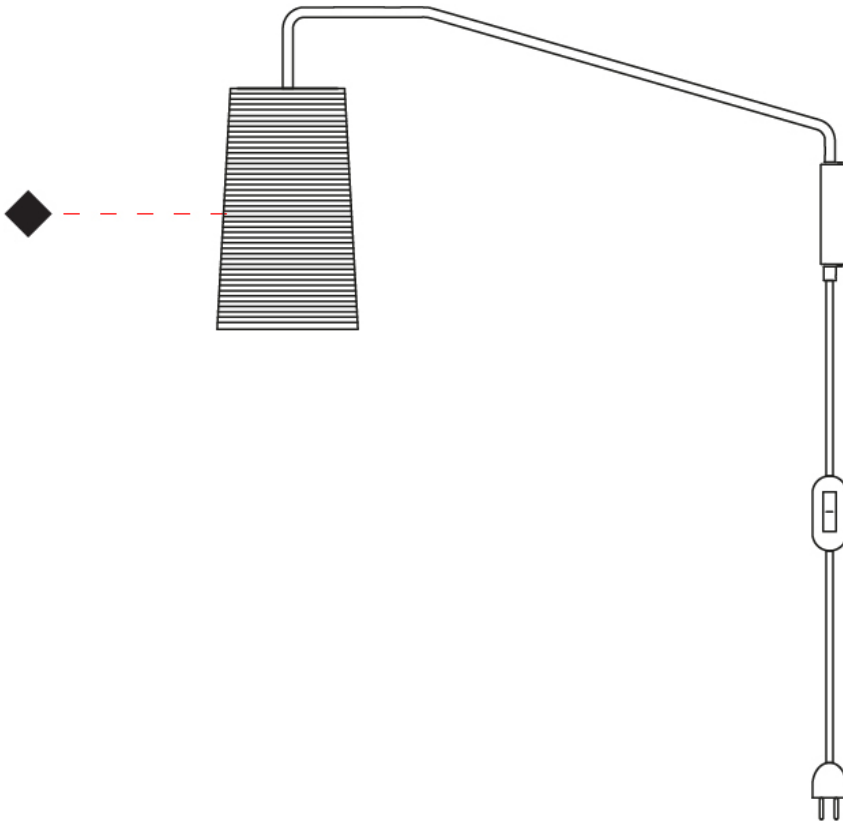

D53010-

PROJECT	_____
TYPE	_____
SPECIFIER	_____
QUANTITY	_____
DATE	_____

D