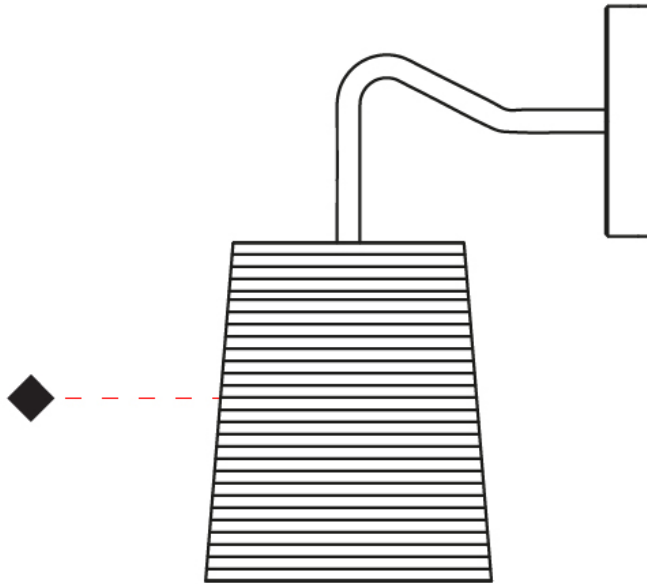

TALI SURFACE

D53008-

PROJECT

TYPE

SPECIFIER

QUANTITY

DATE

D