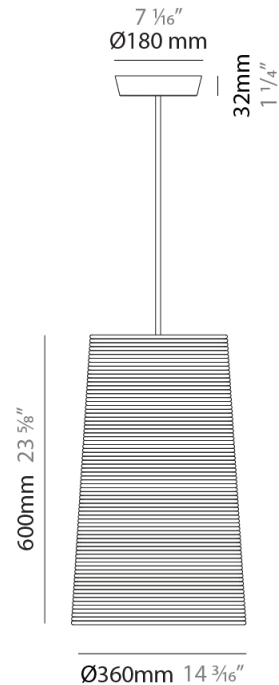

PROJECT	
TYPE	
SPECIFIER	
QUANTITY	
DATE	

TALI SUSPENSION

D51018-

base number   Finish
Options

1. To build a product code in our configurator select the specify button on the base model # product page
2. To build a manual product code on this datasheet choose from the options listed below in blue font and add the suffix to the base model #

GENERAL

Series: Tali
Brand: Fambuena
Division: Design
Mounting Type: Suspension
Mounting Location: Ceiling
Subcategory: Pendant

PHYSICAL

Shape: Cylinder
Diameter (mm): 360
Diameter (in): 14 ³/₁₆
Height (mm): 600
Height (in): 23 ⁵/₈
Light Distribution: Direct
Diffuser: Rope Shade
Fixture Finish: BEI / WHI
Fixture Material: Fabric Cord
Cable Details: Cable length 2000mm / 79"

ELECTRICAL

Number of Lamps: 1
Lamp Type: LED Retrofit
Lamp Shape: A19
Bulb Included: Bulb Not Included
Max. Wattage Per Lamp (W): 15
Lamp Base: E26
Input Voltage (V): 120
Upon Request: 277Vac / GU24

LED

OPTICAL

RATINGS AND CERTIFICATIONS

Certified By: Certified for North American Standards
IP rating: IP20