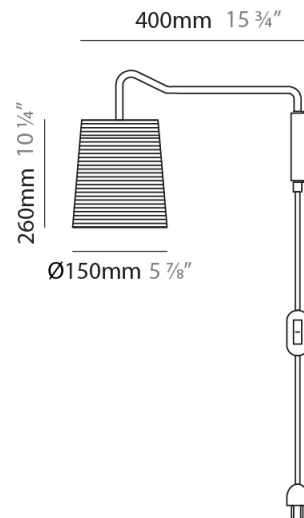

TALI SURFACE

D53009-

base number   Finish
Options

PROJECT	_____
TYPE	_____
SPECIFIER	_____
QUANTITY	_____
DATE	_____

1. To build a product code in our configurator select the specify button on the base model # product page
2. To build a manual product code on this datasheet choose from the options listed below in blue font and add the suffix to the base model #

GENERAL

Series: Tali _____
Brand: Fambuena _____
Division: Design _____
Mounting Type: Surface _____
Mounting Location: Wall _____
Subcategory: Ambient _____

PHYSICAL

Shape: Cylinder _____
Diameter (mm): 150 _____
Diameter (in): 5 7/8 _____
Height (mm): 260 _____
Height (in): 10 1/4 _____
Extension (mm): 400 _____
Extension (in): 15 3/4 _____
Light Distribution: Direct _____
Diffuser: Rope Shade _____
Fixture Finish: BEI / WHI _____
Fixture Material: Fabric Cord _____
Cable Details: Cable length 2000mm / 79" _____

ELECTRICAL

Number of Lamps: 1 _____
Lamp Type: LED Retrofit _____
Lamp Shape: A19 _____
Bulb Included: Bulb Not Included _____
Max. Wattage Per Lamp (W): 5 _____
Lamp Base: E26 _____
Input Voltage (V): 120 _____
Upon Request: 277Vac / GU24 _____

LED

OPTICAL

RATINGS AND CERTIFICATIONS

Certified By: Certified for North American Standards _____
IP rating: IP20 _____