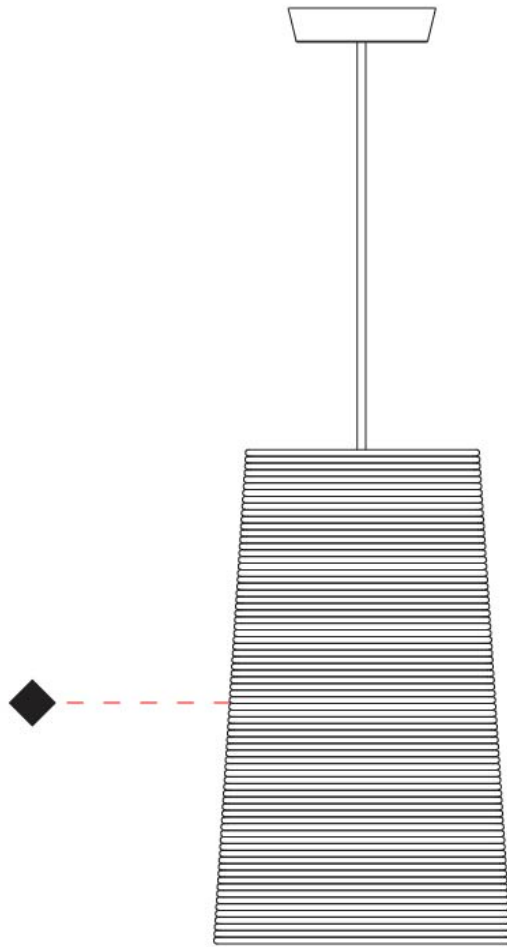

TALI SUSPENSION

D51018-

PROJECT

TYPE

SPECIFIER

QUANTITY

DATE

D