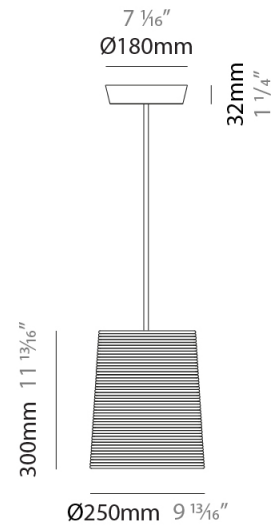

PROJECT	
TYPE	
SPECIFIER	
QUANTITY	
DATE	

TALI SUSPENSION

D51017-

base number   Finish
Options

1. To build a product code in our configurator select the specify button on the base model # product page
2. To build a manual product code on this datasheet choose from the options listed below in blue font and add the suffix to the base model #

GENERAL

Series: Tali
Brand: Fambuena
Division: Design
Mounting Type: Suspension
Mounting Location: Ceiling
Subcategory: Pendant

PHYSICAL

Shape: Cylinder
Diameter (mm): 250
Diameter (in): 9 ¹³/₁₆
Height (mm): 300
Height (in): 11 ¹³/₁₆
Light Distribution: Direct
Diffuser: Rope Shade
Fixture Finish: [BEI / WHI](#)
Fixture Material: Fabric Cord
Cable Details: Cable length 2000mm / 79"

ELECTRICAL

Number of Lamps: 1
Lamp Type: LED Retrofit
Lamp Shape: A19
Bulb Included: Bulb Not Included
Max. Wattage Per Lamp (W): 7
Lamp Base: E26
Input Voltage (V): 120
Upon Request: 277Vac / GU24

LED

OPTICAL

RATINGS AND CERTIFICATIONS

Certified By: Certified for North American Standards
IP rating: IP20