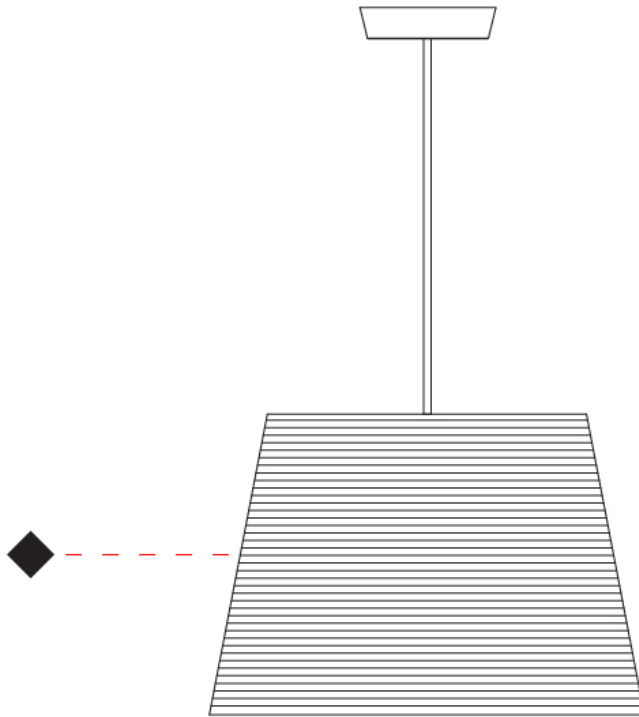

TALI SUSPENSION

D51019-

PROJECT

TYPE

SPECIFIER

QUANTITY

DATE