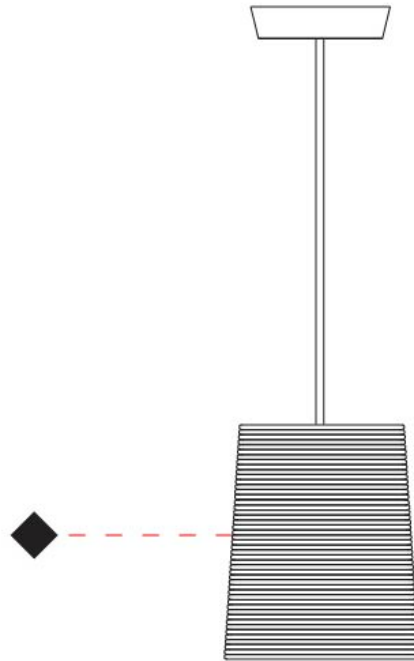

TALI SUSPENSION

D51017-

PROJECT

TYPE

SPECIFIER

QUANTITY

DATE

D