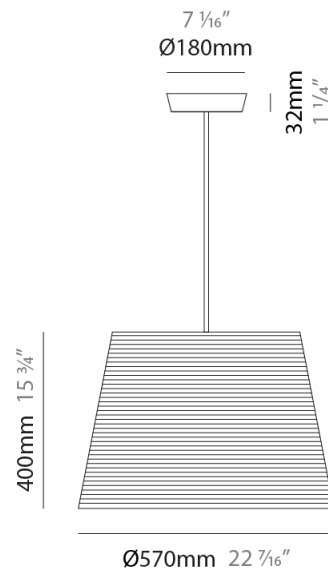

PROJECT	
TYPE	
SPECIFIER	
QUANTITY	
DATE	

TALI SUSPENSION

D51019-

base number   Finish
Options

1. To build a product code in our configurator select the specify button on the base model # product page
2. To build a manual product code on this datasheet choose from the options listed below in blue font and add the suffix to the base model #

GENERAL

Series: Tali
Brand: Fambuena
Division: Design
Mounting Type: Suspension
Mounting Location: Ceiling
Subcategory: Pendant

PHYSICAL

Shape: Cylinder
Diameter (mm): 570
Diameter (in): 22 ⁷/₁₆
Height (mm): 400
Height (in): 15 ³/₄
Light Distribution: Direct
Diffuser: Rope Shade
Fixture Finish: BEI / WHI
Fixture Material: Fabric Cord
Cable Details: Cable length 2000mm / 79"

ELECTRICAL

Number of Lamps: 1
Lamp Type: LED Retrofit
Lamp Shape: A19
Bulb Included: Bulb Not Included
Max. Wattage Per Lamp (W): 15
Lamp Base: E26
Input Voltage (V): 120
Upon Request: 277Vac / GU24

LED

OPTICAL

RATINGS AND CERTIFICATIONS

Certified By: Certified for North American Standards
IP rating: IP20