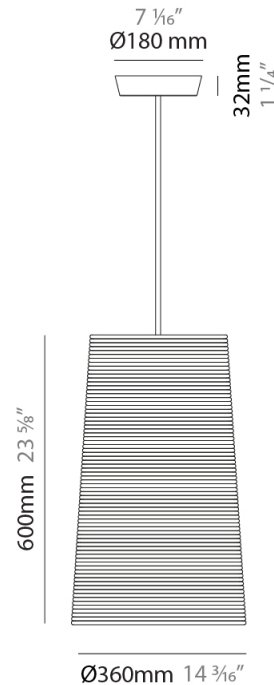

PROJECT	
TYPE	
SPECIFIER	
QUANTITY	
DATE	

TALI SUSPENSION

D51018-

base number   Finish
Options

1. To build a product code in our configurator select the specify button on the base model # product page
2. To build a manual product code on this datasheet choose from the options listed below in blue font and add the suffix to the base model #

GENERAL

Series: Tali
Brand: Fambuena
Division: Design
Mounting Type: Suspension
Mounting Location: Ceiling
Subcategory: Pendant

PHYSICAL

Shape: Cylinder
Diameter (mm): 360
Diameter (in): 14 ³/₁₆
Height (mm): 600
Height (in): 23 ⁵/₈
Light Distribution: Direct
Diffuser: Rope Shade
Fixture Finish: BEI / WHI
Fixture Material: Fabric Cord
Cable Details: Cable length 2000mm / 79"

ELECTRICAL

Number of Lamps: 1
Lamp Type: LED Retrofit
Lamp Shape: A19
Bulb Included: Bulb Not Included
Max. Wattage Per Lamp (W): 15
Lamp Base: E26
Input Voltage (V): 120
Upon Request: 277Vac / GU24

LED

OPTICAL

RATINGS AND CERTIFICATIONS

Certified By: Certified for North American Standards
IP rating: IP20