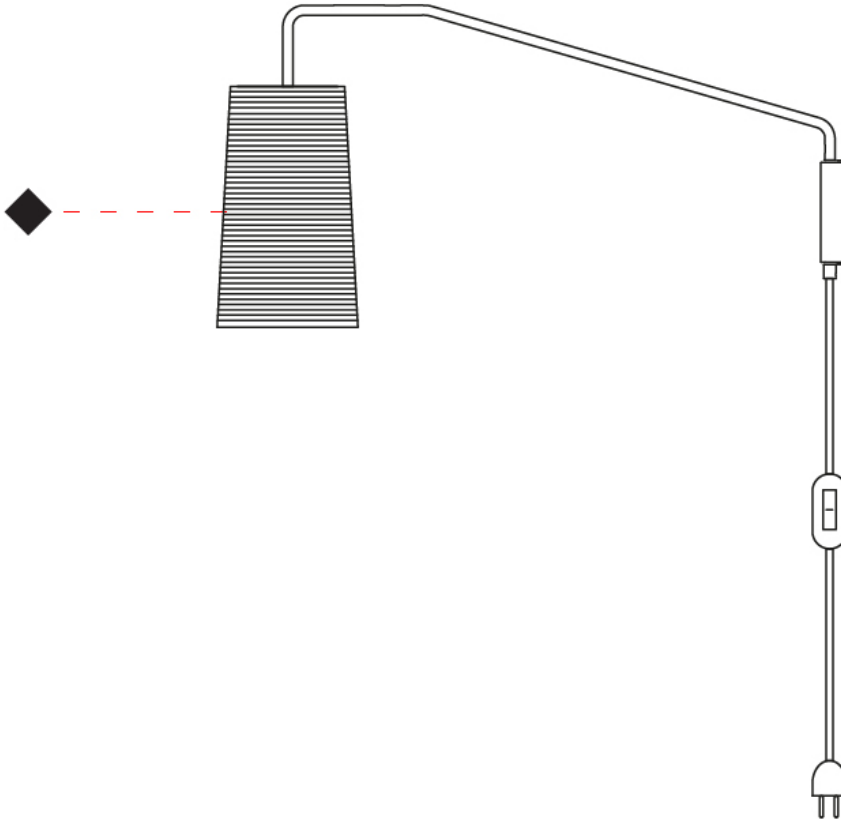

D53010-

PROJECT _____

TYPE _____

SPECIFIER _____

QUANTITY _____

DATE _____

D