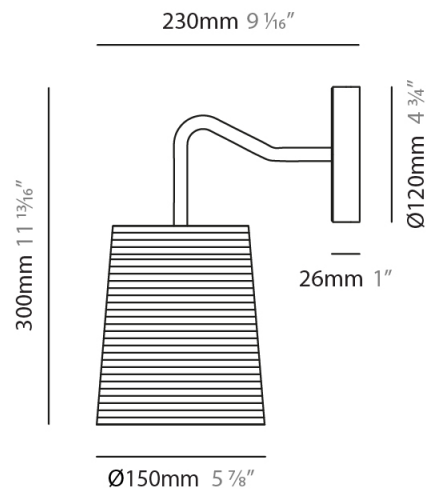

TALI SURFACE

D53008-

base number   Finish
Options

1. To build a product code in our configurator select the specify button on the base model # product page
2. To build a manual product code on this datasheet choose from the options listed below in blue font and add the suffix to the base model #

GENERAL

Series: Tali
Partner: Fambuena
Division: Design
Installation: Surface
Product Type: Wall Surface
Mounting Location: Wall

PHYSICAL

Shape: Cylinder
Diameter (mm): 150
Diameter (in): 5 ⁷/₈
Height (mm): 300
Height (in): 11 ¹³/₁₆
Extension (mm): 230
Extension (in): 9 ¹/₁₆
Diffuser: Rope Shade
Fixture Finish: [BEI / WHI](#)
Fixture Material: Fabric Cord
Primary Material: Fabric

ELECTRICAL

Number of Lamps: 1
Lamp Type: LED Retrofit
Lamp Shape: A19
Bulb Included: Bulb Not Included
Max. Wattage Per Lamp (W): 5
Lamp Base: E26
Input Voltage (V): 120
Upon Request: 277Vac / GU24

LED

OPTICAL

RATINGS AND CERTIFICATIONS

Certified By: Certified for North American Standards
IP rating: IP20

PROJECT	_____
TYPE	_____
SPECIFIER	_____
QUANTITY	_____
DATE	_____