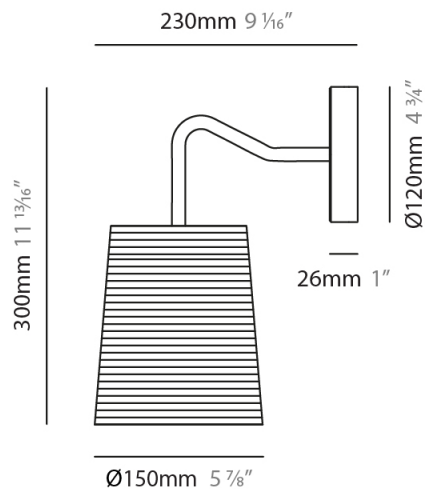

PROJECT	
TYPE	
SPECIFIER	
QUANTITY	
DATE	

TALI SURFACE

D53008-

base number   Finish
Options

1. To build a product code in our configurator select the specify button on the base model # product page
2. To build a manual product code on this datasheet choose from the options listed below in blue font and add the suffix to the base model #

GENERAL

Series: Tali
Brand: Fambuena
Division: Design
Mounting Type: Surface
Mounting Location: Wall
Subcategory: Ambient

PHYSICAL

Shape: Cylinder
Diameter (mm): 150
Diameter (in): 5 7/8
Height (mm): 300
Height (in): 11 13/16
Extension (mm): 230
Extension (in): 9 1/16
Light Distribution: Direct
Diffuser: Rope Shade
Fixture Finish: BEI / WHI
Fixture Material: Fabric Cord

ELECTRICAL

Number of Lamps: 1
Lamp Type: LED Retrofit
Lamp Shape: A19
Bulb Included: Bulb Not Included
Max. Wattage Per Lamp (W): 5
Lamp Base: E26
Input Voltage (V): 120
Upon Request: 277Vac / GU24

LED

OPTICAL

RATINGS AND CERTIFICATIONS

Certified By: Certified for North American Standards
IP rating: IP20