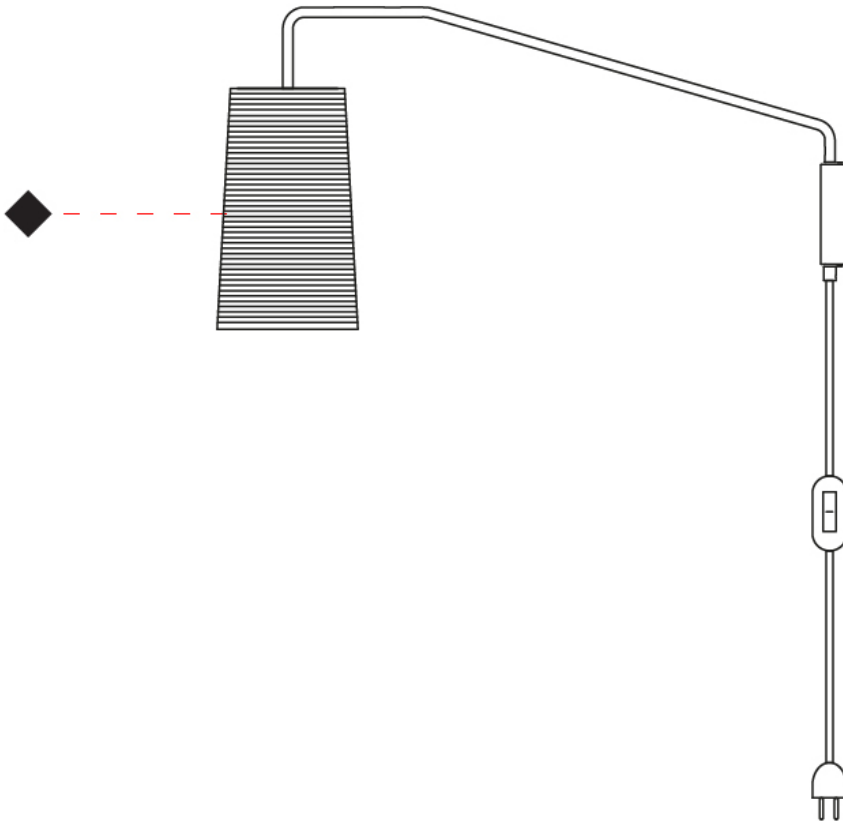

D53010-

PROJECT	_____
TYPE	_____
SPECIFIER	_____
QUANTITY	_____
DATE	_____