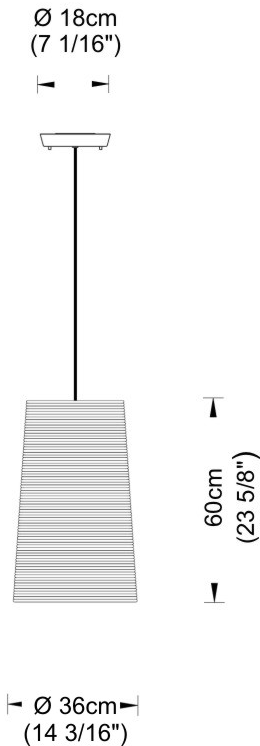

TALI SUSPENSION

D51018- : D51018-BEI

base number

1. To build a product code in our configurator select the specify button on the base model # product page
2. To build a manual product code on this datasheet choose from the options listed below in blue font and add the suffix to the base model #

GENERAL

Series: Tali
Partner: Fambuena
Division: Design
Installation: Suspension
Product Type: Pendant
Mounting Location: Ceiling

PHYSICAL

Shape: Cylinder
Diameter (mm): 360
Diameter (in): 14 ³/₁₆
Height (mm): 600
Height (in): 23 ⁵/₈
Fixture Material: Fabric Cord
Primary Material: Cord
Cable Details: Cable length 2m / 79"

ELECTRICAL

Lamp Type: LED Retrofit
Max. Wattage Per Lamp (W): 15
Driver Included: No

LED

OPTICAL

RATINGS AND CERTIFICATIONS

Certified By: Certified for North American Standards
IP rating: IP20

PROJECT	
TYPE	
SPECIFIER	
QUANTITY	
DATE