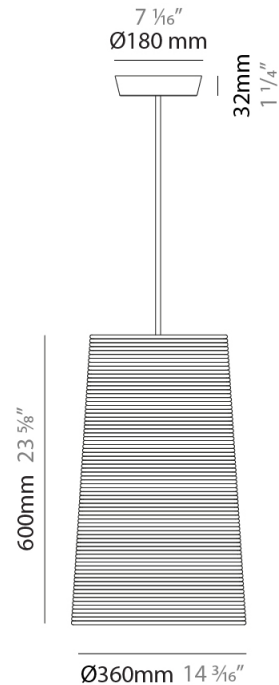

PROJECT	
TYPE	
SPECIFIER	
QUANTITY	
DATE	

TALI SUSPENSION

D51018-

base number   Finish
Options

1. To build a product code in our configurator select the specify button on the base model # product page
2. To build a manual product code on this datasheet choose from the options listed below in blue font and add the suffix to the base model #

GENERAL

Series: Tali
Partner: Fambuena
Division: Design
Installation: Suspension
Product Type: Pendant
Mounting Location: Ceiling

PHYSICAL

Shape: Cylinder
Diameter (mm): 360
Diameter (in): 14 ³/₁₆
Height (mm): 600
Height (in): 23 ⁵/₈
Diffuser: Rope Shade
Fixture Finish: BEI / WHI
Fixture Material: Fabric Cord
Primary Material: Fabric
Cable Details: Cable length 2000mm / 79"

ELECTRICAL

Number of Lamps: 1
Lamp Type: LED Retrofit
Lamp Shape: A19
Bulb Included: Bulb Not Included
Max. Wattage Per Lamp (W): 15
Lamp Base: E26
Input Voltage (V): 120
Upon Request: 277Vac / GU24

LED

OPTICAL

RATINGS AND CERTIFICATIONS

Certified By: Certified for North American Standards
IP rating: IP20