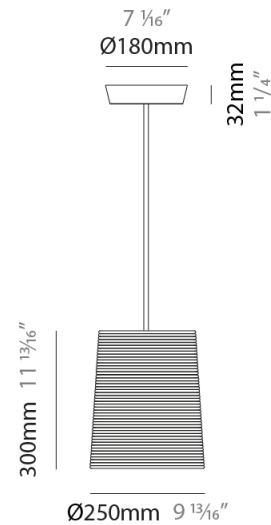

PROJECT
TYPE
SPECIFIER
QUANTITY
DATE

TALI SUSPENSION

D51017-

base number   Finish
Options

1. To build a product code in our configurator select the specify button on the base model # product page
2. To build a manual product code on this datasheet choose from the options listed below in blue font and add the suffix to the base model #

GENERAL

Series: Tali
Partner: Fambuena
Division: Design
Installation: Suspension
Product Type: Pendant
Mounting Location: Ceiling

PHYSICAL

Shape: Cylinder
Diameter (mm): 250
Diameter (in): 9 ¹³/₁₆
Height (mm): 300
Height (in): 11 ¹³/₁₆
Diffuser: Rope Shade
Fixture Finish: BEI / WHI
Fixture Material: Fabric Cord
Primary Material: Fabric
Cable Details: Cable length 2000mm / 79"

ELECTRICAL

Number of Lamps: 1
Lamp Type: LED Retrofit
Lamp Shape: A19
Bulb Included: Bulb Not Included
Max. Wattage Per Lamp (W): 7
Lamp Base: E26
Input Voltage (V): 120
Upon Request: 277Vac / GU24

LED

OPTICAL

RATINGS AND CERTIFICATIONS

Certified By: Certified for North American Standards
IP rating: IP20