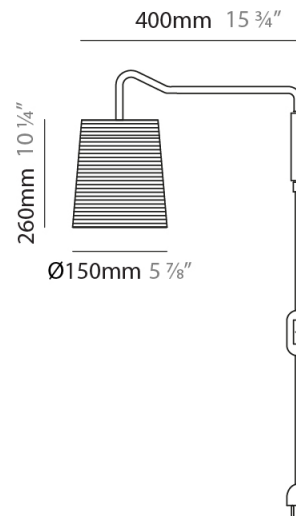

TALI SURFACE

D53009-

base number   Finish
Options

1. To build a product code in our configurator select the specify button on the base model # product page
2. To build a manual product code on this datasheet choose from the options listed below in blue font and add the suffix to the base model #

GENERAL

Series: Tali
Partner: Fambuena
Division: Design
Installation: Surface
Product Type: Wall Surface
Mounting Location: Wall

PHYSICAL

Shape: Cylinder
Diameter (mm): 150
Diameter (in): 5 7/8
Height (mm): 260
Height (in): 10 1/4
Extension (mm): 400
Extension (in): 15 3/4
Diffuser: Rope Shade
Fixture Finish: BEI / WHI
Fixture Material: Fabric Cord
Primary Material: Fabric
Cable Details: Cable length 2000mm / 79"

ELECTRICAL

Number of Lamps: 1
Lamp Type: LED Retrofit
Lamp Shape: A19
Bulb Included: Bulb Not Included
Max. Wattage Per Lamp (W): 5
Lamp Base: E26
Input Voltage (V): 120
Upon Request: 277Vac / GU24

LED

OPTICAL

RATINGS AND CERTIFICATIONS

Certified By: Certified for North American Standards
IP rating: IP20

PROJECT
TYPE
SPECIFIER
QUANTITY
DATE