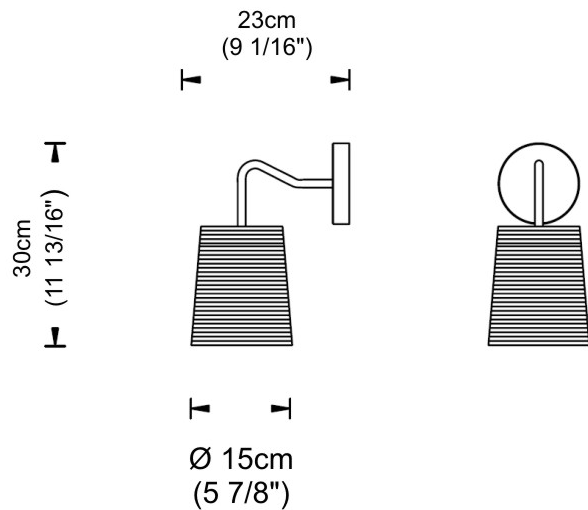

TALI SURFACE

D53008- : D53008-WHI

base number

1. To build a product code in our configurator select the specify button on the base model # product page
2. To build a manual product code on this datasheet choose from the options listed below in blue font and add the suffix to the base model #

GENERAL

Series: Tali
Partner: Fambuena
Division: Design
Installation: Surface
Product Type: Wall Surface
Mounting Location: Wall

PHYSICAL

Shape: Cylinder
Diameter (mm): 150
Diameter (in): 5 ⁷/₈
Height (mm): 300
Height (in): 11 ¹³/₁₆
Extension (mm): 230
Extension (in): 9 ¹/₁₆
Fixture Material: Fabric Cord
Primary Material: Fabric

ELECTRICAL

Lamp Type: LED Retrofit
Max. Wattage Per Lamp (W): 5
Driver Included: No

LED

OPTICAL

RATINGS AND CERTIFICATIONS

Certified By: Certified for North American Standards
IP rating: IP20

PROJECT
TYPE
SPECIFIER
QUANTITY
DATE