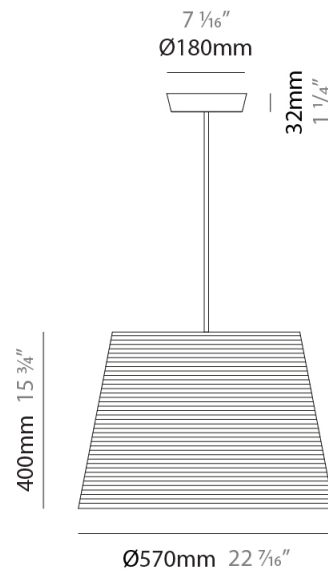

PROJECT	_____
TYPE	_____
SPECIFIER	_____
QUANTITY	_____
DATE	_____

TALI SUSPENSION

D51019-

base number   Finish
Options

1. To build a product code in our configurator select the specify button on the base model # product page
2. To build a manual product code on this datasheet choose from the options listed below in blue font and add the suffix to the base model #

GENERAL

Series: Tali
Partner: Fambuena
Division: Design
Installation: Suspension
Product Type: Pendant
Mounting Location: Ceiling

PHYSICAL

Shape: Cylinder
Diameter (mm): 570
Diameter (in): 22 7/16
Height (mm): 400
Height (in): 15 3/4
Diffuser: Rope Shade
Fixture Finish: BEI / WHI
Fixture Material: Fabric Cord
Primary Material: Fabric
Cable Details: Cable length 2000mm / 79"

ELECTRICAL

Number of Lamps: 1
Lamp Type: LED Retrofit
Lamp Shape: A19
Bulb Included: Bulb Not Included
Max. Wattage Per Lamp (W): 15
Lamp Base: E26
Input Voltage (V): 120
Upon Request: 277Vac / GU24

LED

OPTICAL

RATINGS AND CERTIFICATIONS

Certified By: Certified for North American Standards
IP rating: IP20