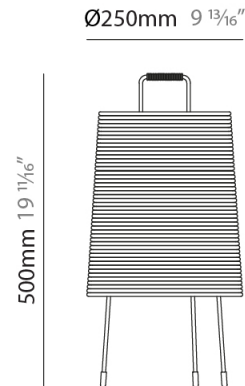

TALI PORTABLE

D54004-

base number   Finish
Options

1. To build a product code in our configurator select the specify button on the base model # product page
2. To build a manual product code on this datasheet choose from the options listed below in blue font and add the suffix to the base model #

GENERAL

Series: Tali
Partner: Fambuena
Division: Design
Installation: Portable
Product Type: Table
Mounting Location: Table

PHYSICAL

Shape: Cylinder
Diameter (mm): 250
Diameter (in): 9 ¹³/₁₆
Height (mm): 500
Height (in): 19 ¹¹/₁₆
Diffuser: Rope Shade
[Fixture Finish: BEI / WHI](#)
Fixture Material: Fabric Cord
Primary Material: Fabric

ELECTRICAL

Number of Lamps: 1
Lamp Type: LED Retrofit
Lamp Shape: A19
Bulb Included: Bulb Not Included
Max. Wattage Per Lamp (W): 7
Lamp Base: E26
Input Voltage (V): 120

LED

OPTICAL

RATINGS AND CERTIFICATIONS

Certified By: Certified for North American Standards
IP rating: IP20

PROJECT
TYPE
SPECIFIER
QUANTITY
DATE