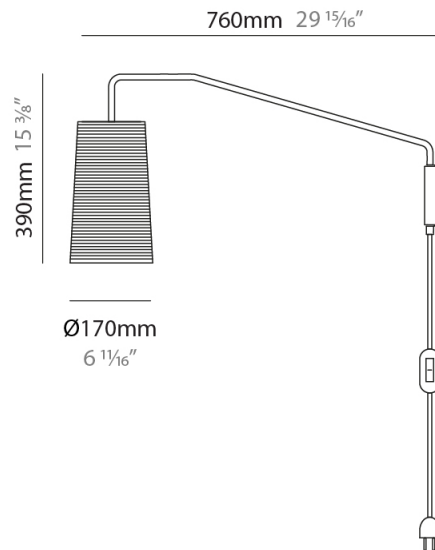

TALI SURFACE

D53010-

base number   Finish
Options

1. To build a product code in our configurator select the specify button on the base model # product page
2. To build a manual product code on this datasheet choose from the options listed below in blue font and add the suffix to the base model #

GENERAL

Series: Tali
Partner: Fambuena
Division: Design
Installation: Surface
Product Type: Wall Surface
Mounting Location: Wall

PHYSICAL

Shape: Cylinder
Diameter (mm): 170
Diameter (in): 6 ¹¹/₁₆
Height (mm): 390
Height (in): 15 ³/₈
Extension (mm): 760
Extension (in): 29 ¹⁵/₁₆
Diffuser: Rope Shade
Fixture Finish: BEI / WHI
Fixture Material: Fabric Cord
Primary Material: Fabric
Cable Details: Cable length 2000mm / 79"

ELECTRICAL

Number of Lamps: 1
Lamp Type: LED Retrofit
Lamp Shape: A15
Bulb Included: Bulb Not Included
Max. Wattage Per Lamp (W): 5
Lamp Base: E26
Input Voltage (V): 120
Upon Request: 277Vac / GU24

LED

OPTICAL

RATINGS AND CERTIFICATIONS

Certified By: Certified for North American Standards
IP rating: IP20

PROJECT
TYPE
SPECIFIER
QUANTITY
DATE