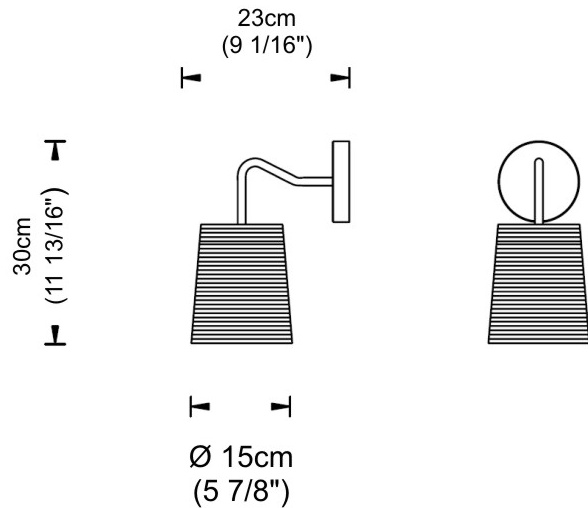

TALI SURFACE

D53008- : D53008-BEI

base number

1. To build a product code in our configurator select the specify button on the base model # product page
2. To build a manual product code on this datasheet choose from the options listed below in blue font and add the suffix to the base model #

GENERAL

Series: Tali
Partner: Fambuena
Division: Design
Installation: Surface
Product Type: Wall Surface
Mounting Location: Wall

PHYSICAL

Shape: Cylinder
Diameter (mm): 150
Diameter (in): 5 ⁷/₈
Height (mm): 300
Height (in): 11 ¹³/₁₆
Extension (mm): 230
Extension (in): 9 ¹/₁₆
Fixture Material: Fabric Cord
Primary Material: Fabric

ELECTRICAL

Lamp Type: LED Retrofit
Max. Wattage Per Lamp (W): 5
Driver Included: No

LED

OPTICAL

RATINGS AND CERTIFICATIONS

Certified By: Certified for North American Standards
IP rating: IP20

PROJECT
TYPE
SPECIFIER
QUANTITY
DATE