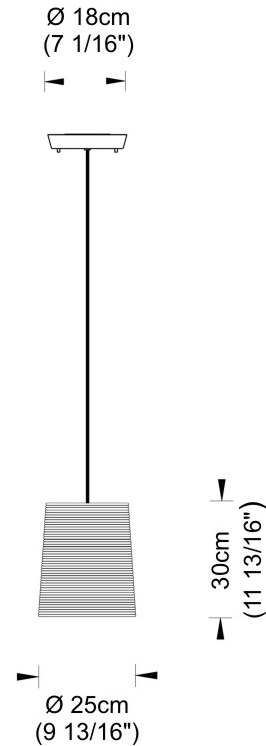

TALI SUSPENSION

D51017- : D51017-WHI

base number

1. To build a product code in our configurator select the specify button on the base model # product page
2. To build a manual product code on this datasheet choose from the options listed below in blue font and add the suffix to the base model #

GENERAL

Series: Tali
Partner: Fambuena
Division: Design
Installation: Suspension
Product Type: Pendant
Mounting Location: Ceiling

PHYSICAL

Shape: Cylinder
Diameter (mm): 2509
Diameter (in): 98 ³/₄
Height (mm): 300
Height (in): 11 ¹³/₁₆
Fixture Material: Fabric Cord
Primary Material: Cord
Cable Details: Cable length 2m / 79"

ELECTRICAL

Lamp Type: LED Retrofit
Max. Wattage Per Lamp (W): 7
Driver Included: No

LED

OPTICAL

RATINGS AND CERTIFICATIONS

Certified By: Certified for North American Standards
IP rating: IP20

PROJECT	_____
TYPE	_____
SPECIFIER	_____
QUANTITY	_____
DATE	_____