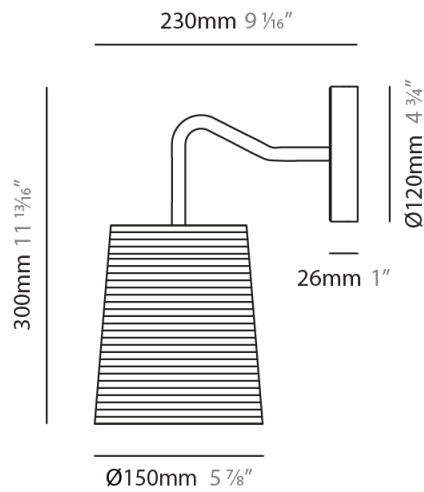

TALI SURFACE

D53008-

base number   Finish
Options

1. To build a product code in our configurator select the specify button on the base model # product page
2. To build a manual product code on this datasheet choose from the options listed below in blue font and add the suffix to the base model #

GENERAL

Series: Tali
Partner: Fambuena
Division: Design
Installation: Surface
Product Type: Wall Surface
Mounting Location: Wall

PHYSICAL

Shape: Cylinder
Diameter (mm): 150
Diameter (in): 5 7/8
Height (mm): 300
Height (in): 11 13/16
Extension (mm): 230
Extension (in): 9 1/16
Diffuser: Rope Shade
Fixture Finish: [BEI / WHI](#)
Fixture Material: Fabric Cord
Primary Material: Fabric

ELECTRICAL

Number of Lamps: 1
Lamp Type: LED Retrofit
Lamp Shape: A19
Bulb Included: Bulb Not Included
Max. Wattage Per Lamp (W): 5
Lamp Base: E26
Input Voltage (V): 120
Upon Request: 277Vac / GU24

LED

OPTICAL

RATINGS AND CERTIFICATIONS

Certified By: Certified for North American Standards
IP rating: IP20

PROJECT	_____
TYPE	_____
SPECIFIER	_____
QUANTITY	_____
DATE	_____