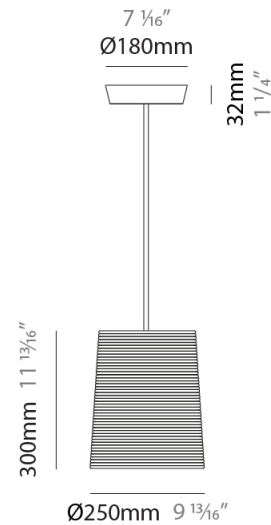

TALI SUSPENSION

D51017-

base number   Finish
Options

1. To build a product code in our configurator select the specify button on the base model # product page
2. To build a manual product code on this datasheet choose from the options listed below in blue font and add the suffix to the base model #

GENERAL

Series: Tali
Brand: Fambuena
Division: Design
Mounting Type: Suspension
Mounting Location: Ceiling
Subcategory: Pendant

PHYSICAL

Shape: Cylinder
Diameter (mm): 250
Diameter (in): 9 ¹³/₁₆
Height (mm): 300
Height (in): 11 ¹³/₁₆
Light Distribution: Direct
Diffuser: Rope Shade
Fixture Finish: BEI / WHI
Fixture Material: Fabric Cord
Cable Details: Cable length 2000mm / 79"

ELECTRICAL

Number of Lamps: 1
Lamp Type: LED Retrofit
Lamp Shape: A19
Bulb Included: Bulb Not Included
Max. Wattage Per Lamp (W): 7
Lamp Base: E26
Input Voltage (V): 120
Upon Request: 277Vac / GU24

LED

OPTICAL

RATINGS AND CERTIFICATIONS

Certified By: Certified for North American Standards
IP rating: IP20

PROJECT	_____
TYPE	_____
SPECIFIER	_____
QUANTITY	_____
DATE	_____