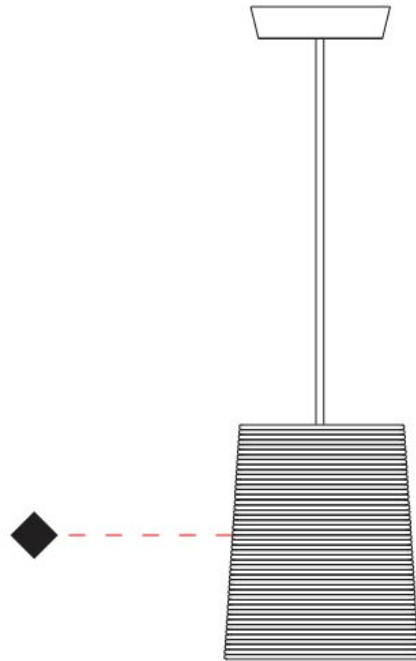

TALI SUSPENSION

D51017-

PROJECT

TYPE

SPECIFIER

QUANTITY

DATE

D