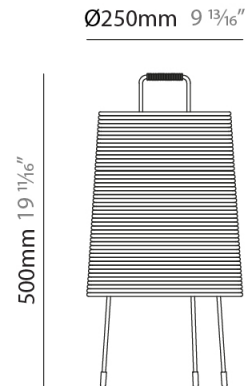

TALI PORTABLE

D54004-

base number   Finish
Options

1. To build a product code in our configurator select the specify button on the base model # product page
2. To build a manual product code on this datasheet choose from the options listed below in blue font and add the suffix to the base model #

GENERAL

Series: Tali
Partner: Fambuena
Division: Design
Installation: Portable
Product Type: Table
Mounting Location: Table

PHYSICAL

Shape: Cylinder
Diameter (mm): 250
Diameter (in): 9 ¹³/₁₆
Height (mm): 500
Height (in): 19 ¹¹/₁₆
Diffuser: Rope Shade
Fixture Finish: BEI / WHI
Fixture Material: Fabric Cord
Primary Material: Fabric

ELECTRICAL

Number of Lamps: 1
Lamp Type: LED Retrofit
Lamp Shape: A19
Bulb Included: Bulb Not Included
Max. Wattage Per Lamp (W): 7
Lamp Base: E26
Input Voltage (V): 120

LED

OPTICAL

RATINGS AND CERTIFICATIONS

Certified By: Certified for North American Standards
IP rating: IP20

PROJECT
TYPE
SPECIFIER
QUANTITY
DATE