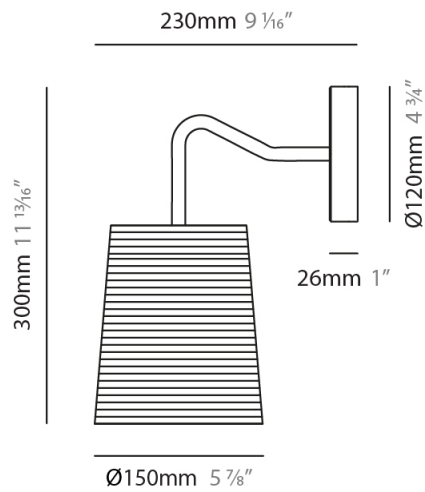

TALI SURFACE

D53008-

base number   Finish
Options

1. To build a product code in our configurator select the specify button on the base model # product page
2. To build a manual product code on this datasheet choose from the options listed below in blue font and add the suffix to the base model #

GENERAL

Series: Tali
Partner: Fambuena
Division: Design
Installation: Surface
Product Type: Wall Surface
Mounting Location: Wall

PHYSICAL

Shape: Cylinder
Diameter (mm): 150
Diameter (in): 5 ⁷/₈
Height (mm): 300
Height (in): 11 ¹³/₁₆
Extension (mm): 230
Extension (in): 9 ¹/₁₆
Diffuser: Rope Shade
Fixture Finish: [BEI / WHI](#)
Fixture Material: Fabric Cord
Primary Material: Fabric

ELECTRICAL

Number of Lamps: 1
Lamp Type: LED Retrofit
Lamp Shape: A19
Bulb Included: Bulb Not Included
Max. Wattage Per Lamp (W): 5
Lamp Base: E26
Input Voltage (V): 120
Upon Request: 277Vac / GU24

LED

OPTICAL

RATINGS AND CERTIFICATIONS

Certified By: Certified for North American Standards
IP rating: IP20

PROJECT	_____
TYPE	_____
SPECIFIER	_____
QUANTITY	_____
DATE	_____