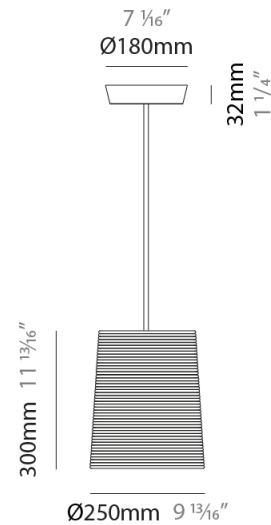

PROJECT	
TYPE	
SPECIFIER	
QUANTITY	
DATE	

TALI SUSPENSION

D51017-

base number   Finish
Options

1. To build a product code in our configurator select the specify button on the base model # product page
2. To build a manual product code on this datasheet choose from the options listed below in blue font and add the suffix to the base model #

GENERAL

Series: Tali
Partner: Fambuena
Division: Design
Installation: Suspension
Product Type: Pendant
Mounting Location: Ceiling

PHYSICAL

Shape: Cylinder
Diameter (mm): 250
Diameter (in): 9 ¹³/₁₆
Height (mm): 300
Height (in): 11 ¹³/₁₆
Diffuser: Rope Shade
Fixture Finish: BEI / WHI
Fixture Material: Fabric Cord
Primary Material: Fabric
Cable Details: Cable length 2000mm / 79"

ELECTRICAL

Number of Lamps: 1
Lamp Type: LED Retrofit
Lamp Shape: A19
Bulb Included: Bulb Not Included
Max. Wattage Per Lamp (W): 7
Lamp Base: E26
Input Voltage (V): 120
Upon Request: 277Vac / GU24

LED

OPTICAL

RATINGS AND CERTIFICATIONS

Certified By: Certified for North American Standards
IP rating: IP20