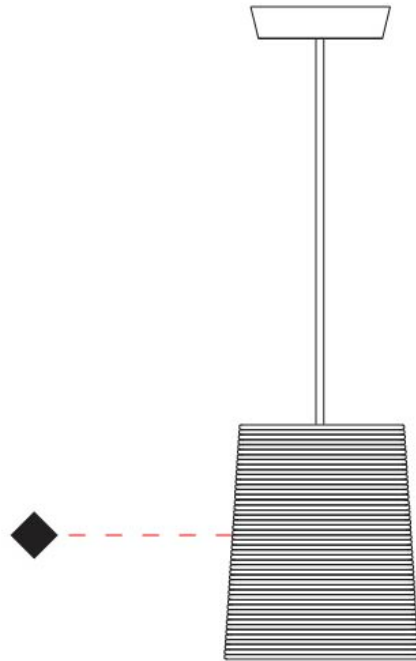

TALI SUSPENSION

D51017-

PROJECT

TYPE

SPECIFIER

QUANTITY

DATE