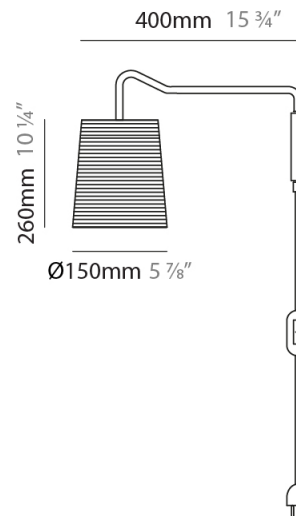

TALI SURFACE

D53009-

base number   Finish
Options

1. To build a product code in our configurator select the specify button on the base model # product page
2. To build a manual product code on this datasheet choose from the options listed below in blue font and add the suffix to the base model #

GENERAL

Series: Tali
Partner: Fambuena
Division: Design
Installation: Surface
Product Type: Wall Surface
Mounting Location: Wall

PHYSICAL

Shape: Cylinder
Diameter (mm): 150
Diameter (in): 5 7/8
Height (mm): 260
Height (in): 10 1/4
Extension (mm): 400
Extension (in): 15 3/4
Diffuser: Rope Shade
Fixture Finish: [BEI / WHI](#)
Fixture Material: Fabric Cord
Primary Material: Fabric
Cable Details: Cable length 2000mm / 79"

ELECTRICAL

Number of Lamps: 1
Lamp Type: LED Retrofit
Lamp Shape: A19
Bulb Included: Bulb Not Included
Max. Wattage Per Lamp (W): 5
Lamp Base: E26
Input Voltage (V): 120
Upon Request: 277Vac / GU24

LED

OPTICAL

RATINGS AND CERTIFICATIONS

Certified By: Certified for North American Standards
IP rating: IP20

PROJECT
TYPE
SPECIFIER
QUANTITY
DATE