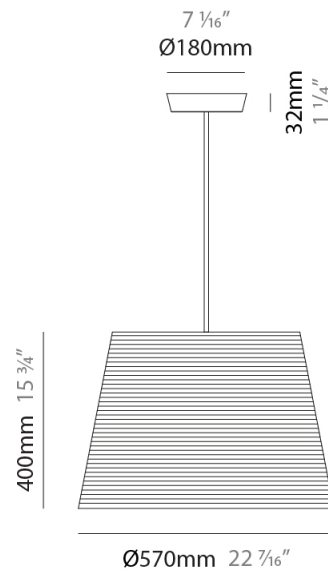

PROJECT	_____
TYPE	_____
SPECIFIER	_____
QUANTITY	_____
DATE	_____

TALI SUSPENSION

D51019-

base number   Finish
Options

1. To build a product code in our configurator select the specify button on the base model # product page
2. To build a manual product code on this datasheet choose from the options listed below in blue font and add the suffix to the base model #

GENERAL

Series: Tali
Partner: Fambuena
Division: Design
Installation: Suspension
Product Type: Pendant
Mounting Location: Ceiling

PHYSICAL

Shape: Cylinder
Diameter (mm): 570
Diameter (in): 22 ⁷/₁₆
Height (mm): 400
Height (in): 15 ³/₄
Diffuser: Rope Shade
Fixture Finish: BEI / WHI
Fixture Material: Fabric Cord
Primary Material: Fabric
Cable Details: Cable length 2000mm / 79"

ELECTRICAL

Number of Lamps: 1
Lamp Type: LED Retrofit
Lamp Shape: A19
Bulb Included: Bulb Not Included
Max. Wattage Per Lamp (W): 15
Lamp Base: E26
Input Voltage (V): 120
Upon Request: 277Vac / GU24

LED

OPTICAL

RATINGS AND CERTIFICATIONS

Certified By: Certified for North American Standards
IP rating: IP20