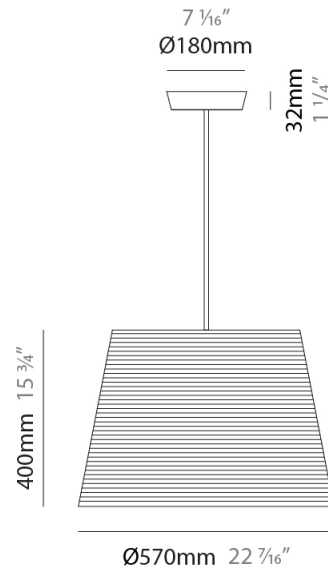

PROJECT	
TYPE	
SPECIFIER	
QUANTITY	
DATE	

TALI SUSPENSION

D51019-

base number   Finish
Options

1. To build a product code in our configurator select the specify button on the base model # product page
2. To build a manual product code on this datasheet choose from the options listed below in blue font and add the suffix to the base model #

GENERAL

Series: Tali
Partner: Fambuena
Division: Design
Installation: Suspension
Product Type: Pendant
Mounting Location: Ceiling

PHYSICAL

Shape: Cylinder
Diameter (mm): 570
Diameter (in): 22 7/16
Height (mm): 400
Height (in): 15 3/4
Diffuser: Rope Shade
Fixture Finish: BEI / WHI
Fixture Material: Fabric Cord
Primary Material: Fabric
Cable Details: Cable length 2000mm / 79"

ELECTRICAL

Number of Lamps: 1
Lamp Type: LED Retrofit
Lamp Shape: A19
Bulb Included: Bulb Not Included
Max. Wattage Per Lamp (W): 15
Lamp Base: E26
Input Voltage (V): 120
Upon Request: 277Vac / GU24

LED

OPTICAL

RATINGS AND CERTIFICATIONS

Certified By: Certified for North American Standards
IP rating: IP20