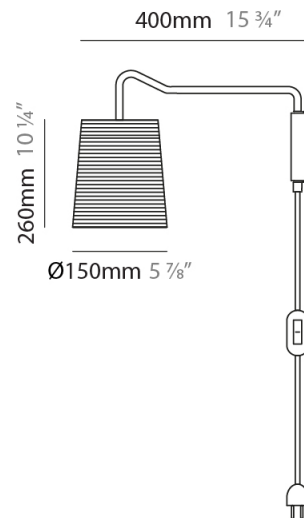

TALI SURFACE

D53009-

base number   Finish
Options

1. To build a product code in our configurator select the specify button on the base model # product page
2. To build a manual product code on this datasheet choose from the options listed below in blue font and add the suffix to the base model #

GENERAL

Series: Tali
Partner: Fambuena
Division: Design
Installation: Surface
Product Type: Wall Surface
Mounting Location: Wall

PHYSICAL

Shape: Cylinder
Diameter (mm): 150
Diameter (in): 5 7/8
Height (mm): 260
Height (in): 10 1/4
Extension (mm): 400
Extension (in): 15 3/4
Diffuser: Rope Shade
Fixture Finish: [BEI / WHI](#)
Fixture Material: Fabric Cord
Primary Material: Fabric
Cable Details: Cable length 2000mm / 79"

ELECTRICAL

Number of Lamps: 1
Lamp Type: LED Retrofit
Lamp Shape: A19
Bulb Included: Bulb Not Included
Max. Wattage Per Lamp (W): 5
Lamp Base: E26
Input Voltage (V): 120
Upon Request: 277Vac / GU24

LED

OPTICAL

RATINGS AND CERTIFICATIONS

Certified By: Certified for North American Standards
IP rating: IP20

PROJECT
TYPE
SPECIFIER
QUANTITY
DATE