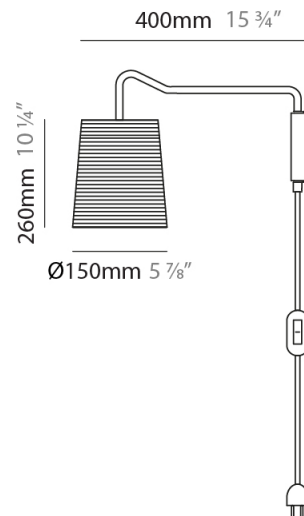

TALI SURFACE

D53009-

base number   Finish
Options

1. To build a product code in our configurator select the specify button on the base model # product page
2. To build a manual product code on this datasheet choose from the options listed below in blue font and add the suffix to the base model #

GENERAL

Series: Tali
Partner: Fambuena
Division: Design
Installation: Surface
Product Type: Wall Surface
Mounting Location: Wall

PHYSICAL

Shape: Cylinder
Diameter (mm): 150
Diameter (in): 5 7/8
Height (mm): 260
Height (in): 10 1/4
Extension (mm): 400
Extension (in): 15 3/4
Diffuser: Rope Shade
Fixture Finish: BEI / WHI
Fixture Material: Fabric Cord
Primary Material: Fabric
Cable Details: Cable length 2000mm / 79"

ELECTRICAL

Number of Lamps: 1
Lamp Type: LED Retrofit
Lamp Shape: A19
Bulb Included: Bulb Not Included
Max. Wattage Per Lamp (W): 5
Lamp Base: E26
Input Voltage (V): 120
Upon Request: 277Vac / GU24

LED

OPTICAL

RATINGS AND CERTIFICATIONS

Certified By: Certified for North American Standards
IP rating: IP20

PROJECT	_____
TYPE	_____
SPECIFIER	_____
QUANTITY	_____
DATE	_____