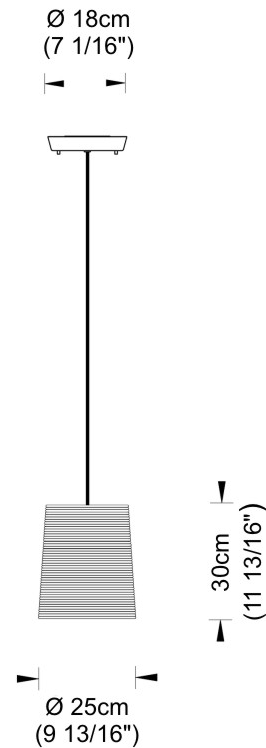

TALI SUSPENSION

D51017- : D51017-WHI

base number

1. To build a product code in our configurator select the specify button on the base model # product page
2. To build a manual product code on this datasheet choose from the options listed below in blue font and add the suffix to the base model #

GENERAL

Series: Tali
Partner: Fambuena
Division: Design
Installation: Suspension
Product Type: Pendant
Mounting Location: Ceiling

PHYSICAL

Shape: Cylinder
Diameter (mm): 2509
Diameter (in): 98 ³/₄
Height (mm): 300
Height (in): 11 ¹³/₁₆
Fixture Material: Fabric Cord
Primary Material: Cord
Cable Details: Cable length 2m / 79"

ELECTRICAL

Lamp Type: LED Retrofit
Max. Wattage Per Lamp (W): 7
Driver Included: No

LED

OPTICAL

RATINGS AND CERTIFICATIONS

Certified By: Certified for North American Standards
IP rating: IP20

PROJECT
TYPE
SPECIFIER
QUANTITY
DATE