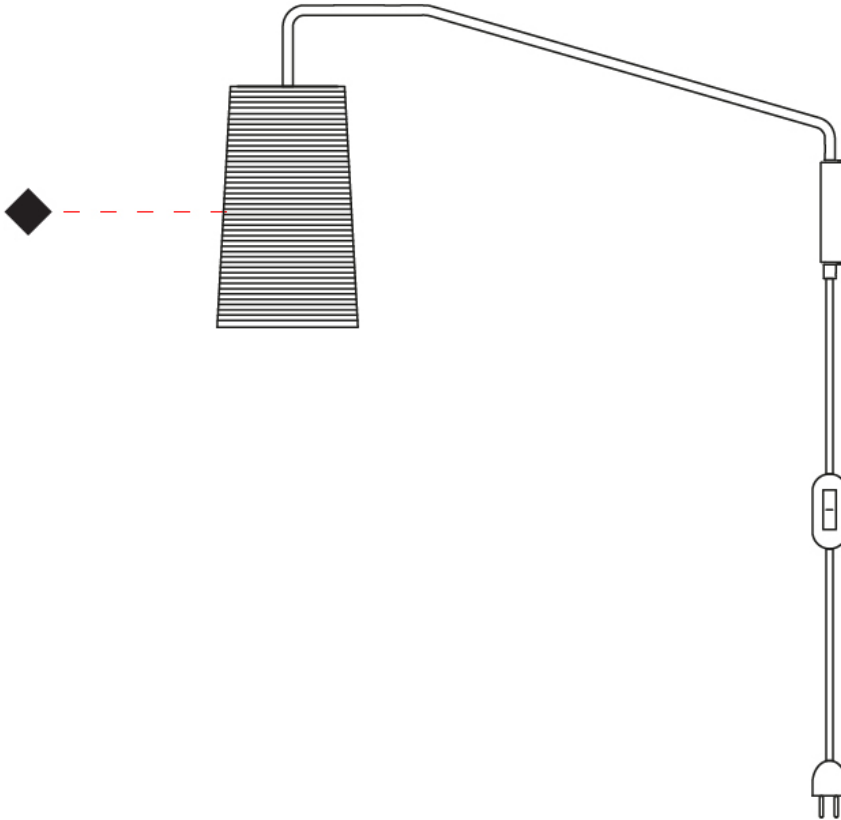

D53010-

PROJECT

TYPE

SPECIFIER

QUANTITY

DATE

D