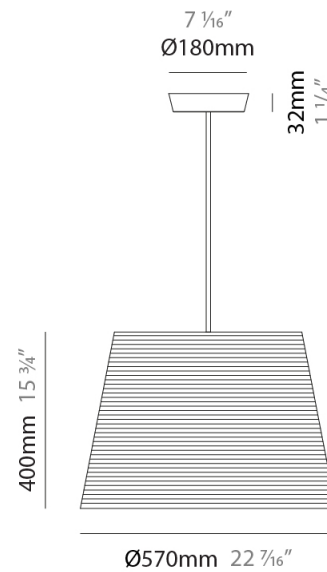

PROJECT	
TYPE	
SPECIFIER	
QUANTITY	
DATE	

TALI SUSPENSION

D51019-

base number   Finish
Options

1. To build a product code in our configurator select the specify button on the base model # product page
2. To build a manual product code on this datasheet choose from the options listed below in blue font and add the suffix to the base model #

GENERAL

Series: Tali
Partner: Fambuena
Division: Design
Installation: Suspension
Product Type: Pendant
Mounting Location: Ceiling

PHYSICAL

Shape: Cylinder
Diameter (mm): 570
Diameter (in): 22 7/16
Height (mm): 400
Height (in): 15 3/4
Diffuser: Rope Shade
Fixture Finish: BEI / WHI
Fixture Material: Fabric Cord
Primary Material: Fabric
Cable Details: Cable length 2000mm / 79"

ELECTRICAL

Number of Lamps: 1
Lamp Type: LED Retrofit
Lamp Shape: A19
Bulb Included: Bulb Not Included
Max. Wattage Per Lamp (W): 15
Lamp Base: E26
Input Voltage (V): 120
Upon Request: 277Vac / GU24

LED

OPTICAL

RATINGS AND CERTIFICATIONS

Certified By: Certified for North American Standards
IP rating: IP20