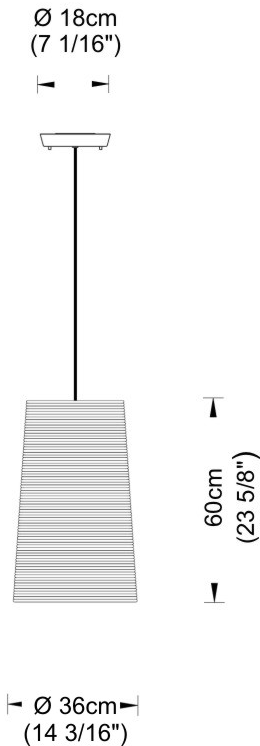

TALI SUSPENSION

D51018- : D51018-BEI

base number

1. To build a product code in our configurator select the specify button on the base model # product page
2. To build a manual product code on this datasheet choose from the options listed below in blue font and add the suffix to the base model #

GENERAL

Series: Tali
Partner: Fambuena
Division: Design
Installation: Suspension
Product Type: Pendant
Mounting Location: Ceiling

PHYSICAL

Shape: Cylinder
Diameter (mm): 360
Diameter (in): 14 ³/₁₆
Height (mm): 600
Height (in): 23 ⁵/₈
Fixture Material: Fabric Cord
Primary Material: Cord
Cable Details: Cable length 2m / 79"

ELECTRICAL

Lamp Type: LED Retrofit
Max. Wattage Per Lamp (W): 15
Driver Included: No

LED

OPTICAL

RATINGS AND CERTIFICATIONS

Certified By: Certified for North American Standards
IP rating: IP20

PROJECT
TYPE
SPECIFIER
QUANTITY
DATE