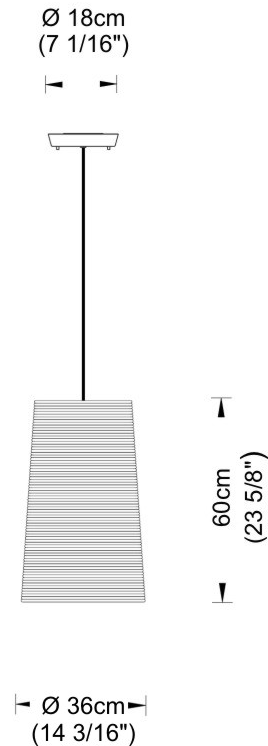

PROJECT	
TYPE	
SPECIFIER	
QUANTITY	
DATE	

TALI SUSPENSION

D51018- : D51018-BEI

base number

1. To build a product code in our configurator select the specify button on the base model # product page
2. To build a manual product code on this datasheet choose from the options listed below in blue font and add the suffix to the base model #

GENERAL

Series: Tali
Partner: Fambuena
Division: Design
Installation: Suspension
Product Type: Pendant
Mounting Location: Ceiling

PHYSICAL

Shape: Cylinder
Diameter (mm): 360
Diameter (in): 14 ³/₁₆
Height (mm): 600
Height (in): 23 ⁵/₈
Fixture Material: Fabric Cord
Primary Material: Cord
Cable Details: Cable length 2m / 79"

ELECTRICAL

Lamp Type: LED Retrofit
Max. Wattage Per Lamp (W): 15
Driver Included: No

LED

OPTICAL

RATINGS AND CERTIFICATIONS

Certified By: Certified for North American Standards
IP rating: IP20