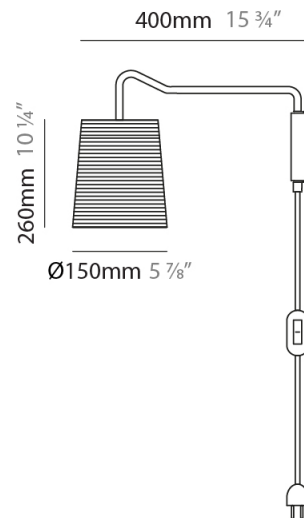

TALI SURFACE

D53009-

base number   Finish
Options

1. To build a product code in our configurator select the specify button on the base model # product page
2. To build a manual product code on this datasheet choose from the options listed below in blue font and add the suffix to the base model #

GENERAL

Series: Tali
Partner: Fambuena
Division: Design
Installation: Surface
Product Type: Wall Surface
Mounting Location: Wall

PHYSICAL

Shape: Cylinder
Diameter (mm): 150
Diameter (in): 5 7/8
Height (mm): 260
Height (in): 10 1/4
Extension (mm): 400
Extension (in): 15 3/4
Diffuser: Rope Shade
Fixture Finish: [BEI / WHI](#)
Fixture Material: Fabric Cord
Primary Material: Fabric
Cable Details: Cable length 2000mm / 79"

ELECTRICAL

Number of Lamps: 1
Lamp Type: LED Retrofit
Lamp Shape: A19
Bulb Included: Bulb Not Included
Max. Wattage Per Lamp (W): 5
Lamp Base: E26
Input Voltage (V): 120
Upon Request: 277Vac / GU24

LED

OPTICAL

RATINGS AND CERTIFICATIONS

Certified By: Certified for North American Standards
IP rating: IP20

PROJECT	_____
TYPE	_____
SPECIFIER	_____
QUANTITY	_____
DATE	_____