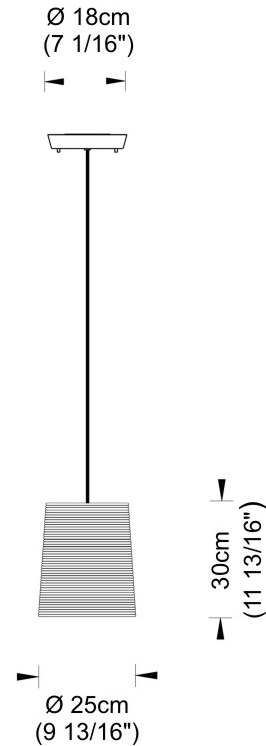

TALI SUSPENSION

D51017- : D51017-WHI

base number

1. To build a product code in our configurator select the specify button on the base model # product page
2. To build a manual product code on this datasheet choose from the options listed below in blue font and add the suffix to the base model #

GENERAL

Series: Tali
Partner: Fambuena
Division: Design
Installation: Suspension
Product Type: Pendant
Mounting Location: Ceiling

PHYSICAL

Shape: Cylinder
Diameter (mm): 2509
Diameter (in): 98 $\frac{3}{4}$
Height (mm): 300
Height (in): 11 $\frac{13}{16}$
Fixture Material: Fabric Cord
Primary Material: Cord
Cable Details: Cable length 2m / 79"

ELECTRICAL

Lamp Type: LED Retrofit
Max. Wattage Per Lamp (W): 7
Driver Included: No

LED

OPTICAL

RATINGS AND CERTIFICATIONS

Certified By: Certified for North American Standards
IP rating: IP20

PROJECT	_____
TYPE	_____
SPECIFIER	_____
QUANTITY	_____
DATE	_____