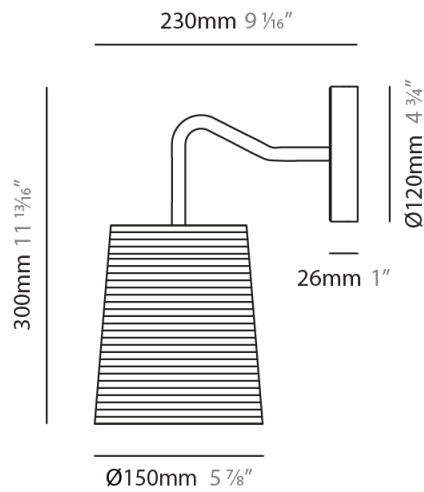

TALI SURFACE

D53008-

base number   Finish
Options

1. To build a product code in our configurator select the specify button on the base model # product page
2. To build a manual product code on this datasheet choose from the options listed below in blue font and add the suffix to the base model #

GENERAL

Series: Tali
Partner: Fambuena
Division: Design
Installation: Surface
Product Type: Wall Surface
Mounting Location: Wall

PHYSICAL

Shape: Cylinder
Diameter (mm): 150
Diameter (in): 5 7/8
Height (mm): 300
Height (in): 11 13/16
Extension (mm): 230
Extension (in): 9 1/16
Diffuser: Rope Shade
[Fixture Finish: BEI / WHI](#)
Fixture Material: Fabric Cord
Primary Material: Fabric

ELECTRICAL

Number of Lamps: 1
Lamp Type: LED Retrofit
Lamp Shape: A19
Bulb Included: Bulb Not Included
Max. Wattage Per Lamp (W): 5
Lamp Base: E26
Input Voltage (V): 120
Upon Request: 277Vac / GU24

LED

OPTICAL

RATINGS AND CERTIFICATIONS

Certified By: Certified for North American Standards
IP rating: IP20

PROJECT
TYPE
SPECIFIER
QUANTITY
DATE