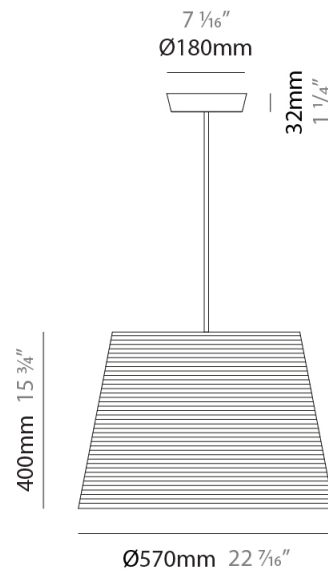

PROJECT	
TYPE	
SPECIFIER	
QUANTITY	
DATE	

TALI SUSPENSION

D51019-

base number   Finish
Options

1. To build a product code in our configurator select the specify button on the base model # product page
2. To build a manual product code on this datasheet choose from the options listed below in blue font and add the suffix to the base model #

GENERAL

Series: Tali
Partner: Fambuena
Division: Design
Installation: Suspension
Product Type: Pendant
Mounting Location: Ceiling

PHYSICAL

Shape: Cylinder
Diameter (mm): 570
Diameter (in): 22 7/16
Height (mm): 400
Height (in): 15 3/4
Diffuser: Rope Shade
Fixture Finish: BEI / WHI
Fixture Material: Fabric Cord
Primary Material: Fabric
Cable Details: Cable length 2000mm / 79"

ELECTRICAL

Number of Lamps: 1
Lamp Type: LED Retrofit
Lamp Shape: A19
Bulb Included: Bulb Not Included
Max. Wattage Per Lamp (W): 15
Lamp Base: E26
Input Voltage (V): 120
Upon Request: 277Vac / GU24

LED

OPTICAL

RATINGS AND CERTIFICATIONS

Certified By: Certified for North American Standards
IP rating: IP20