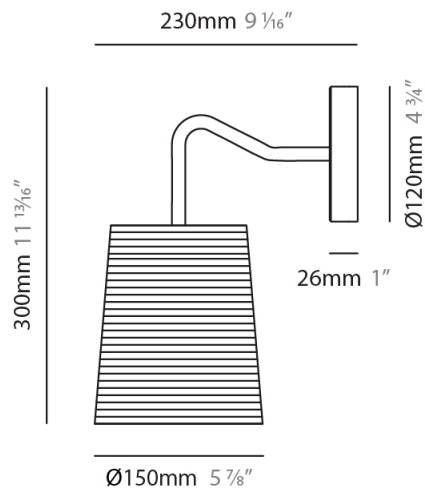

TALI SURFACE

D53008-

base number   Finish
Options

1. To build a product code in our configurator select the specify button on the base model # product page
2. To build a manual product code on this datasheet choose from the options listed below in blue font and add the suffix to the base model #

GENERAL

Series: Tali
Partner: Fambuena
Division: Design
Installation: Surface
Product Type: Wall Surface
Mounting Location: Wall

PHYSICAL

Shape: Cylinder
Diameter (mm): 150
Diameter (in): 5 7/8
Height (mm): 300
Height (in): 11 13/16
Extension (mm): 230
Extension (in): 9 1/16
Diffuser: Rope Shade
Fixture Finish: [BEI / WHI](#)
Fixture Material: Fabric Cord
Primary Material: Fabric

ELECTRICAL

Number of Lamps: 1
Lamp Type: LED Retrofit
Lamp Shape: A19
Bulb Included: Bulb Not Included
Max. Wattage Per Lamp (W): 5
Lamp Base: E26
Input Voltage (V): 120
Upon Request: 277Vac / GU24

LED

OPTICAL

RATINGS AND CERTIFICATIONS

Certified By: Certified for North American Standards
IP rating: IP20

PROJECT	_____
TYPE	_____
SPECIFIER	_____
QUANTITY	_____
DATE	_____