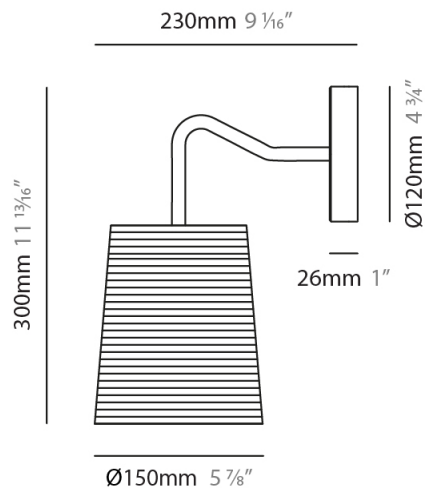

PROJECT	_____
TYPE	_____
SPECIFIER	_____
QUANTITY	_____
DATE	_____

TALI SURFACE

D53008-

base number   Finish
Options

1. To build a product code in our configurator select the specify button on the base model # product page
2. To build a manual product code on this datasheet choose from the options listed below in blue font and add the suffix to the base model #

GENERAL

Series: Tali _____
Brand: Fambuena _____
Division: Design _____
Mounting Type: Surface _____
Mounting Location: Wall _____
Subcategory: Ambient _____

PHYSICAL

Shape: Cylinder _____
Diameter (mm): 150 _____
Diameter (in): 5 7/8 _____
Height (mm): 300 _____
Height (in): 11 13/16 _____
Extension (mm): 230 _____
Extension (in): 9 1/16 _____
Light Distribution: Direct _____
Diffuser: Rope Shade _____
Fixture Finish: [BEI / WHI](#) _____
Fixture Material: Fabric Cord _____

ELECTRICAL

Number of Lamps: 1 _____
Lamp Type: LED Retrofit _____
Lamp Shape: A19 _____
Bulb Included: Bulb Not Included _____
Max. Wattage Per Lamp (W): 5 _____
Lamp Base: E26 _____
Input Voltage (V): 120 _____
Upon Request: 277Vac / GU24 _____

LED

OPTICAL

RATINGS AND CERTIFICATIONS

Certified By: Certified for North American Standards _____
IP rating: IP20 _____