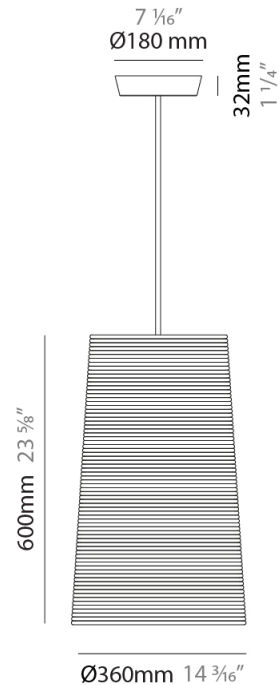

PROJECT
TYPE
SPECIFIER
QUANTITY
DATE

TALI SUSPENSION

D51018-

base number   Finish
Options

1. To build a product code in our configurator select the specify button on the base model # product page
2. To build a manual product code on this datasheet choose from the options listed below in blue font and add the suffix to the base model #

GENERAL

Series: Tali
Brand: Fambuena
Division: Design
Mounting Type: Suspension
Mounting Location: Ceiling
Subcategory: Pendant

PHYSICAL

Shape: Cylinder
Diameter (mm): 360
Diameter (in): 14 ³/₁₆
Height (mm): 600
Height (in): 23 ⁵/₈
Light Distribution: Direct
Diffuser: Rope Shade
Fixture Finish: [BEI / WHI](#)
Fixture Material: Fabric Cord
Cable Details: Cable length 2000mm / 79"

ELECTRICAL

Number of Lamps: 1
Lamp Type: LED Retrofit
Lamp Shape: A19
Bulb Included: Bulb Not Included
Max. Wattage Per Lamp (W): 15
Lamp Base: E26
Input Voltage (V): 120
Upon Request: 277Vac / GU24

LED

OPTICAL

RATINGS AND CERTIFICATIONS

Certified By: Certified for North American Standards
IP rating: IP20