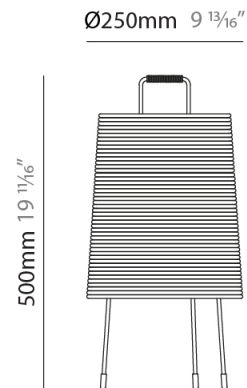

PROJECT	_____
TYPE	_____
SPECIFIER	_____
QUANTITY	_____
DATE	_____

TALI PORTABLE

D54004-

base number   Finish
Options

1. To build a product code in our configurator select the specify button on the base model # product page
2. To build a manual product code on this datasheet choose from the options listed below in blue font and add the suffix to the base model #

GENERAL

Series: Tali
Brand: Fambuena
Division: Design
Mounting Type: Portable
Mounting Location: Table
Subcategory: Table

PHYSICAL

Shape: Cylinder
Diameter (mm): 250
Diameter (in): 9 ¹³/₁₆
Height (mm): 500
Height (in): 19 ¹¹/₁₆
Light Distribution: Direct
Diffuser: Rope Shade
Fixture Finish: BEI / WHI
Fixture Material: Fabric Cord

ELECTRICAL

Number of Lamps: 1
Lamp Type: LED Retrofit
Lamp Shape: A19
Bulb Included: Bulb Not Included
Max. Wattage Per Lamp (W): 7
Lamp Base: E26
Input Voltage (V): 120

LED

OPTICAL

RATINGS AND CERTIFICATIONS

Certified By: Certified for North American Standards
IP rating: IP20