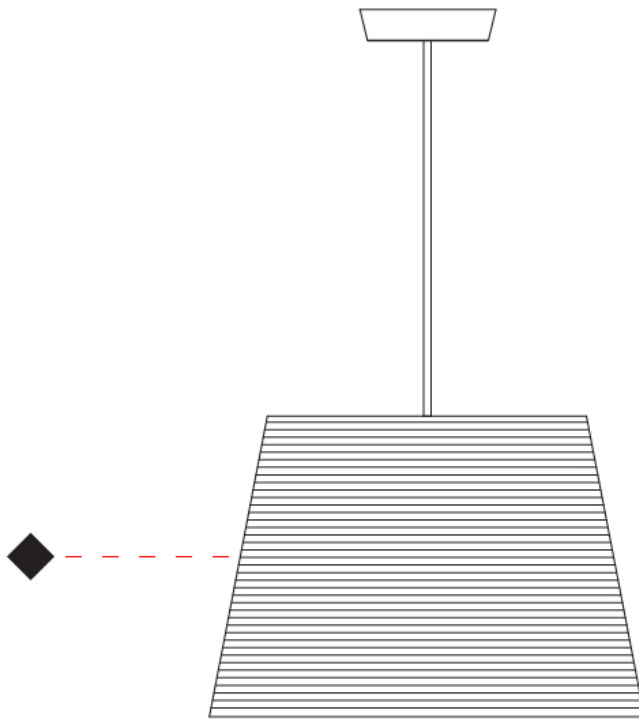

TALI SUSPENSION

D51019-

PROJECT

TYPE

SPECIFIER

QUANTITY

DATE