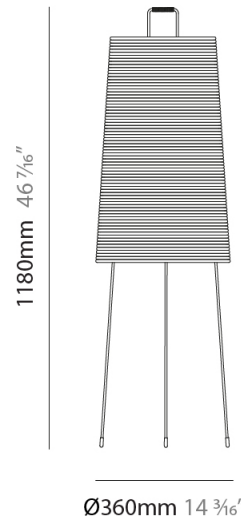

TALI PORTABLE

D54005-

base number   Finish
Options

1. To build a product code in our configurator select the specify button on the base model # product page
2. To build a manual product code on this datasheet choose from the options listed below in blue font and add the suffix to the base model #

GENERAL

Series: Tali
Brand: Fambuena
Division: Design
Mounting Type: Portable
Mounting Location: Floor
Subcategory: Floor

PHYSICAL

Shape: Cylinder
Diameter (mm): 360
Diameter (in): 14 $\frac{3}{16}$
Height (mm): 1180
Height (in): 46 $\frac{7}{16}$
Light Distribution: Direct
Diffuser: Rope Shade
Fixture Finish: BEI / WHI
Fixture Material: Fabric Cord

ELECTRICAL

Number of Lamps: 1
Lamp Type: LED Retrofit
Lamp Shape: A19
Bulb Included: Bulb Not Included
Max. Wattage Per Lamp (W): 12
Lamp Base: E26
Input Voltage (V): 120

LED

OPTICAL

RATINGS AND CERTIFICATIONS

Certified By: Certified for North American Standards
IP rating: IP20

PROJECT	_____
TYPE	_____
SPECIFIER	_____
QUANTITY	_____
DATE	_____