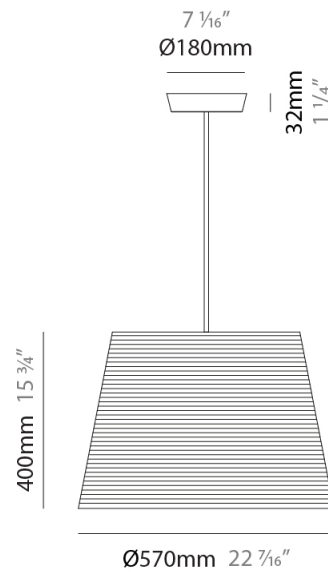

PROJECT	
TYPE	
SPECIFIER	
QUANTITY	
DATE	

TALI SUSPENSION

D51019-

base number   Finish
Options

1. To build a product code in our configurator select the specify button on the base model # product page
2. To build a manual product code on this datasheet choose from the options listed below in blue font and add the suffix to the base model #

GENERAL

Series: Tali
Brand: Fambuena
Division: Design
Mounting Type: Suspension
Mounting Location: Ceiling
Subcategory: Pendant

PHYSICAL

Shape: Cylinder
Diameter (mm): 570
Diameter (in): 22 7/16
Height (mm): 400
Height (in): 15 3/4
Light Distribution: Direct
Diffuser: Rope Shade
Fixture Finish: BEI / WHI
Fixture Material: Fabric Cord
Cable Details: Cable length 2000mm / 79"

ELECTRICAL

Number of Lamps: 1
Lamp Type: LED Retrofit
Lamp Shape: A19
Bulb Included: Bulb Not Included
Max. Wattage Per Lamp (W): 15
Lamp Base: E26
Input Voltage (V): 120
Upon Request: 277Vac / GU24

LED

OPTICAL

RATINGS AND CERTIFICATIONS

Certified By: Certified for North American Standards
IP rating: IP20