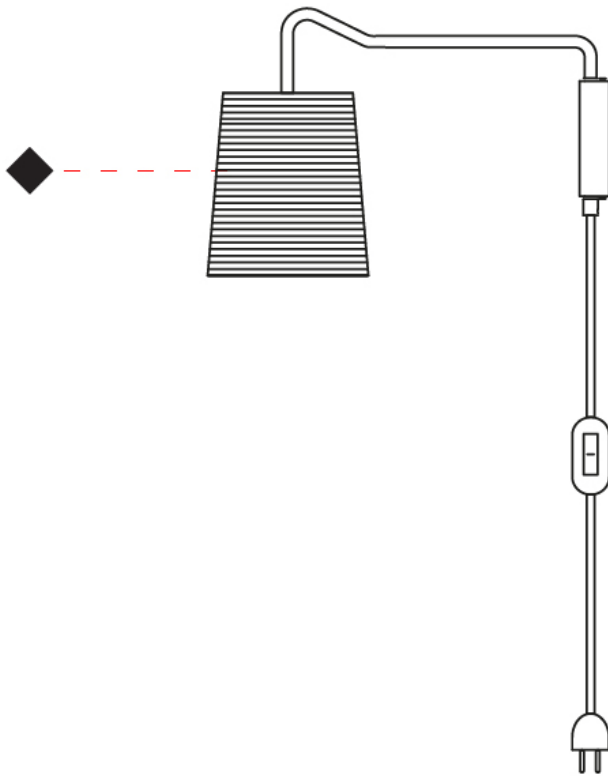

TALI SURFACE

D53009-

PROJECT

TYPE

SPECIFIER

QUANTITY

DATE

D