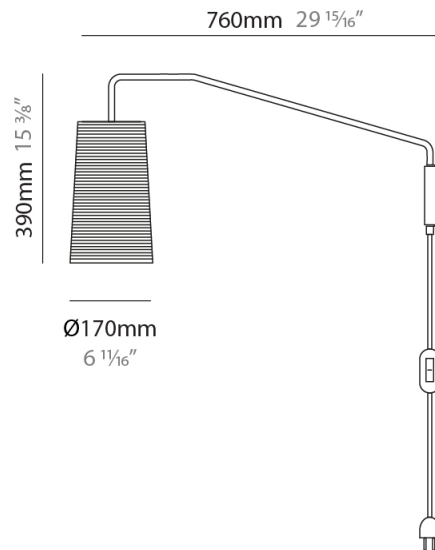

PROJECT
TYPE
SPECIFIER
QUANTITY
DATE

TALI SURFACE

D53010-

base number   Finish
Options

1. To build a product code in our configurator select the specify button on the base model # product page
2. To build a manual product code on this datasheet choose from the options listed below in blue font and add the suffix to the base model #

GENERAL

Series: Tali
Brand: Fambuena
Division: Design
Mounting Type: Surface
Mounting Location: Wall
Subcategory: Ambient

PHYSICAL

Shape: Cylinder
Diameter (mm): 170
Diameter (in): 6 ¹¹/₁₆
Height (mm): 390
Height (in): 15 ³/₈
Extension (mm): 760
Extension (in): 29 ¹⁵/₁₆
Light Distribution: Direct
Diffuser: Rope Shade
Fixture Finish: BEI / WHI
Fixture Material: Fabric Cord
Cable Details: Cable length 2000mm / 79"

ELECTRICAL

Number of Lamps: 1
Lamp Type: LED Retrofit
Lamp Shape: A15
Bulb Included: Bulb Not Included
Max. Wattage Per Lamp (W): 5
Lamp Base: E26
Input Voltage (V): 120
Upon Request: 277Vac / GU24

LED

OPTICAL

RATINGS AND CERTIFICATIONS

Certified By: Certified for North American Standards
IP rating: IP20