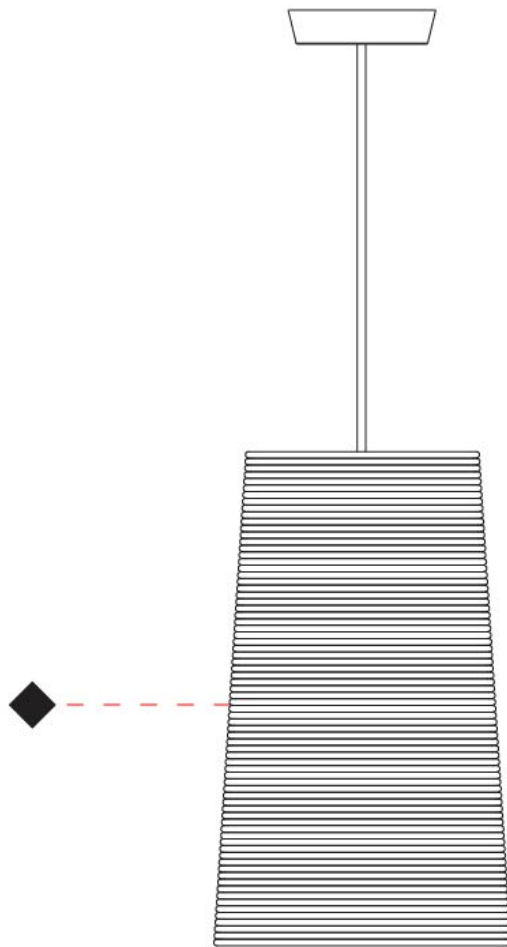

TALI SUSPENSION

D51018-

PROJECT

TYPE

SPECIFIER

QUANTITY

DATE

D