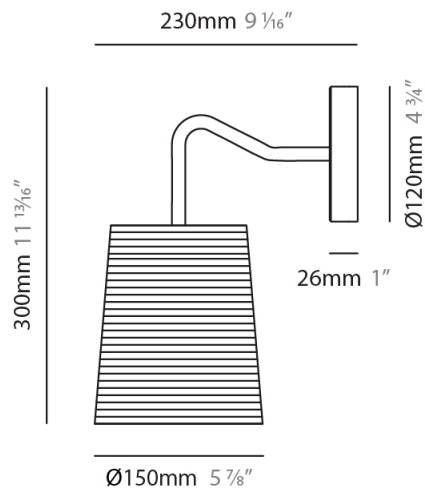

TALI SURFACE

D53008-

base number   Finish
Options

1. To build a product code in our configurator select the specify button on the base model # product page
2. To build a manual product code on this datasheet choose from the options listed below in blue font and add the suffix to the base model #

GENERAL

Series: Tali
Partner: Fambuena
Division: Design
Installation: Surface
Product Type: Wall Surface
Mounting Location: Wall

PHYSICAL

Shape: Cylinder
Diameter (mm): 150
Diameter (in): 5 7/8
Height (mm): 300
Height (in): 11 13/16
Extension (mm): 230
Extension (in): 9 1/16
Diffuser: Rope Shade
[Fixture Finish: BEI / WHI](#)
Fixture Material: Fabric Cord
Primary Material: Fabric

ELECTRICAL

Number of Lamps: 1
Lamp Type: LED Retrofit
Lamp Shape: A19
Bulb Included: Bulb Not Included
Max. Wattage Per Lamp (W): 5
Lamp Base: E26
Input Voltage (V): 120
Upon Request: 277Vac / GU24

LED

OPTICAL

RATINGS AND CERTIFICATIONS

Certified By: Certified for North American Standards
IP rating: IP20

PROJECT
TYPE
SPECIFIER
QUANTITY
DATE