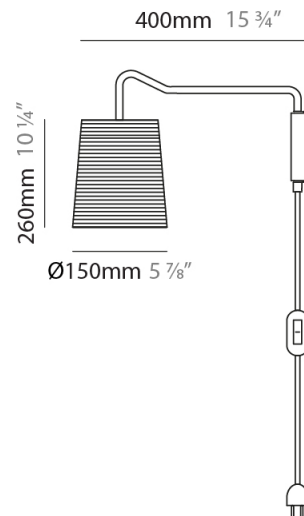

TALI SURFACE

D53009-

base number   Finish
Options

1. To build a product code in our configurator select the specify button on the base model # product page
2. To build a manual product code on this datasheet choose from the options listed below in blue font and add the suffix to the base model #

GENERAL

Series: Tali
Partner: Fambuena
Division: Design
Installation: Surface
Product Type: Wall Surface
Mounting Location: Wall

PHYSICAL

Shape: Cylinder
Diameter (mm): 150
Diameter (in): 5 7/8
Height (mm): 260
Height (in): 10 1/4
Extension (mm): 400
Extension (in): 15 3/4
Diffuser: Rope Shade
[Fixture Finish: BEI / WHI](#)
Fixture Material: Fabric Cord
Primary Material: Fabric
Cable Details: Cable length 2000mm / 79"

ELECTRICAL

Number of Lamps: 1
Lamp Type: LED Retrofit
Lamp Shape: A19
Bulb Included: Bulb Not Included
Max. Wattage Per Lamp (W): 5
Lamp Base: E26
Input Voltage (V): 120
Upon Request: 277Vac / GU24

LED

OPTICAL

RATINGS AND CERTIFICATIONS

Certified By: Certified for North American Standards
IP rating: IP20

PROJECT
TYPE
SPECIFIER
QUANTITY
DATE