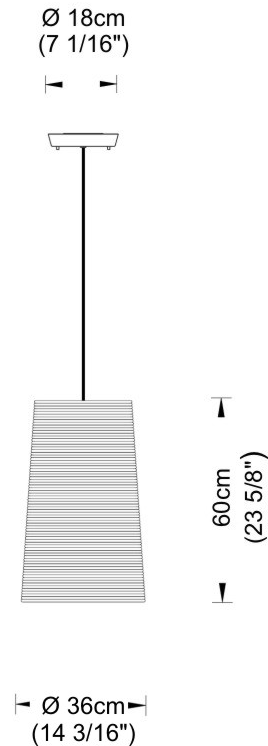

TALI SUSPENSION

D51018- : D51018-BEI

base number

1. To build a product code in our configurator select the specify button on the base model # product page
2. To build a manual product code on this datasheet choose from the options listed below in blue font and add the suffix to the base model #

GENERAL

Series: Tali
Partner: Fambuena
Division: Design
Installation: Suspension
Product Type: Pendant
Mounting Location: Ceiling

PHYSICAL

Shape: Cylinder
Diameter (mm): 360
Diameter (in): 14 $\frac{3}{16}$
Height (mm): 600
Height (in): 23 $\frac{5}{8}$
Fixture Material: Fabric Cord
Primary Material: Cord
Cable Details: Cable length 2m / 79"

ELECTRICAL

Lamp Type: LED Retrofit
Max. Wattage Per Lamp (W): 15
Driver Included: No

LED

OPTICAL

RATINGS AND CERTIFICATIONS

Certified By: Certified for North American Standards
IP rating: IP20

PROJECT	_____
TYPE	_____
SPECIFIER	_____
QUANTITY	_____
DATE	_____