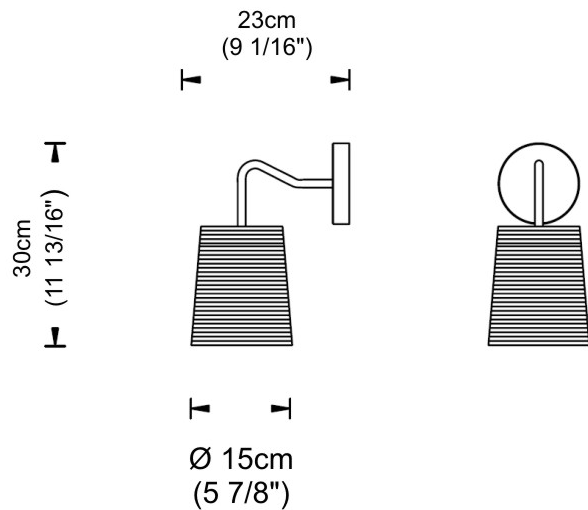

TALI SURFACE

D53008- : D53008-WHI

base number

1. To build a product code in our configurator select the specify button on the base model # product page
2. To build a manual product code on this datasheet choose from the options listed below in blue font and add the suffix to the base model #

GENERAL

Series: Tali
Partner: Fambuena
Division: Design
Installation: Surface
Product Type: Wall Surface
Mounting Location: Wall

PHYSICAL

Shape: Cylinder
Diameter (mm): 150
Diameter (in): 5 ⁷/₈
Height (mm): 300
Height (in): 11 ¹³/₁₆
Extension (mm): 230
Extension (in): 9 ¹/₁₆
Fixture Material: Fabric Cord
Primary Material: Fabric

ELECTRICAL

Lamp Type: LED Retrofit
Max. Wattage Per Lamp (W): 5
Driver Included: No

LED

OPTICAL

RATINGS AND CERTIFICATIONS

Certified By: Certified for North American Standards
IP rating: IP20

PROJECT	_____
TYPE	_____
SPECIFIER	_____
QUANTITY	_____
DATE	_____